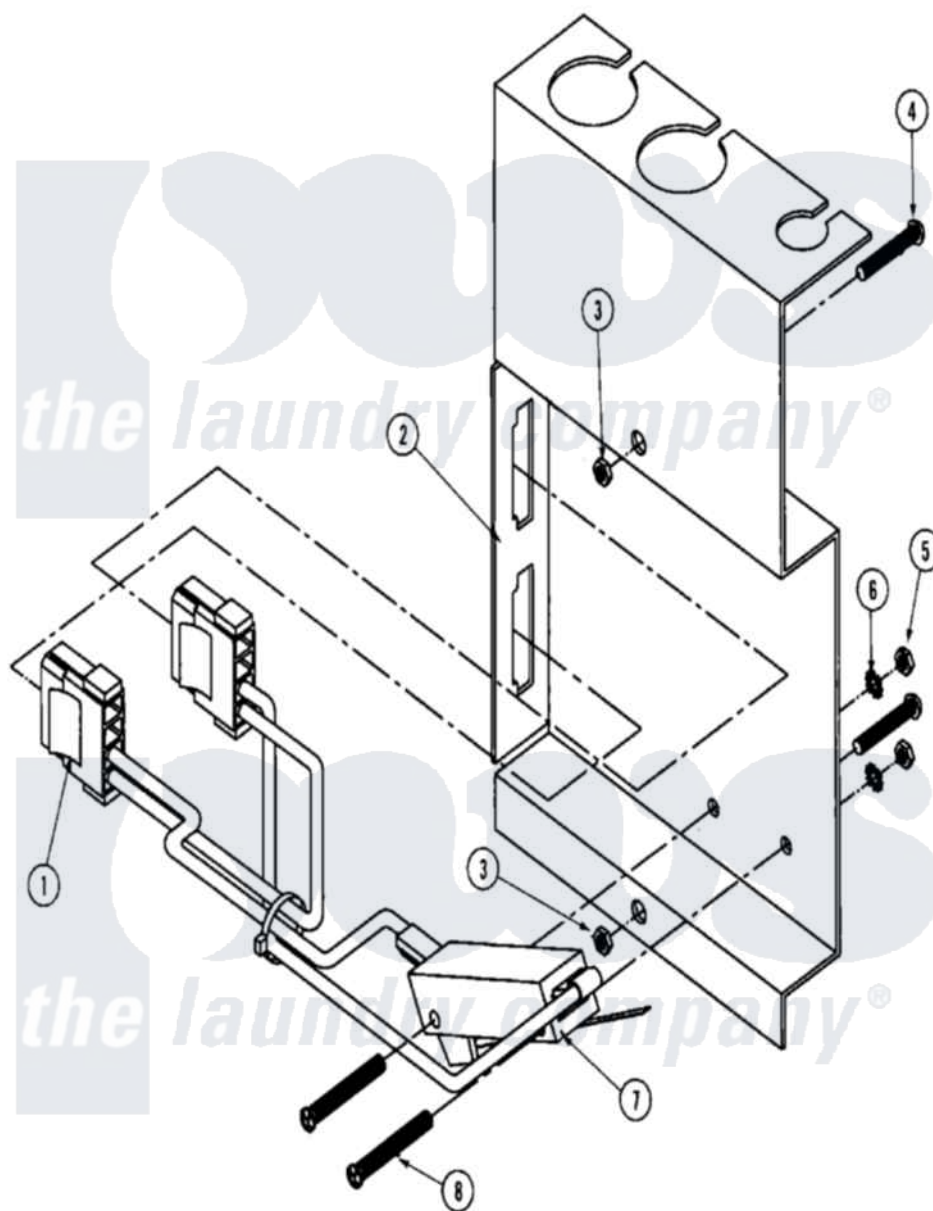

Maytag MLG32PDBWA 22 - LINT DRAWER SWITCH ASSEMBLY (MLG32PDBWx)

Maytag [Commercial Maytag MLG32PDBWA Dryer Parts](#) Parts Diagram 22 - LINT DRAWER SWITCH ASSEMBLY (MLG32PDBWx)

[Click on the part number to view part](#)

Item	Original Part Number	Replaced By	Status	Part Description
000	W10124350		Not Available	ORDER PARTS FROM AMERICAN DRYER CORP AT 508-678-9000
001	A882187	882187		435B Botto
"	A882188	882188		435B Top L
002	A882185	882185		435B Top L
"	A882189	W10148631		ADG-435B B
003	A152013	152013		6-32 Hex N
004	A150001	150001		6-32 X 1 2
005	A152000	152000		6-32 HEX N
006	A153010	153010		6 Internal
007	A136992	W10146740		Lint Drawer
008	A150002	150002		6-32 X 1