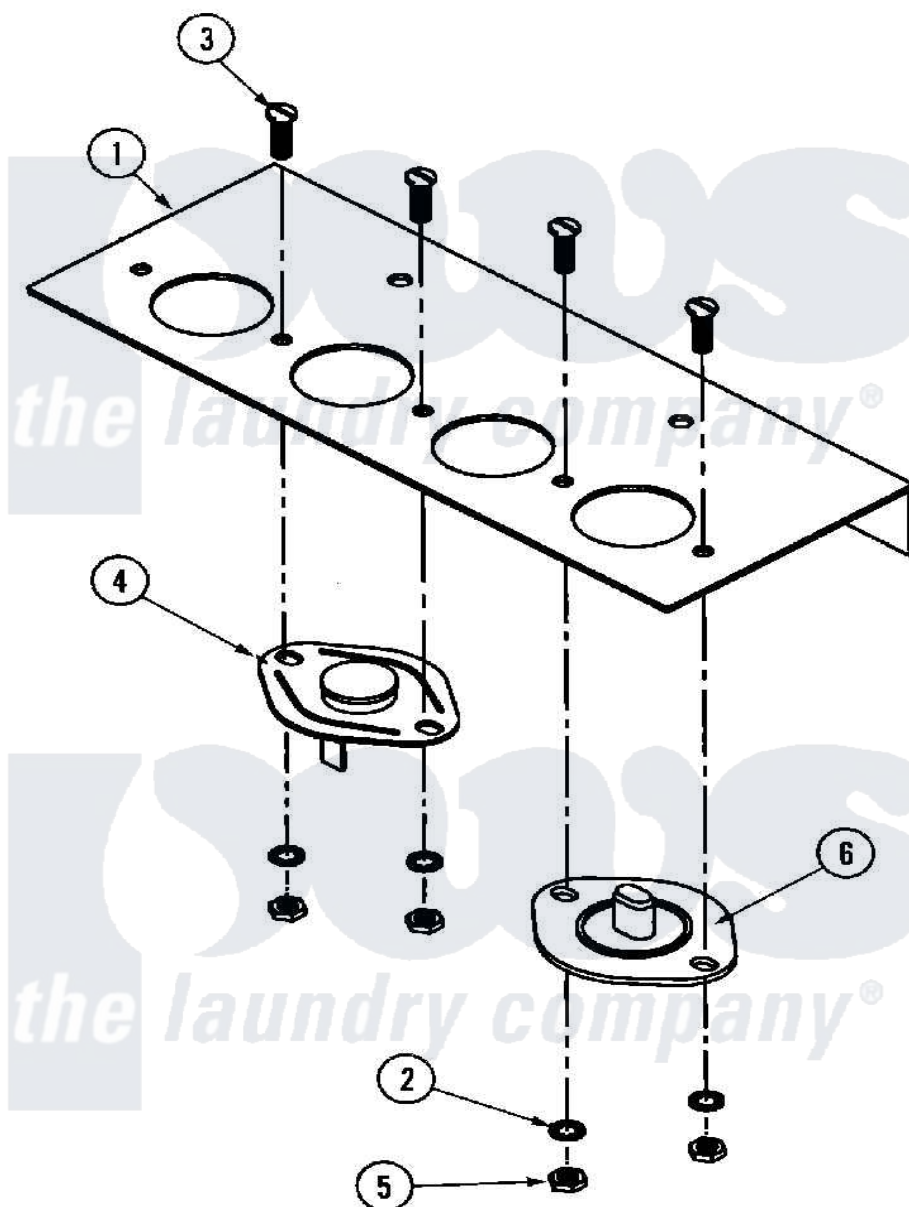

**Maytag MLG32PDBWA 23 - TEMP. SENSOR BRACKET ASSY.  
(MLG32PDBWx)**

Maytag [Commercial Maytag MLG32PDBWA Dryer Parts](#) Parts Diagram 23 - TEMP. SENSOR BRACKET ASSY.  
(MLG32PDBWx)

[Click on the part number to view part](#)

Item	Original Part Number	Replaced By	Status	Part Description
000	W10124350		Not Available	ORDER PARTS FROM AMERICAN DRYER CORP AT 508-678-9000
001	A311505	<a href="#">W10146809</a>		Ad-435 Sen
"	A882186	<a href="#">882186</a>		435B Senso
002	A153010	<a href="#">153010</a>		6 Internal
003	A150005	<a href="#">150005</a>		6-32 X 1 4
004	A130118		Not Available	THERMOSTAT (170 DEGREE)
005	A152000	<a href="#">152000</a>		6-32 HEX N
006	A130117		Not Available	THERMISTER
007	A821987	<a href="#">821987</a>		ADG-435 To
"	A921988		Not Available	HARNES, SENSOR (LWR)