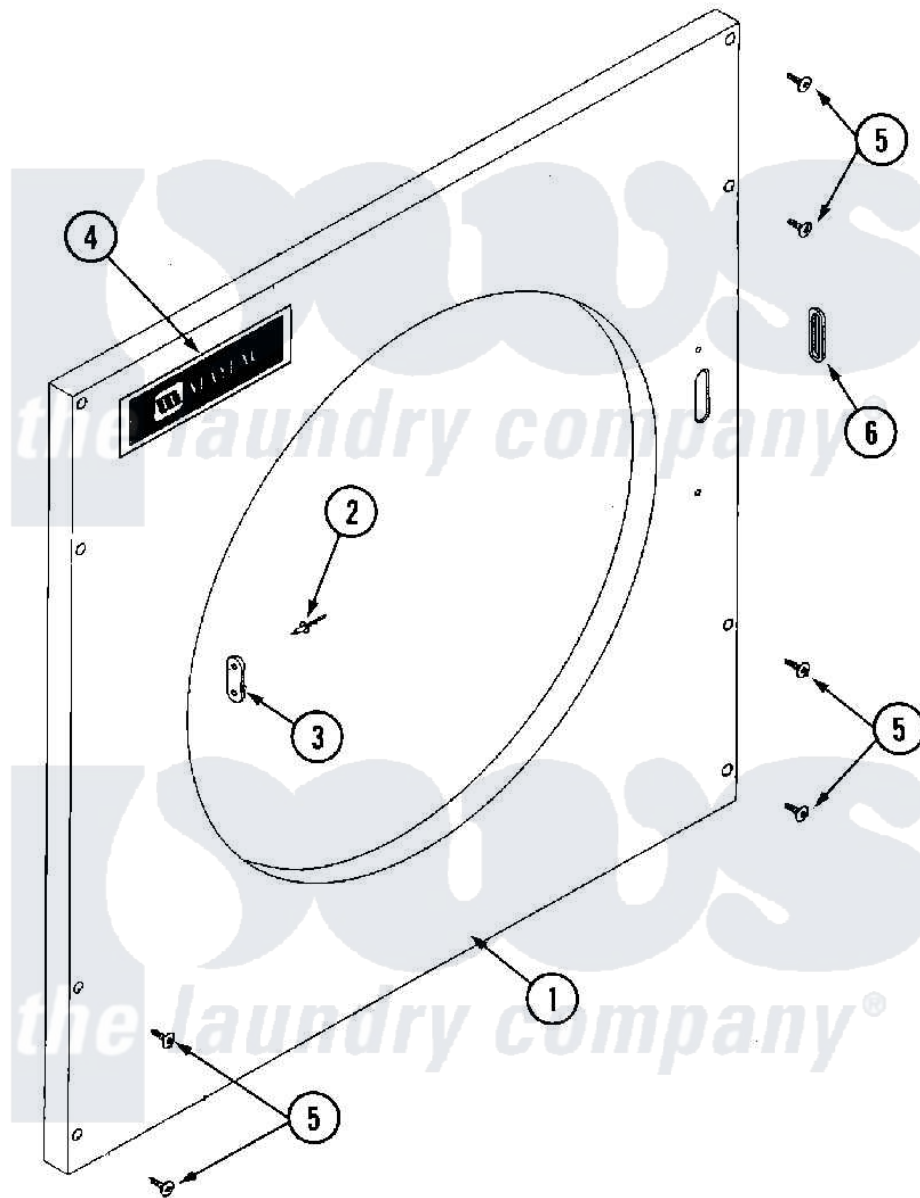

# Maytag MLG32PDBWQ 03 - UPPER FRONT PANEL ASSEMBLY

Maytag [Commercial Maytag MLG32PDBWQ Dryer Parts](#) Parts Diagram 03 - UPPER FRONT PANEL ASSEMBLY  
 Click on the part number to view part

Item	Original Part Number	Replaced By	Status	Part Description
000	W10124350		Not Available	ORDER PARTS FROM AMERICAN DRYER CORP AT 508-678-9000
001	A881973	<a href="#">881973</a>		White 320
"	A881974		Not Available	PANEL, FRONT (UPR-ALM)
"	A882182	<a href="#">W10148628</a>		Bisque 320
002	A154215	<a href="#">154215</a>		5 32 X 1 4
003	A170330		Not Available	LATCH, DOOR (FRICTION)
004	A311122	<a href="#">W10146808</a>		Ad330-435
"	A882027	<a href="#">W10148564</a>		Maytag Log
005	A150309	<a href="#">W10146761</a>		10-16 X 1
006	A121405	<a href="#">121405</a>		Rubber Gro