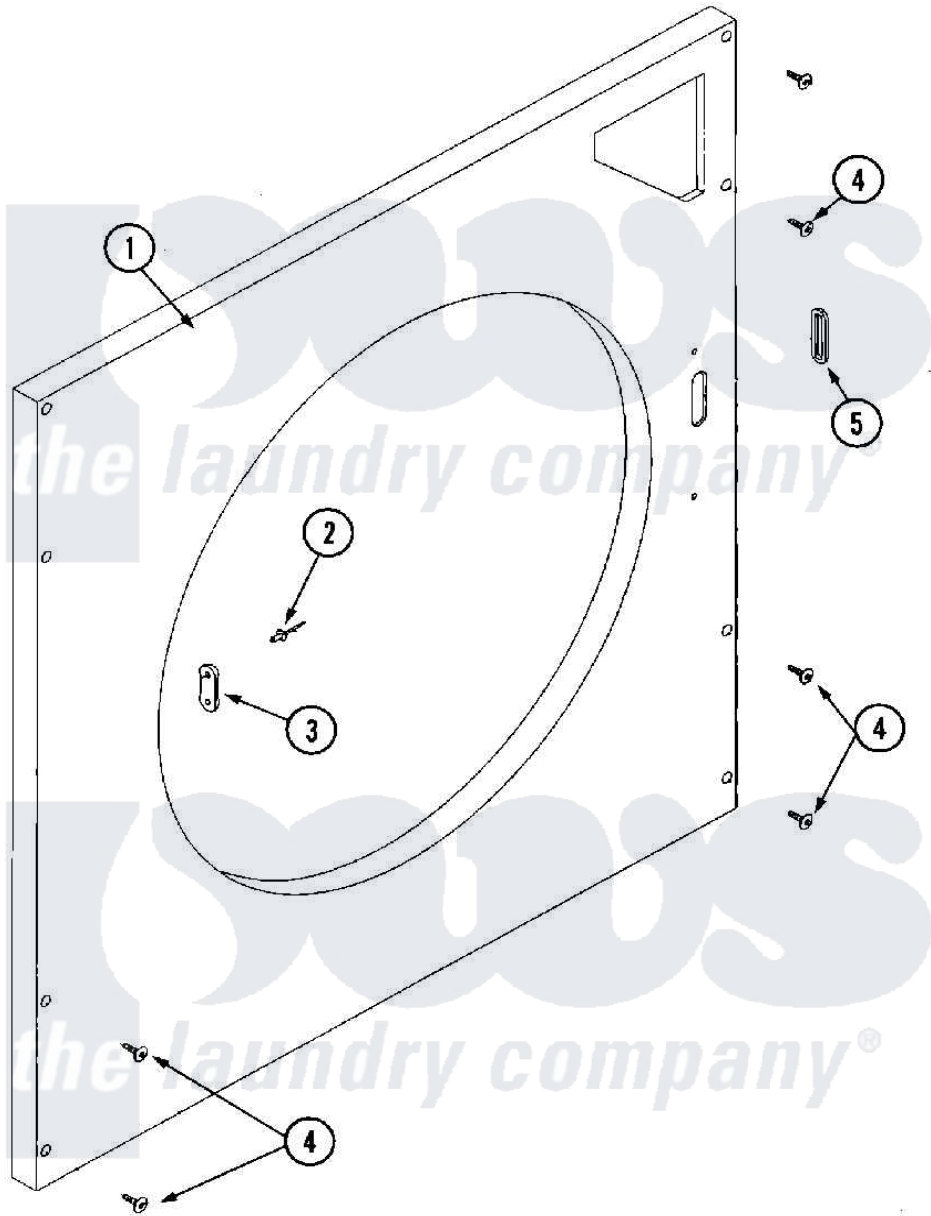

# Maytag MLG32PDBWQ 04 - LOWER FRONT PANEL ASSEMBLY

Maytag [Commercial Maytag MLG32PDBWQ Dryer Parts](#) Parts Diagram 04 - LOWER FRONT PANEL ASSEMBLY  
 Click on the part number to view part

Item	Original Part Number	Replaced By	Status	Part Description
000	W10124350		Not Available	ORDER PARTS FROM AMERICAN DRYER CORP AT 508-678-9000
001	A882061	<a href="#">W10148584</a>		320 Thru 4
"	A882062		Not Available	PANEL, FRONT (LWR-ALM)
"	A882183	<a href="#">W10148629</a>		320 Thru 4
002	A154215	<a href="#">154215</a>		5 32 X 1 4
003	A170330		Not Available	LATCH, DOOR (FRICTION)
004	A150309	<a href="#">W10146761</a>		10-16 X 1
005	A121405	<a href="#">121405</a>		Rubber Gro