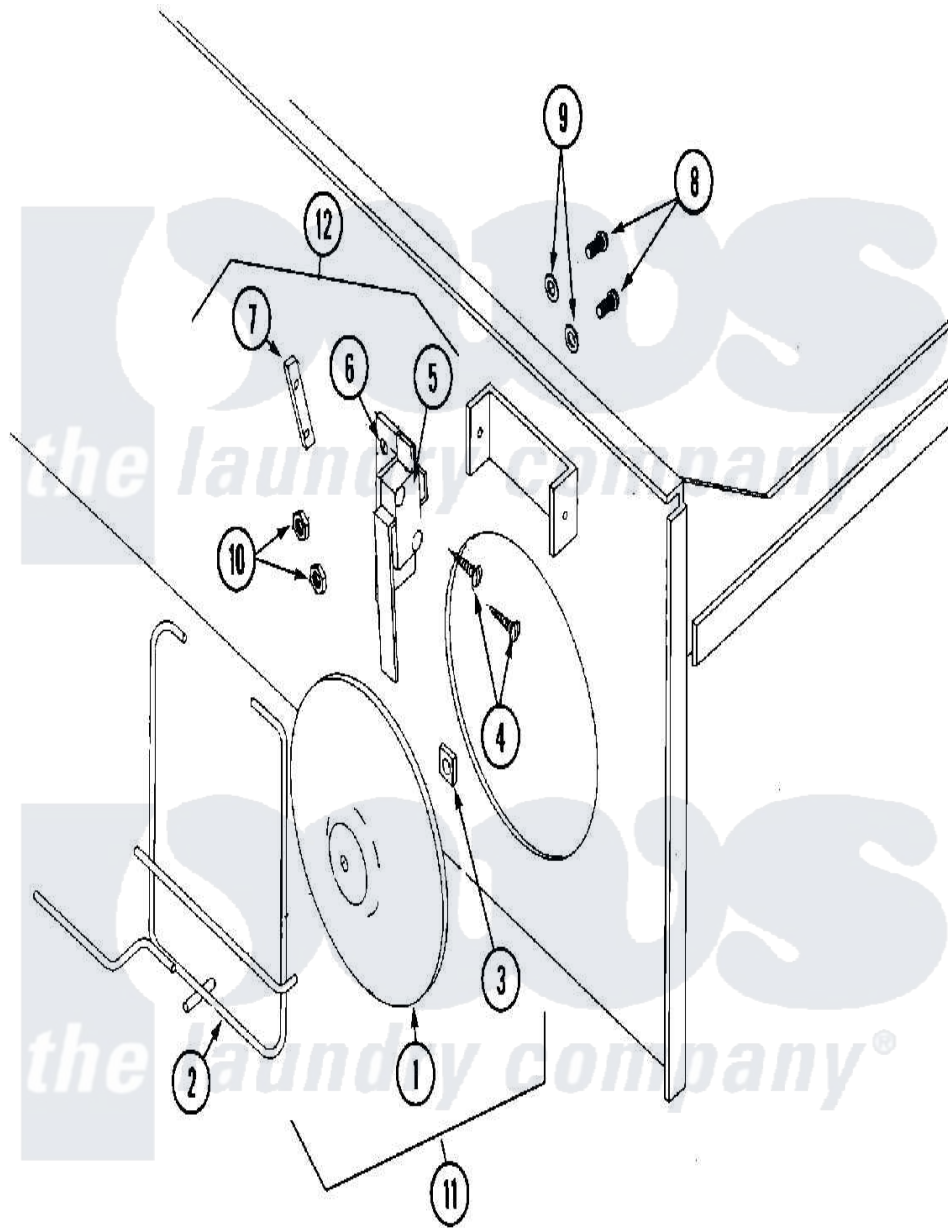

Maytag MLG32PDBWQ 14 - SAIL SWITCH ASSEMBLY

Maytag [Commercial Maytag MLG32PDBWQ Dryer Parts](#) Parts Diagram 14 - SAIL SWITCH ASSEMBLY
 Click on the part number to view part

Item	Original Part Number	Replaced By	Status	Part Description
000	W10124350		Not Available	ORDER PARTS FROM AMERICAN DRYER CORP AT 508-678-9000
001	A319206		Not Available	DAMPER, SAIL SWITCH
002	A105550	W10146642		320 330 43
003	A154002	154002		1 8 Push O
004	A150303	150303		4 X 3 4 P
005	A122200	122200		Sail Switch
"	A802807	W10147081		320 330 43
006	A319208	319208		320 330 43
007	A154004	154004		Tinnerman
008	A150001	150001		6-32 X 1 2
009	A153010	153010		6 Internal
010	A152000	152000		6-32 HEX N
011	A802805		Not Available	SAIL SWITCH ROD & DAMPER ASSY. (INCL. ITEMS 1 THRU 3)