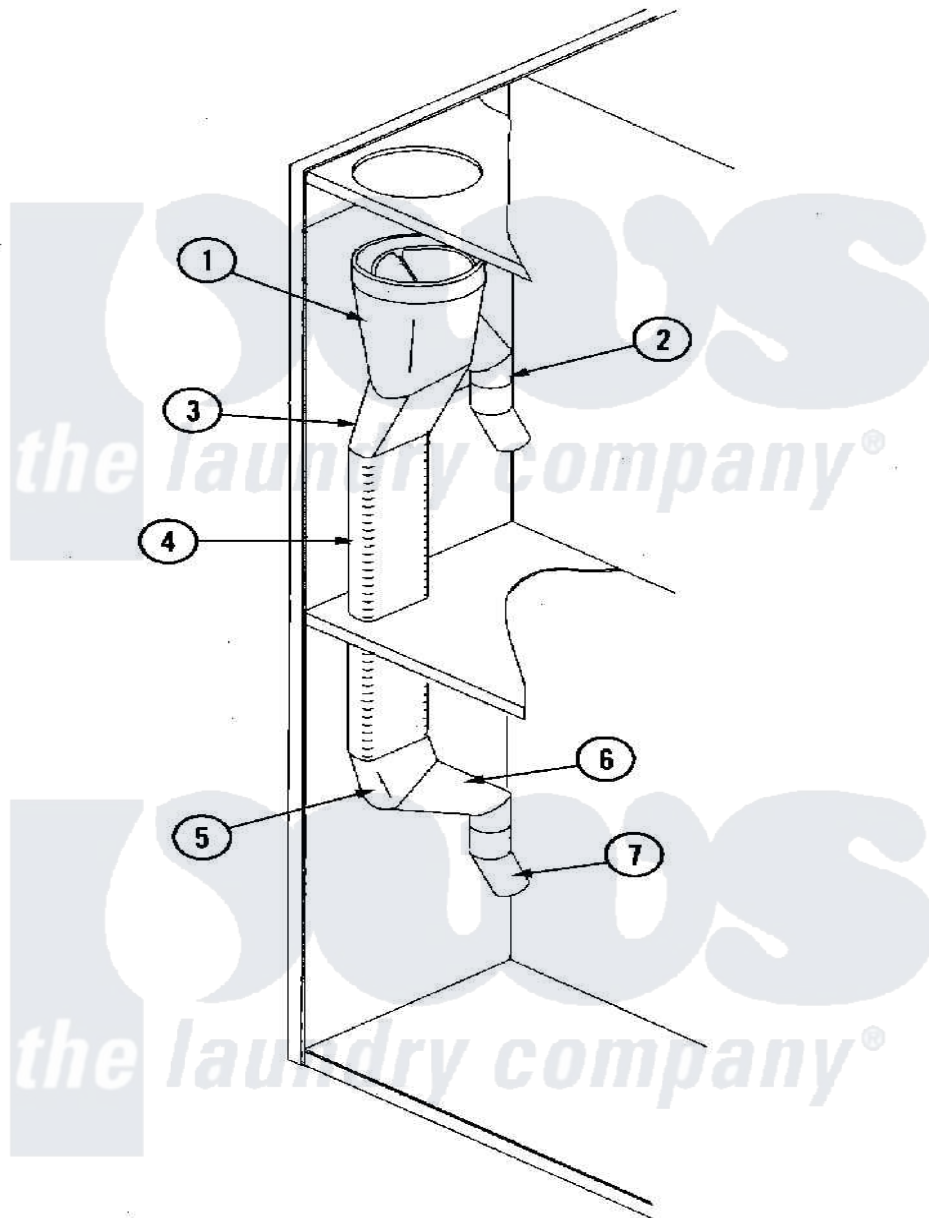

# Maytag MLG32PDBWQ 15 - EXHAUST DUCTING ASSEMBLY

Maytag [Commercial Maytag MLG32PDBWQ Dryer Parts](#) Parts Diagram 15 - EXHAUST DUCTING ASSEMBLY  
 Click on the part number to view part

Item	Original Part Number	Replaced By	Status	Part Description
000	W10124350		Not Available	ORDER PARTS FROM AMERICAN DRYER CORP AT 508-678-9000
001	A143535	<a href="#">143535</a>		8 X 6 X
002	A143536	<a href="#">143536</a>		6 Diameter 45
003	A145327		Not Available	BOOT, STRAIGHT (6" RD X 7" OV)
004	A145539		Not Available	DUCT (15 1/2")
005	A143537	<a href="#">143537</a>		7 Oval 45
006	A143538	<a href="#">143538</a>		6 Diameter X 7
007	A117505	<a href="#">117505</a>		Aluminum H
"	A143536	<a href="#">143536</a>		6 Diameter 45