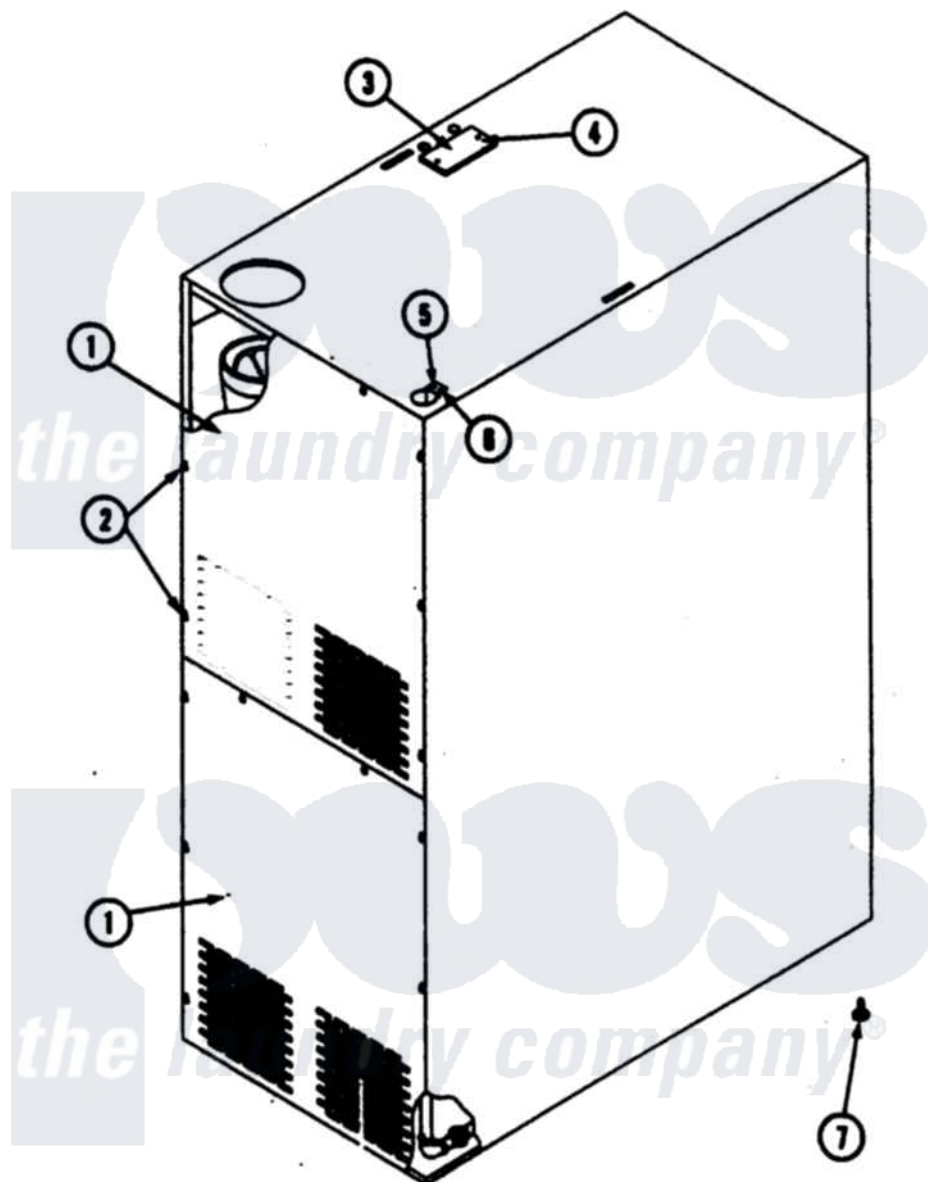

Maytag MLG32PDBWQ 16 - BACKGUARD ASSEMBLY

Maytag [Commercial Maytag MLG32PDBWQ Dryer Parts](#) Parts Diagram 16 - BACKGUARD ASSEMBLY
 Click on the part number to view part

Item	Original Part Number	Replaced By	Status	Part Description
000	W10124350		Not Available	ORDER PARTS FROM AMERICAN DRYER CORP AT 508-678-9000
001	NLA		Not Available	PANEL, BACK
002	A150301	150301		8-18 X 7
003	A315014	315014		320 330 43
004	A150301	150301		8-18 X 7
005	A318702	318702		230 530 To
006	A150300	5307527001		Switch
007	A103500	103500		LEVELING L