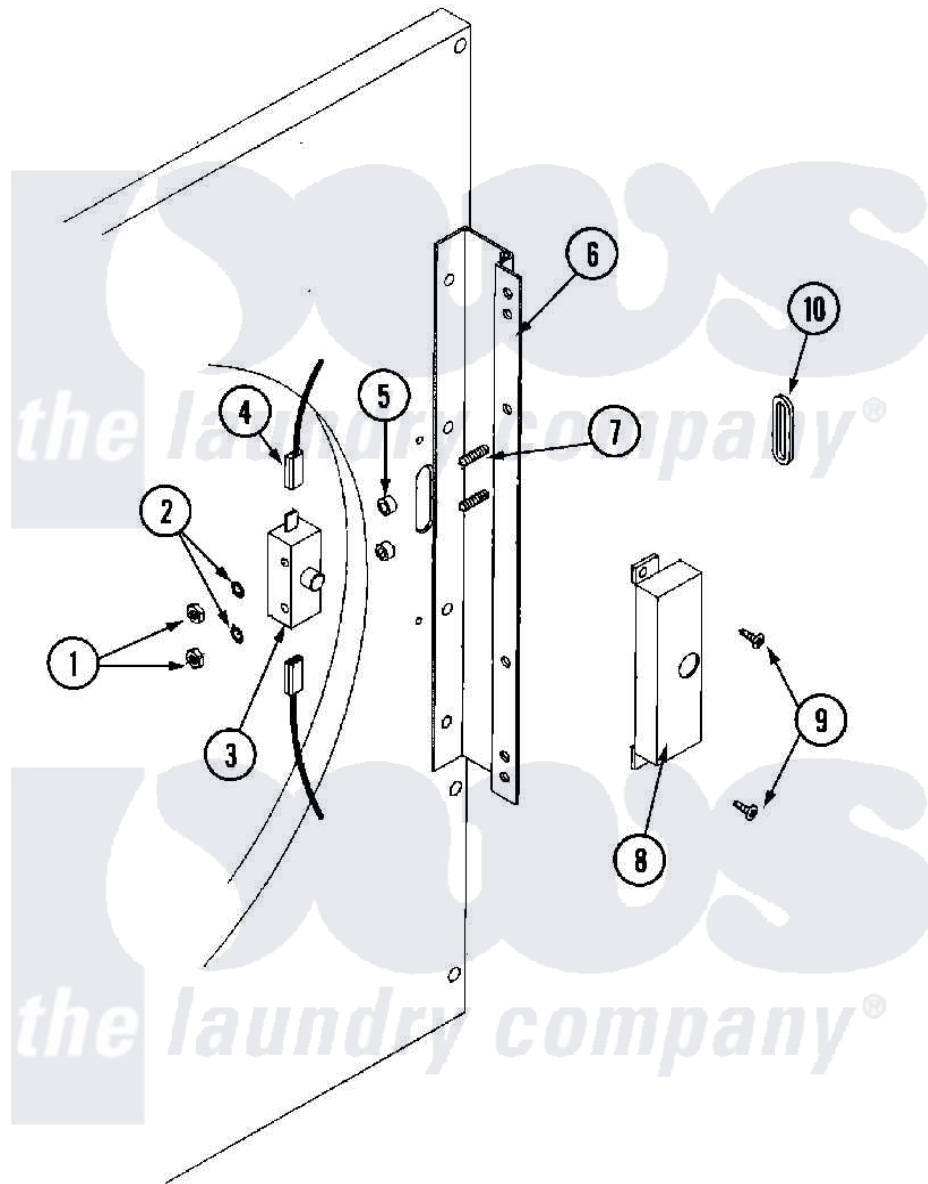

Maytag MLG32PDBWQ 17 - DOOR SWITCH ASSEMBLY

Maytag Commercial Maytag MLG32PDBWQ Dryer Parts Parts Diagram 17 - DOOR SWITCH ASSEMBLY
 Click on the part number to view part

Item	Original Part Number	Replaced By	Status	Part Description
000	W10124350		Not Available	ORDER PARTS FROM AMERICAN DRYER CORP AT 508-678-9000
001	A152013	152013		6-32 Hex N
002	A153008	153008		6 Split L
003	A137005	W10146741		SDS Door S
004	A121028	121028		1 4 X .032
005	A154281	154281		3 8 Stand
006	A800448	800448		12 1 2 Ma
007	A153565	153565		6-32 X 1 S
008	A881246	W10148254		Main Door
009	A150201	150201		10-32 X 1
010	A121405	121405		Rubber Gro