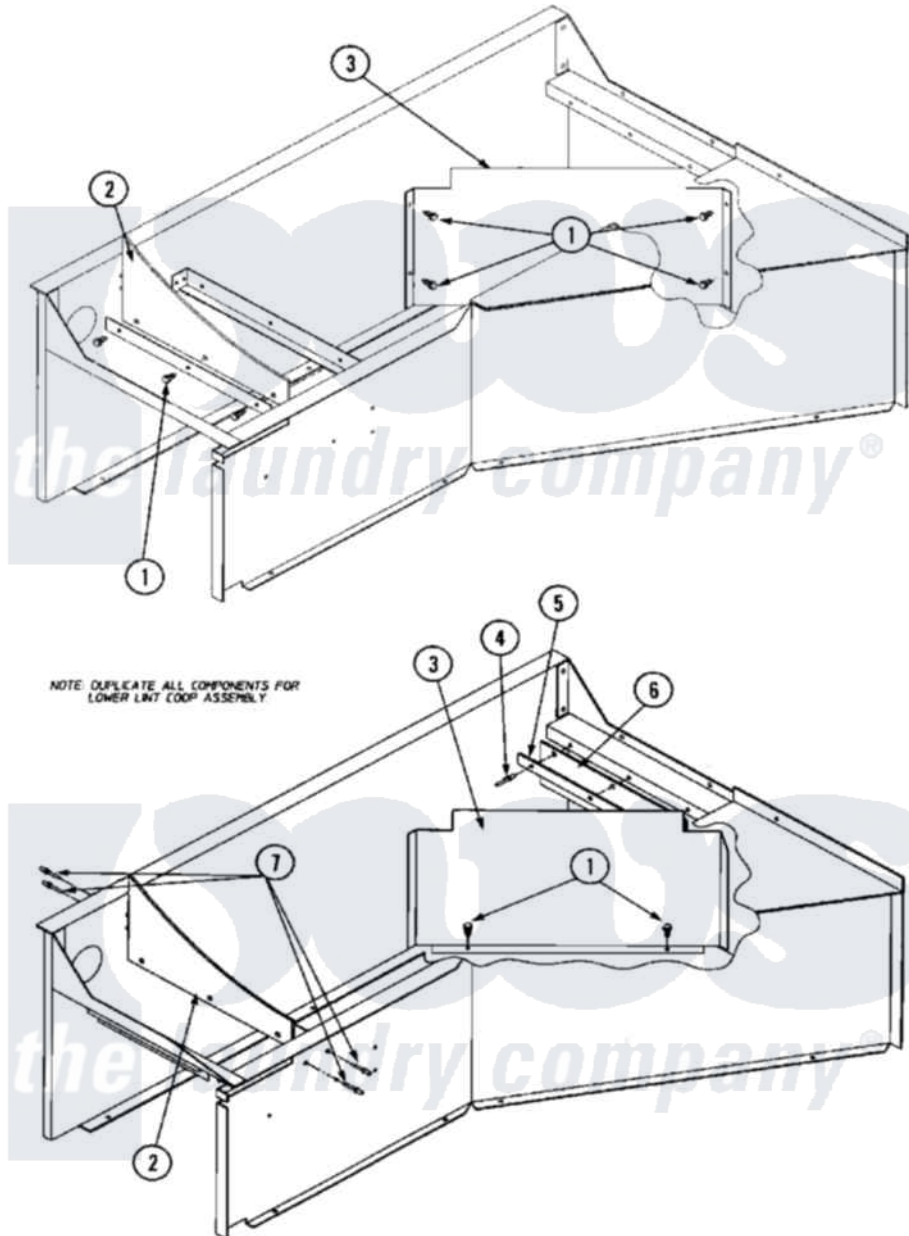

Maytag MLG32PDBWQ 19 - LINT COOP ASSEMBLY

Maytag [Commercial Maytag MLG32PDBWQ Dryer Parts](#) Parts Diagram 19 - LINT COOP ASSEMBLY
 Click on the part number to view part

Item	Original Part Number	Replaced By	Status	Part Description
000	W10124350		Not Available	ORDER PARTS FROM AMERICAN DRYER CORP AT 508-678-9000
001	A150300	5307527001		Switch
002	A881245	W10148253		435 Front
"	A882249	W10148659		Ad-435 Wir
003	A311527		Not Available	BAFFLE, LINT COOP
004	A154200	154200		5 32 RIVE
005	A317650		Not Available	RETAINER, FELT SEAL
006	A116012	116012		2 1/2 X 10
007	A154200	154200		5 32 RIVE
008	A800979			Lint Coop Weldment