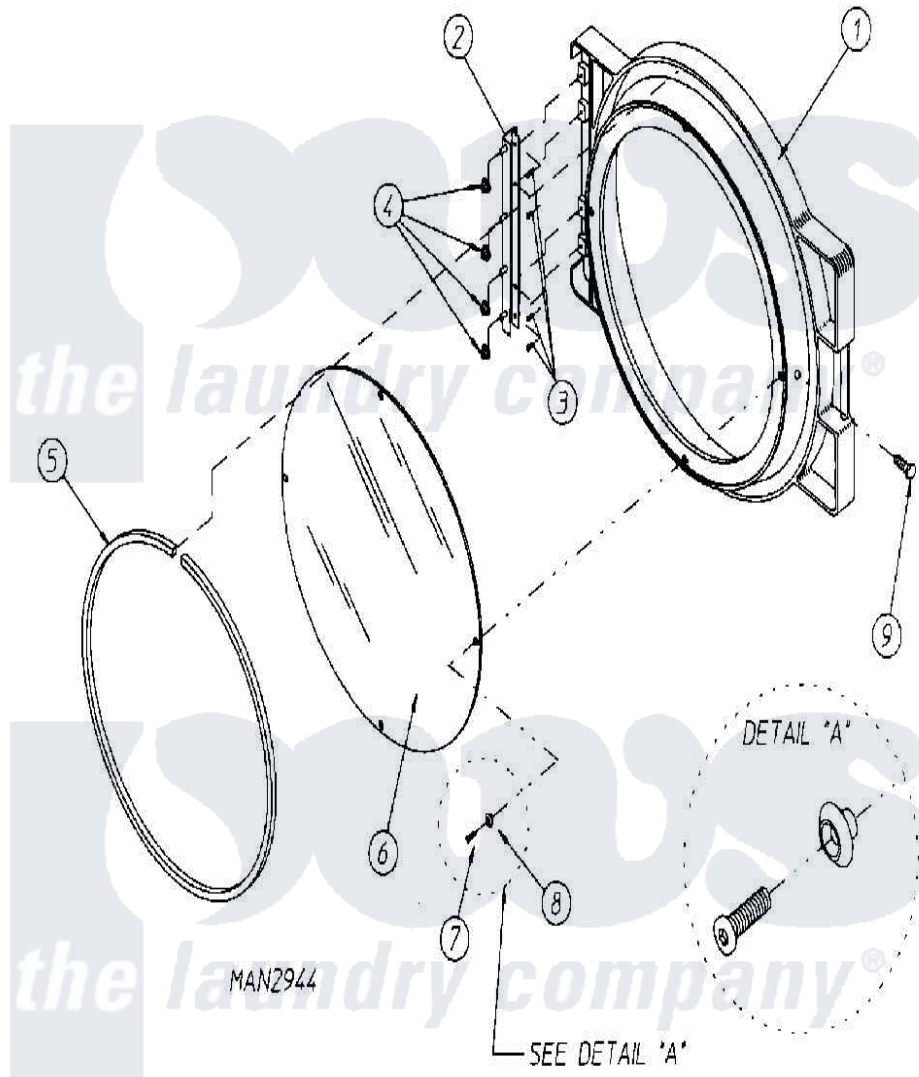

# Maytag MLG32PDBWQ 20 - DOOR ASSEMBLY

Maytag [Commercial Maytag MLG32PDBWQ Dryer Parts](#) Parts Diagram 20 - DOOR ASSEMBLY  
 Click on the part number to view part

Item	Original Part Number	Replaced By	Status	Part Description
000	W10124350		Not Available	ORDER PARTS FROM AMERICAN DRYER CORP AT 508-678-9000
001	<a href="#">A103062</a>			Hinge Pin
"	A881422		Not Available	DOOR ASSEMBLY COMPLETE (BLK) (INCL ITEM No.'S 1 & 5 THRU 9)
"	<a href="#">A882963</a>			Door Frame
002	A800448	<a href="#">800448</a>		12 1 2 Ma
"	A801524		Not Available	BLACK DOOR HINGE
003	A150410	<a href="#">MC80MD</a>		Elmntsurf
004	A152014	<a href="#">152014</a>		1 4-20 Ser
005	A102349		Not Available	GASKET, DOOR (69 1/2")
"	A170730	<a href="#">170730</a>		10.3 Oz Cl
006	A102212	<a href="#">102212</a>		Main Door
007	A150448	<a href="#">150448</a>		10-32 X 1
008	A170319	<a href="#">170319</a>		Door Glass
009	A150431	<a href="#">150431</a>		10x7 16 D