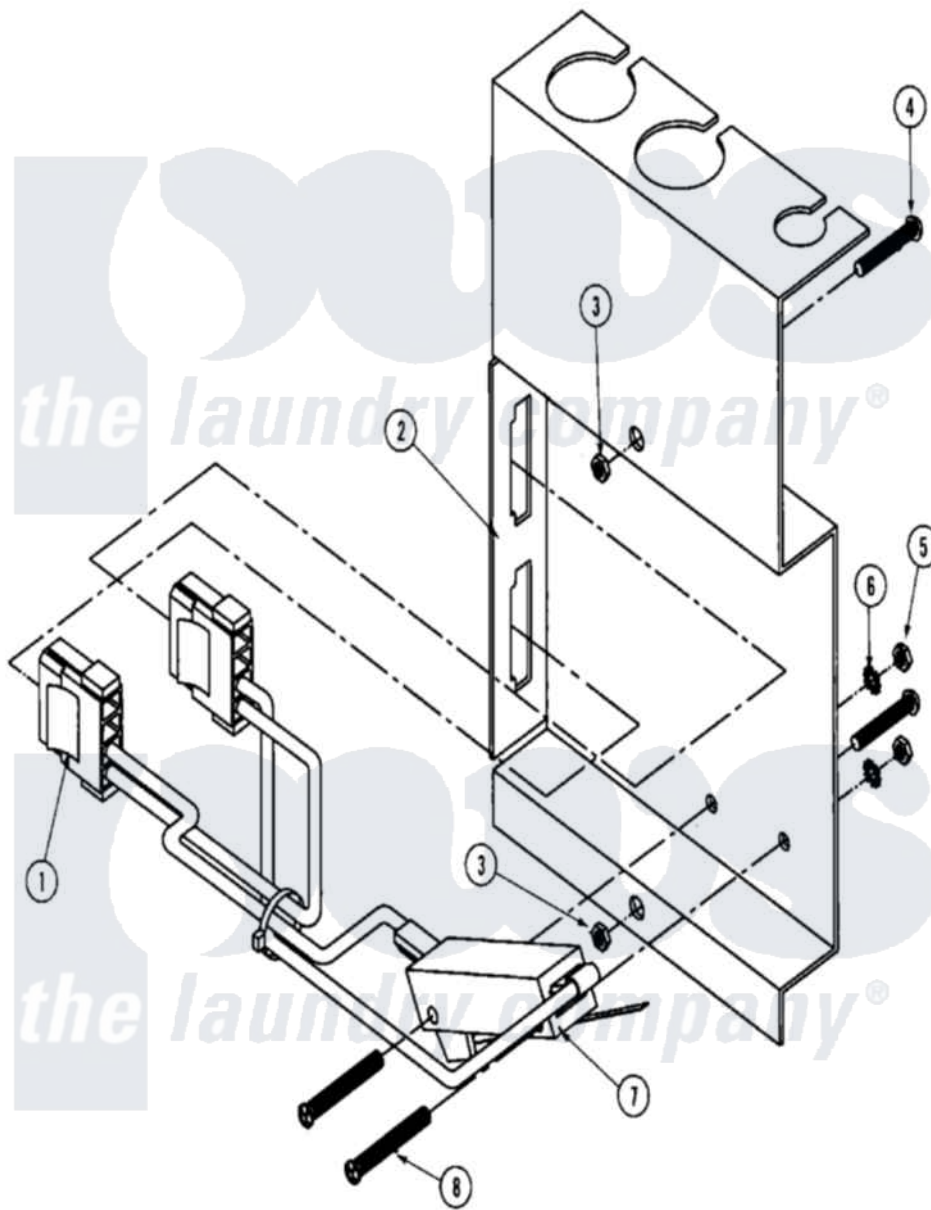

**Maytag MLG32PDBWQ 21 - LINT DRAWER SWITCH ASSEMBLY
(MLG32PDBWx)**

Maytag [Commercial Maytag MLG32PDBWQ Dryer Parts](#) Parts Diagram 21 - LINT DRAWER SWITCH ASSEMBLY (MLG32PDBWx)

[Click on the part number to view part](#)

Item	Original Part Number	Replaced By	Status	Part Description
000	W10124350		Not Available	ORDER PARTS FROM AMERICAN DRYER CORP AT 508-678-9000
001	A882187	882187		435B Botto
"	A882188	882188		435B Top L
002	A882185	882185		435B Top L
"	A882189	W10148631		ADG-435B B
003	A152013	152013		6-32 Hex N
004	A150001	150001		6-32 X 1 2
005	A152000	152000		6-32 HEX N
006	A153010	153010		6 Internal
007	A136992	W10146740		Lint Drawer
008	A150002	150002		6-32 X 1