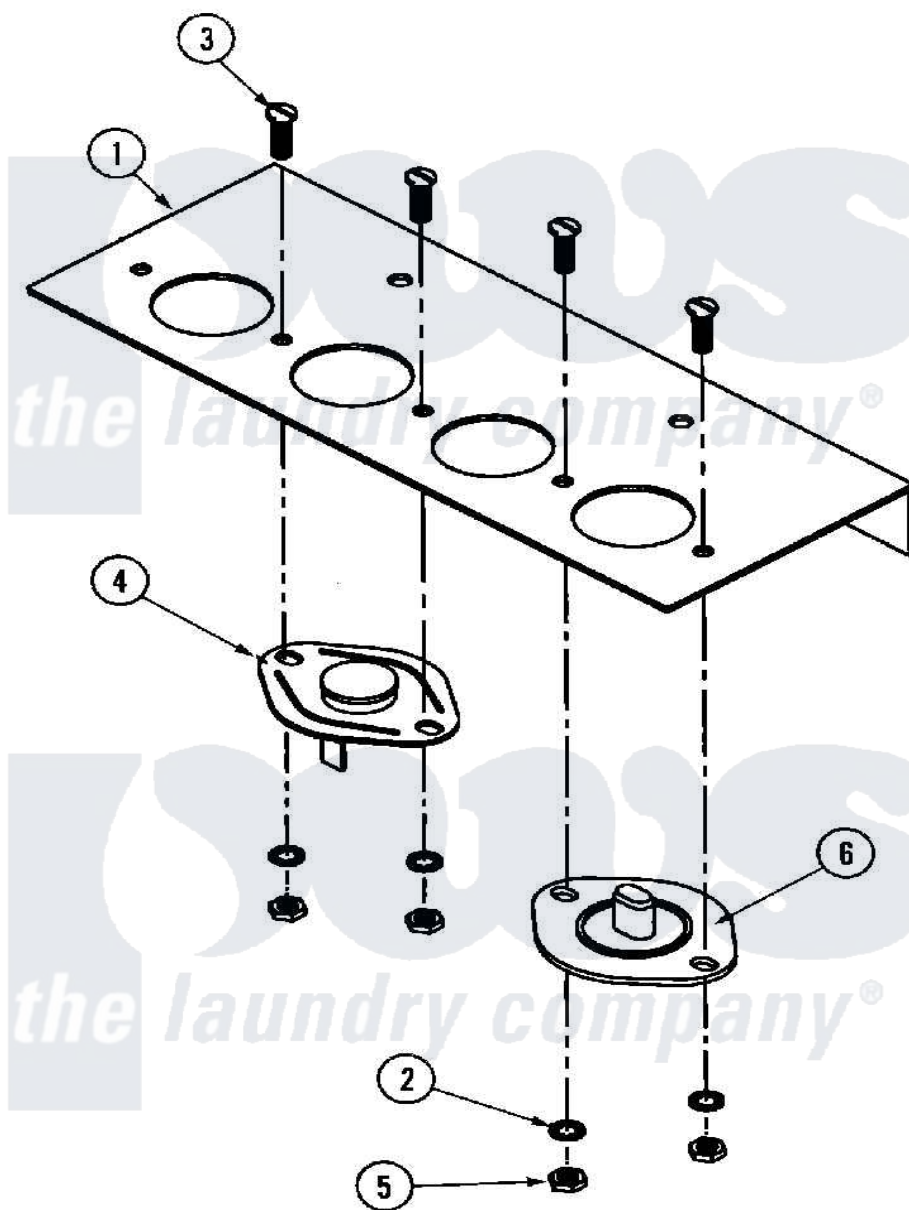

**Maytag MLG32PDBWQ 22 - TEMP. SENSOR BRACKET ASSY.  
(MLG32PDBWx)**

Maytag Commercial Maytag MLG32PDBWQ Dryer Parts Parts Diagram 22 - TEMP. SENSOR BRACKET ASSY.  
(MLG32PDBWx)

[Click on the part number to view part](#)

Item	Original Part Number	Replaced By	Status	Part Description
000	W10124350		Not Available	ORDER PARTS FROM AMERICAN DRYER CORP AT 508-678-9000
001	A311505	<a href="#">W10146809</a>		Ad-435 Sen
"	A882186	<a href="#">882186</a>		435B Senso
002	A153010	<a href="#">153010</a>		6 Internal
003	A150005	<a href="#">150005</a>		6-32 X 1 4
004	A130118		Not Available	THERMOSTAT (170 DEGREE)
005	A152000	<a href="#">152000</a>		6-32 HEX N
006	A130117		Not Available	THERMISTER
007	A821987	<a href="#">821987</a>		ADG-435 To
"	A921988		Not Available	HARNES, SENSOR (LWR)