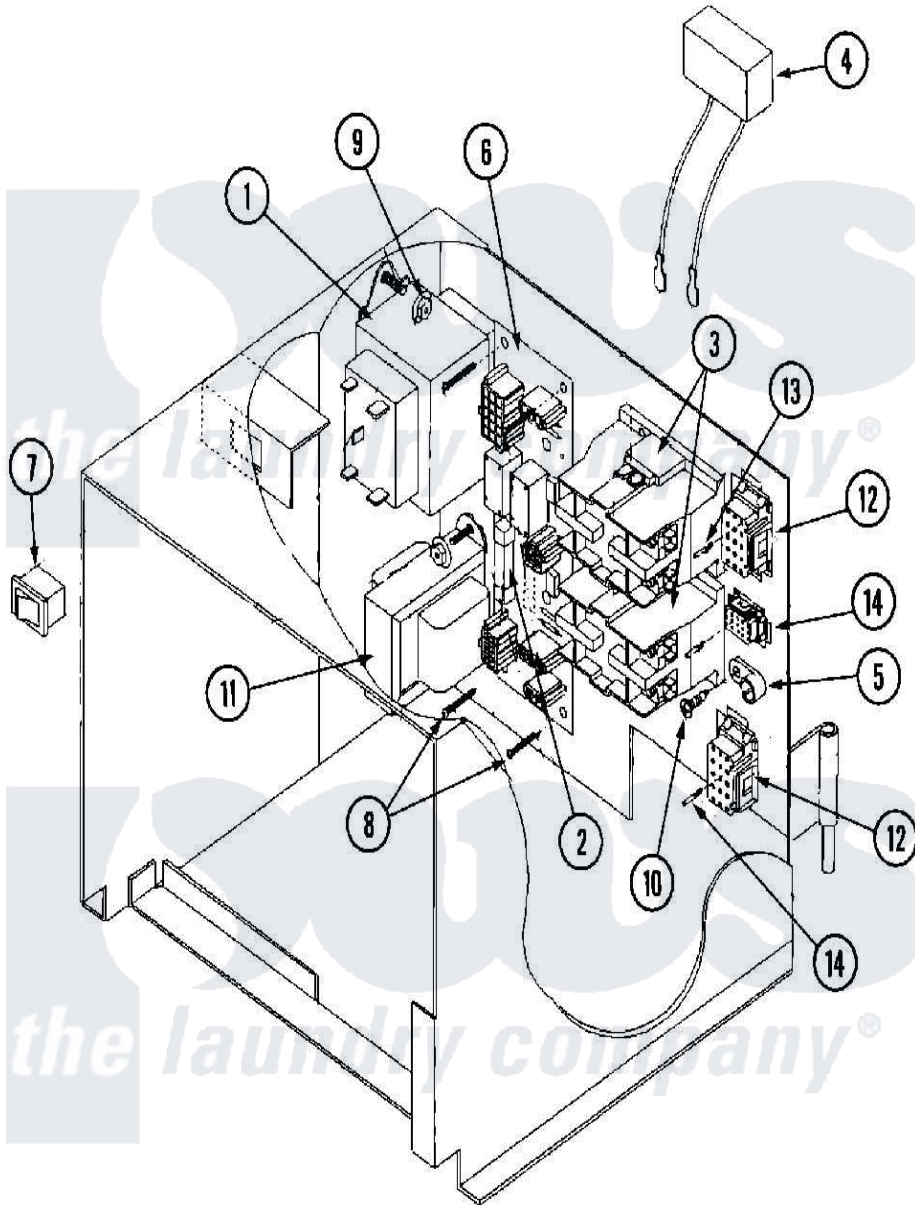

Maytag MLG32PDBWW 02 - CONTROL BOX ASSEMBLY

Maytag Commercial Maytag MLG32PDBWW Dryer Parts Parts Diagram 02 - CONTROL BOX ASSEMBLY
 Click on the part number to view part

Item	Original Part Number	Replaced By	Status	Part Description
000	W10124350		Not Available	ORDER PARTS FROM AMERICAN DRYER CORP AT 508-678-9000
001	A132068	W10146736		Transformer
002	A136057	W10146739		0.5 A 250
003	A132475	W10146737		SQ D Dp 24
004	A824828	W10147397		RC Network
005	A121010	121010		14-4 Termi
006	A137241	W10146744		435 Connec
007	A122401	122401		Rocker Sty
008	A150005	150005		6-32 X 1 4
009	A151001	W10146764		8-32 Pal N
010	A150300	5307527001		Switch
011	A821982	821982		ADG-435 24
012	A122626	122626		15P Umnl C
013	A122705	122705		Umnl Sok 2
014	A122631	122631		06P Umnl C