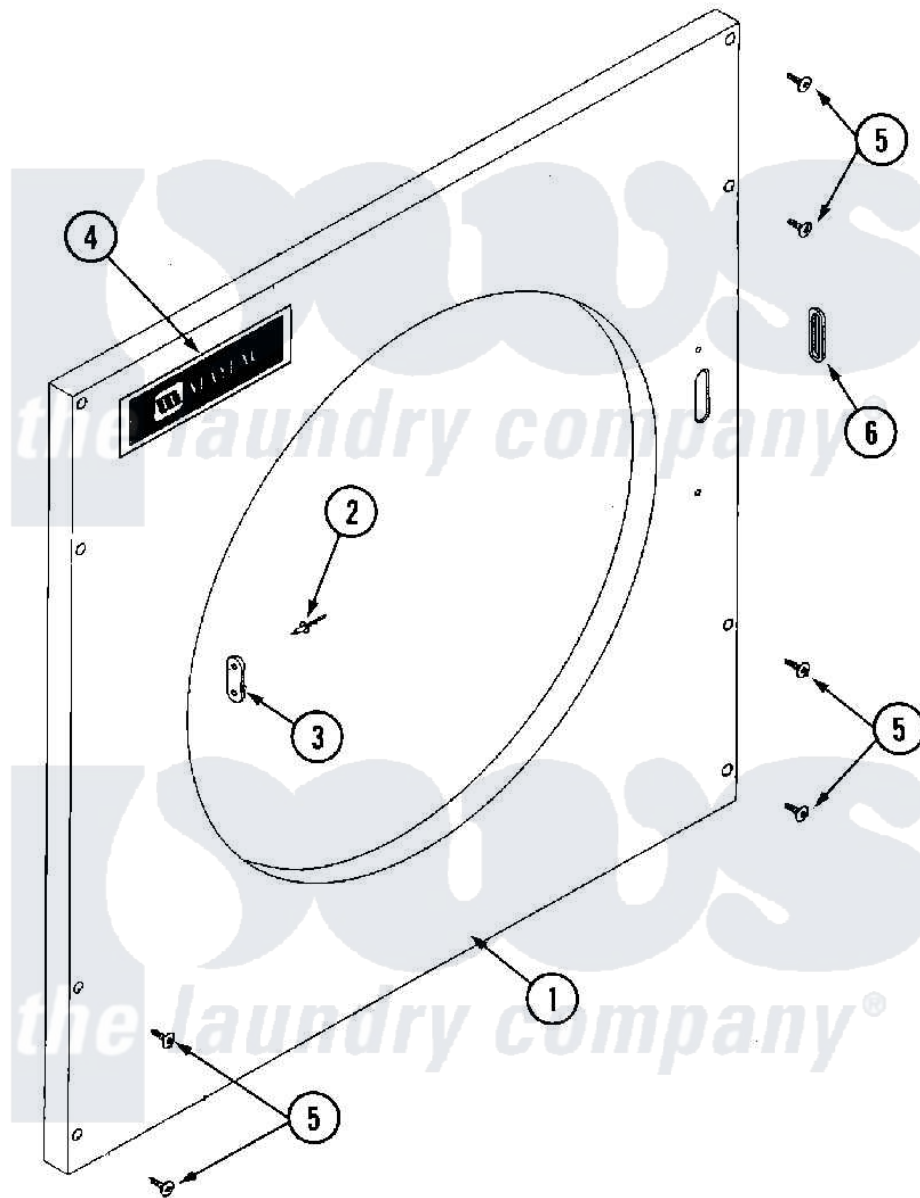

# Maytag MLG32PDBWW 03 - UPPER FRONT PANEL ASSEMBLY

Maytag [Commercial Maytag MLG32PDBWW Dryer Parts](#) Parts Diagram 03 - UPPER FRONT PANEL ASSEMBLY  
 Click on the part number to view part

Item	Original Part Number	Replaced By	Status	Part Description
000	W10124350		Not Available	ORDER PARTS FROM AMERICAN DRYER CORP AT 508-678-9000
001	A881973	<a href="#">881973</a>		White 320
"	A881974		Not Available	PANEL, FRONT (UPR-ALM)
"	A882182	<a href="#">W10148628</a>		Bisque 320
002	A154215	<a href="#">154215</a>		5 32 X 1 4
003	A170330		Not Available	LATCH, DOOR (FRICTION)
004	A311122	<a href="#">W10146808</a>		Ad330-435
"	A882027	<a href="#">W10148564</a>		Maytag Log
005	A150309	<a href="#">W10146761</a>		10-16 X 1
006	A121405	<a href="#">121405</a>		Rubber Gro