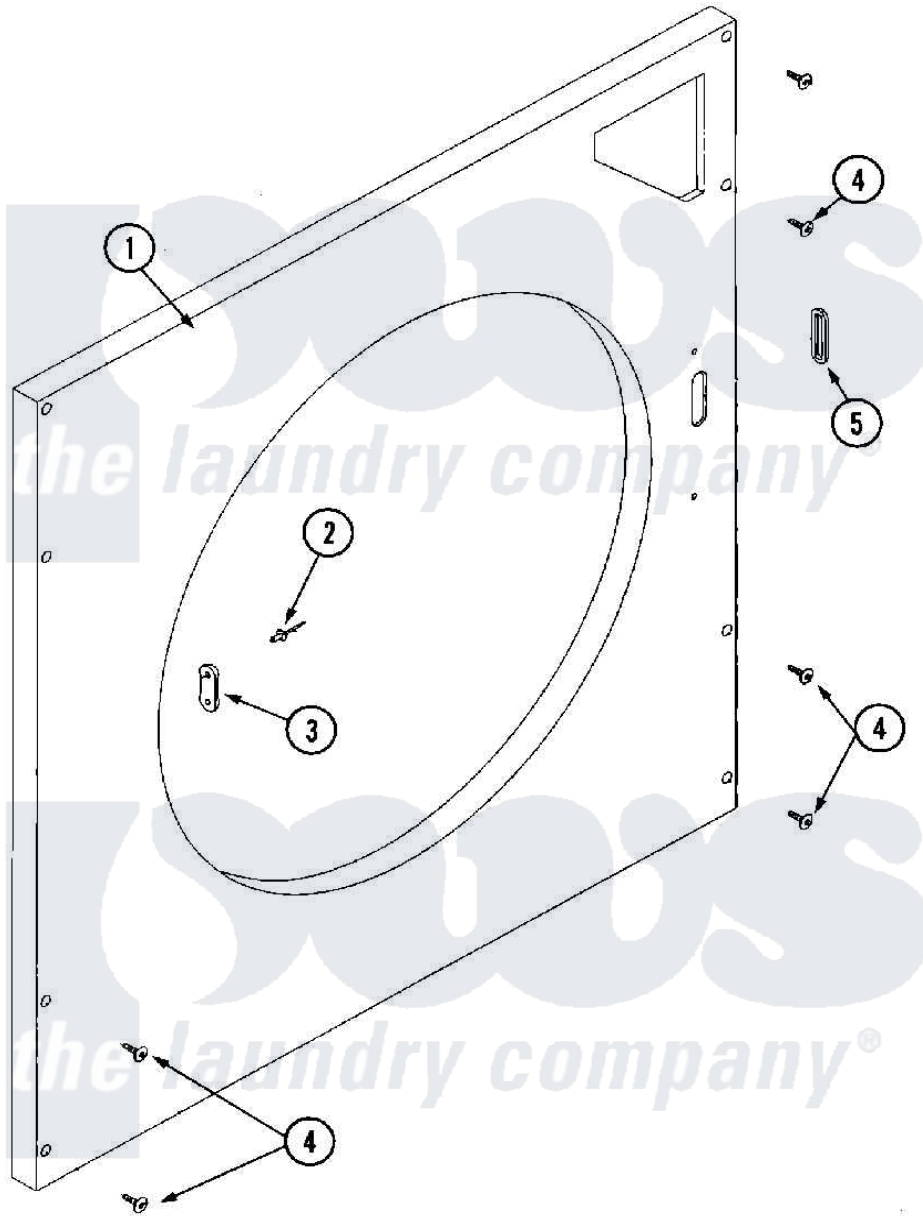

Maytag MLG32PDBWW 04 - LOWER FRONT PANEL ASSEMBLY

Maytag [Commercial Maytag MLG32PDBWW Dryer Parts](#) Parts Diagram 04 - LOWER FRONT PANEL ASSEMBLY
 Click on the part number to view part

Item	Original Part Number	Replaced By	Status	Part Description
000	W10124350		Not Available	ORDER PARTS FROM AMERICAN DRYER CORP AT 508-678-9000
001	A882061	W10148584		320 Thru 4
"	A882062		Not Available	PANEL, FRONT (LWR-ALM)
"	A882183	W10148629		320 Thru 4
002	A154215	154215		5 32 X 1 4
003	A170330		Not Available	LATCH, DOOR (FRICTION)
004	A150309	W10146761		10-16 X 1
005	A121405	121405		Rubber Gro