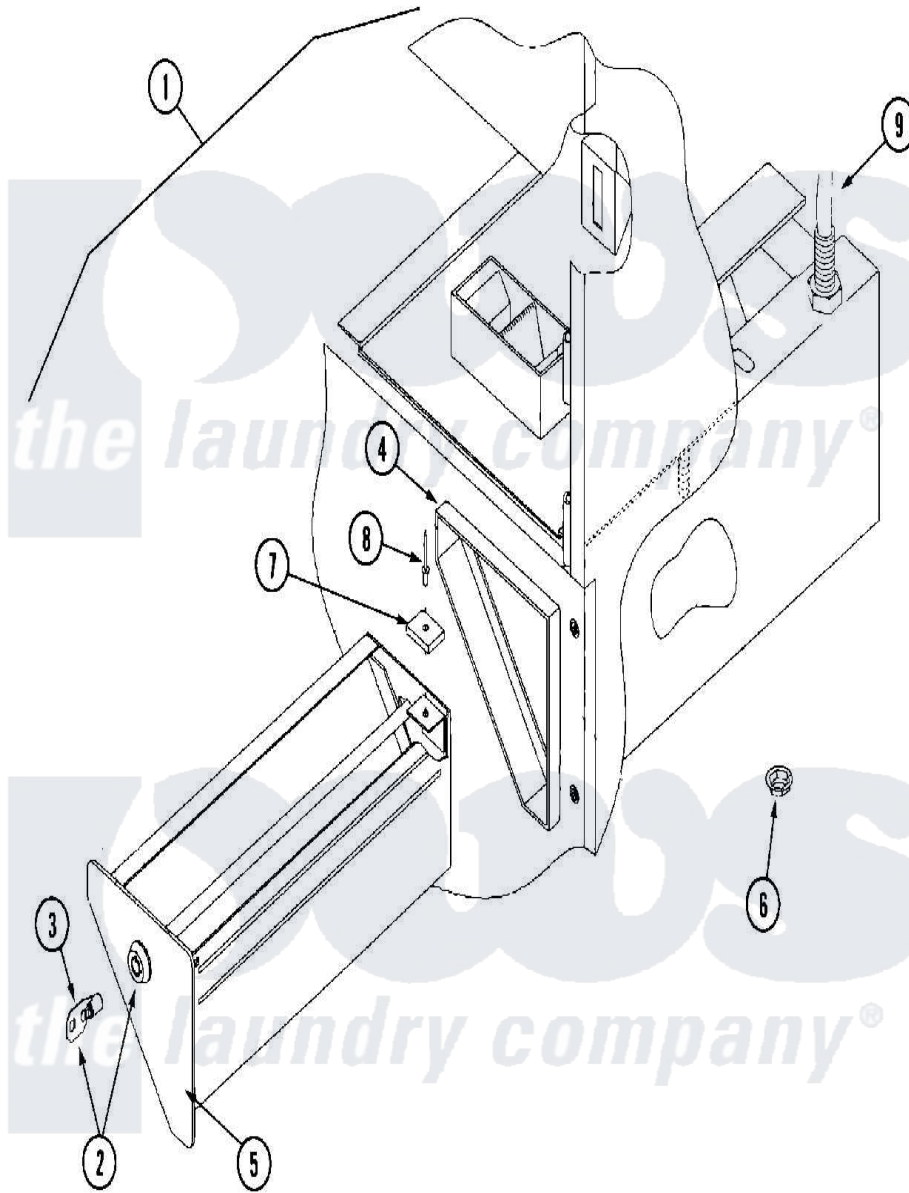

Maytag MLG32PDBWW 05 - COIN VAULT ASSEMBLY

Maytag [Commercial Maytag MLG32PDBWW Dryer Parts](#) Parts Diagram 05 - COIN VAULT ASSEMBLY
 Click on the part number to view part

Item	Original Part Number	Replaced By	Status	Part Description
000	W10124350		Not Available	ORDER PARTS FROM AMERICAN DRYER CORP AT 508-678-9000
001	A881981	W10148545		White Ad-4
"	A881982	W10148546		Beige Ad-4
"	A882063	W10148585		White Ad-4
002	A160036	160036		SeCurity C
003	A160136	160136		Replacement
004	A801519	801519		Ad-435 Coi
"	A881975	W10148539		White 320
"	A881976	W10148540		Beige 320
"	A882064	W10148586		Beige Ad-4
005	A882028	882028		Ad 330 435
"	A882029	W10148565		Ad 330 435
"	A882184	W10148630		Ad 330 435
006	A152014	152014		1 4-20 Ser
007	102103			(PRIOR SER.No.828113UH -

007	102102		WHT)
"	A102102	102102	Door Magnet
"	NLA		Not Available MAGNET
008	A154215	154215	5 32 X 1 4
009	A824807	824807	Rotational
"	A884807		Not Available SWITCH, SENSOR