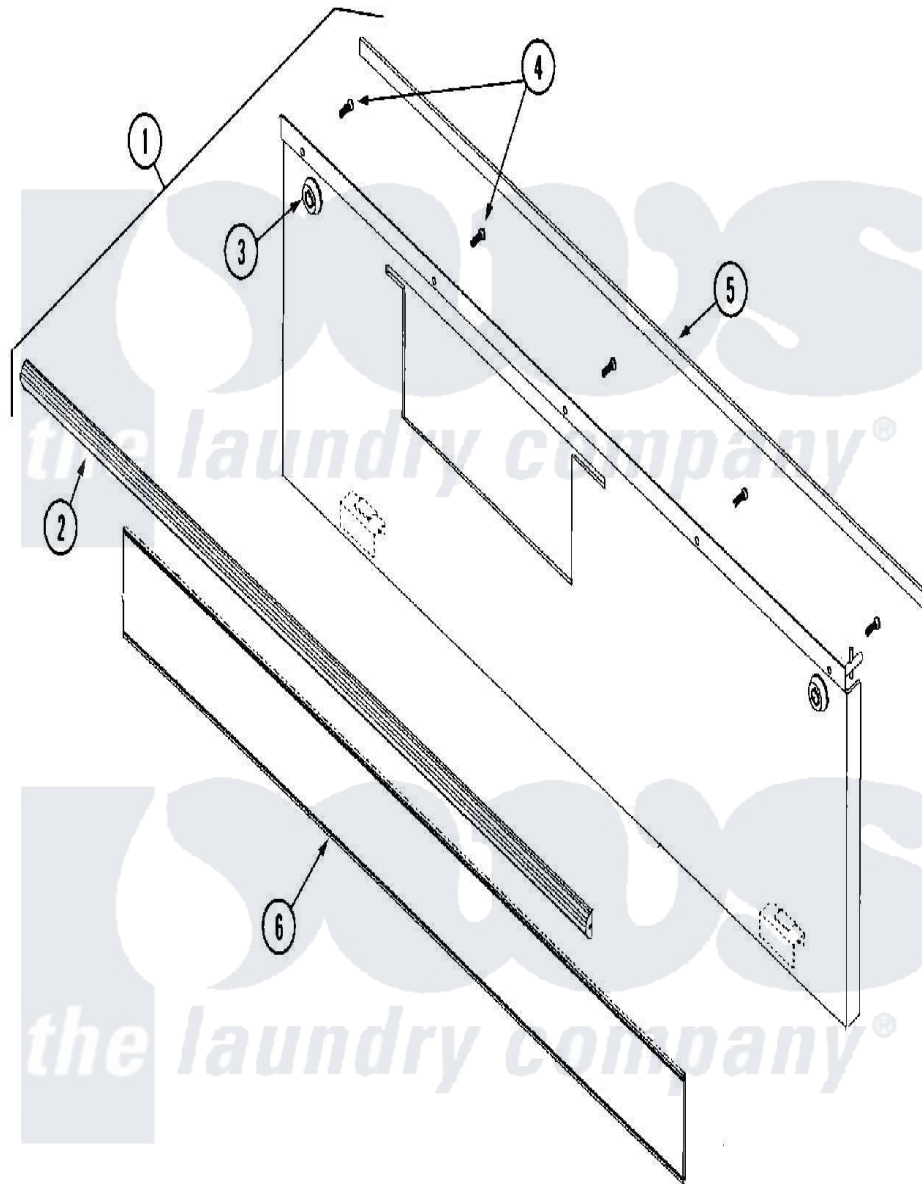

Maytag MLG32PDBWW 06 - LINT DOOR ASSEMBLY

Maytag Commercial Maytag MLG32PDBWW Dryer Parts Parts Diagram 06 - LINT DOOR ASSEMBLY
 Click on the part number to view part

Item	Original Part Number	Replaced By	Status	Part Description
000	W10124350		Not Available	ORDER PARTS FROM AMERICAN DRYER CORP AT 508-678-9000
001	A816135	816135		435 Low Po
"	A850781	850781		320-330-43
"	A881979	W10148543		White ADG-
"	A881983	W10148547		White Ad-4
"	A881984	881984		Beige Ad-4
"	A882198	882198		435B Bisqu
002	A180224	180224		435 Control L
003	A160040	160040		Dp Control
"	A160140	160140		Key Only F
004	A150201	150201		10-32 X 1
005	A117602		Not Available	TAPE, NOISE SUPPRESSOR
"	A117603	117603		1 8 X 9 1
"	A117604	117604		1 8 Thk X
006	A117516	117516		1 32 X 1 2

"	A121513	W10146709	Microplast
"	A180229	180229	435 Kick T
"	A322844		Trim, Kick