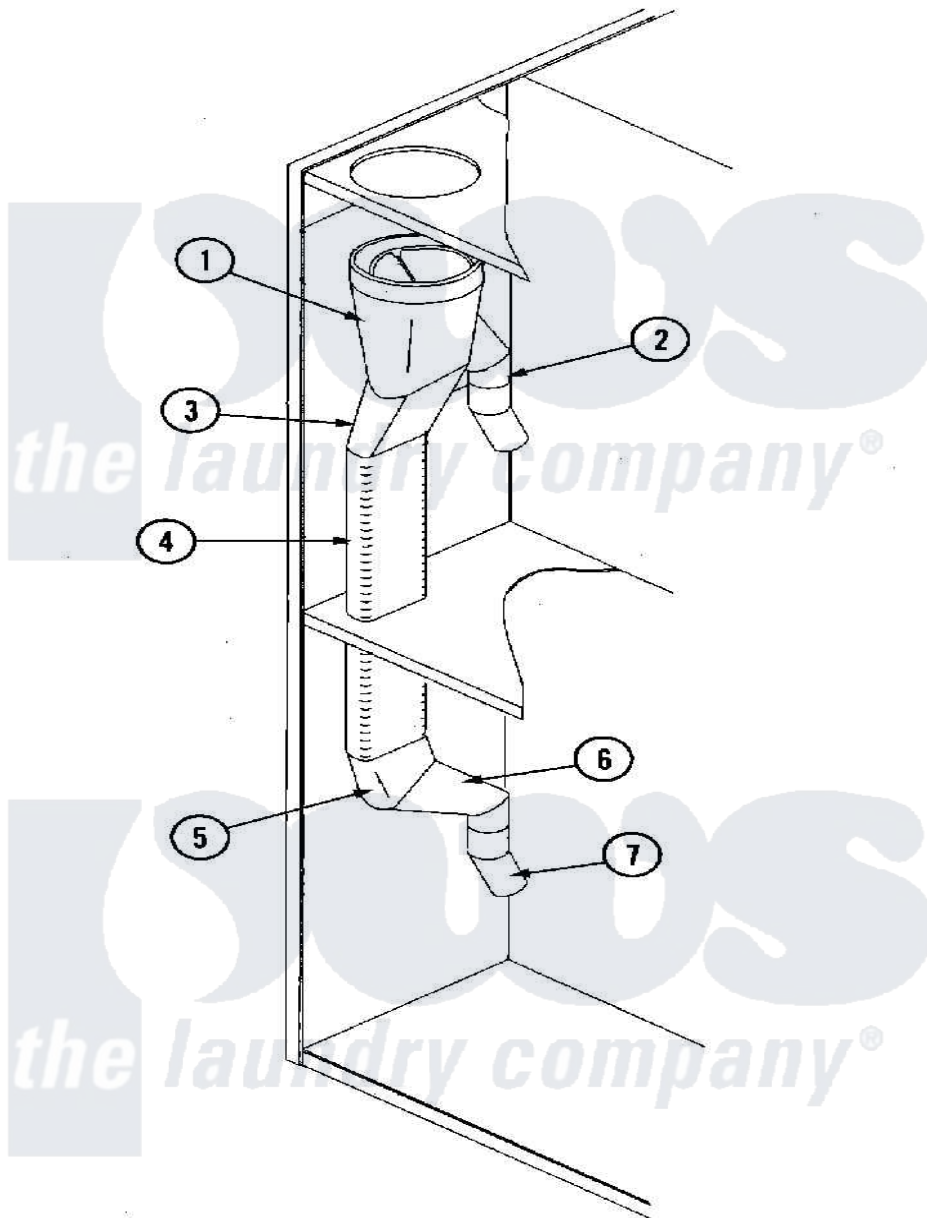

Maytag MLG32PDBWW 15 - EXHAUST DUCTING ASSEMBLY

Maytag [Commercial Maytag MLG32PDBWW Dryer Parts](#) Parts Diagram 15 - EXHAUST DUCTING ASSEMBLY
 Click on the part number to view part

Item	Original Part Number	Replaced By	Status	Part Description
000	W10124350		Not Available	ORDER PARTS FROM AMERICAN DRYER CORP AT 508-678-9000
001	A143535	143535		8 X 6 X
002	A143536	143536		6 Diameter 45
003	A145327		Not Available	BOOT, STRAIGHT (6" RD X 7" OV)
004	A145539		Not Available	DUCT (15 1/2")
005	A143537	143537		7 Oval 45
006	A143538	143538		6 Diameter X 7
007	A117505	117505		Aluminum H
"	A143536	143536		6 Diameter 45