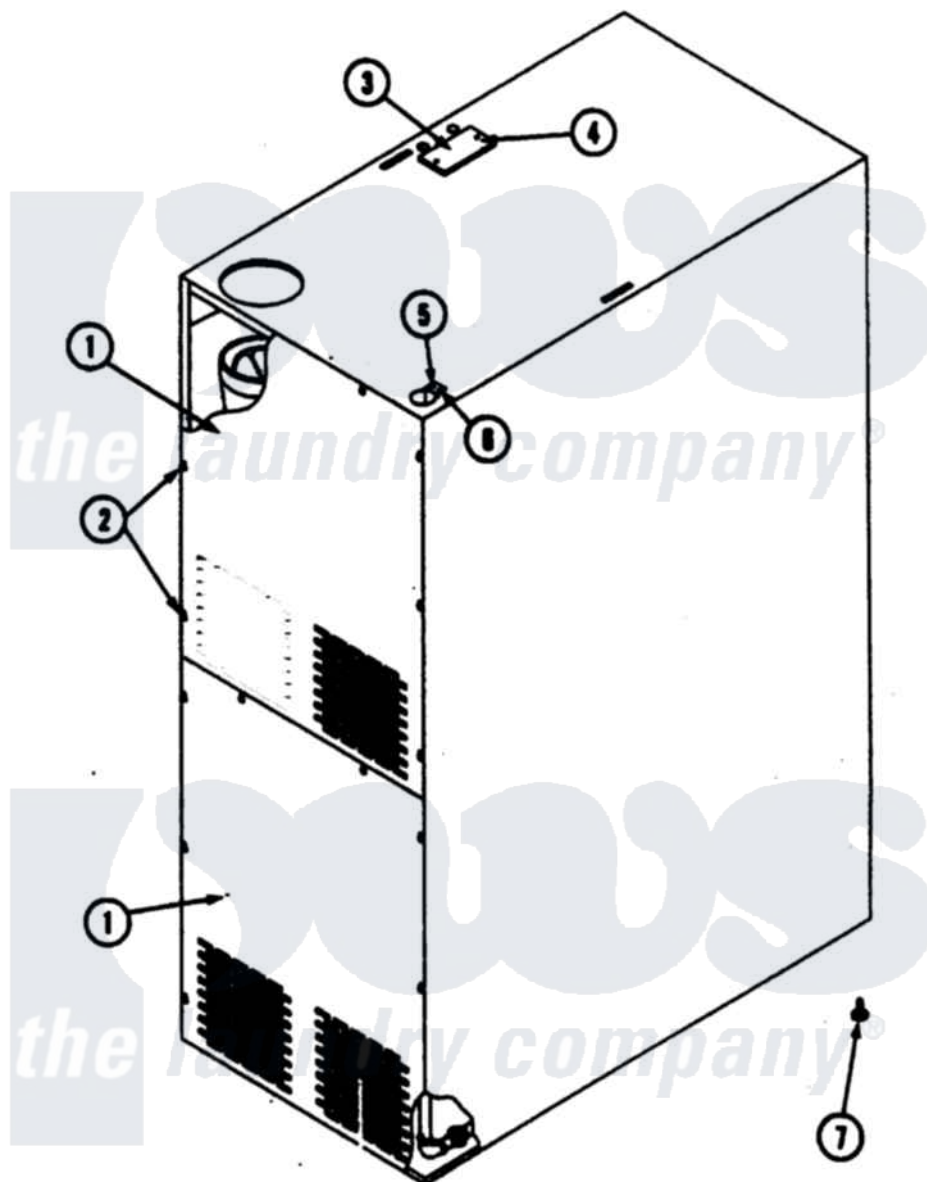

# Maytag MLG32PDBWW 16 - BACKGUARD ASSEMBLY

Maytag [Commercial Maytag MLG32PDBWW Dryer Parts](#) Parts Diagram 16 - BACKGUARD ASSEMBLY  
 Click on the part number to view part

Item	Original Part Number	Replaced By	Status	Part Description
000	W10124350		Not Available	ORDER PARTS FROM AMERICAN DRYER CORP AT 508-678-9000
001	NLA		Not Available	PANEL, BACK
002	A150301	<a href="#">150301</a>		8-18 X 7
003	A315014	<a href="#">315014</a>		320 330 43
004	A150301	<a href="#">150301</a>		8-18 X 7
005	A318702	<a href="#">318702</a>		230 530 To
006	A150300	<a href="#">5307527001</a>		Switch
007	A103500	<a href="#">103500</a>		LEVELING L