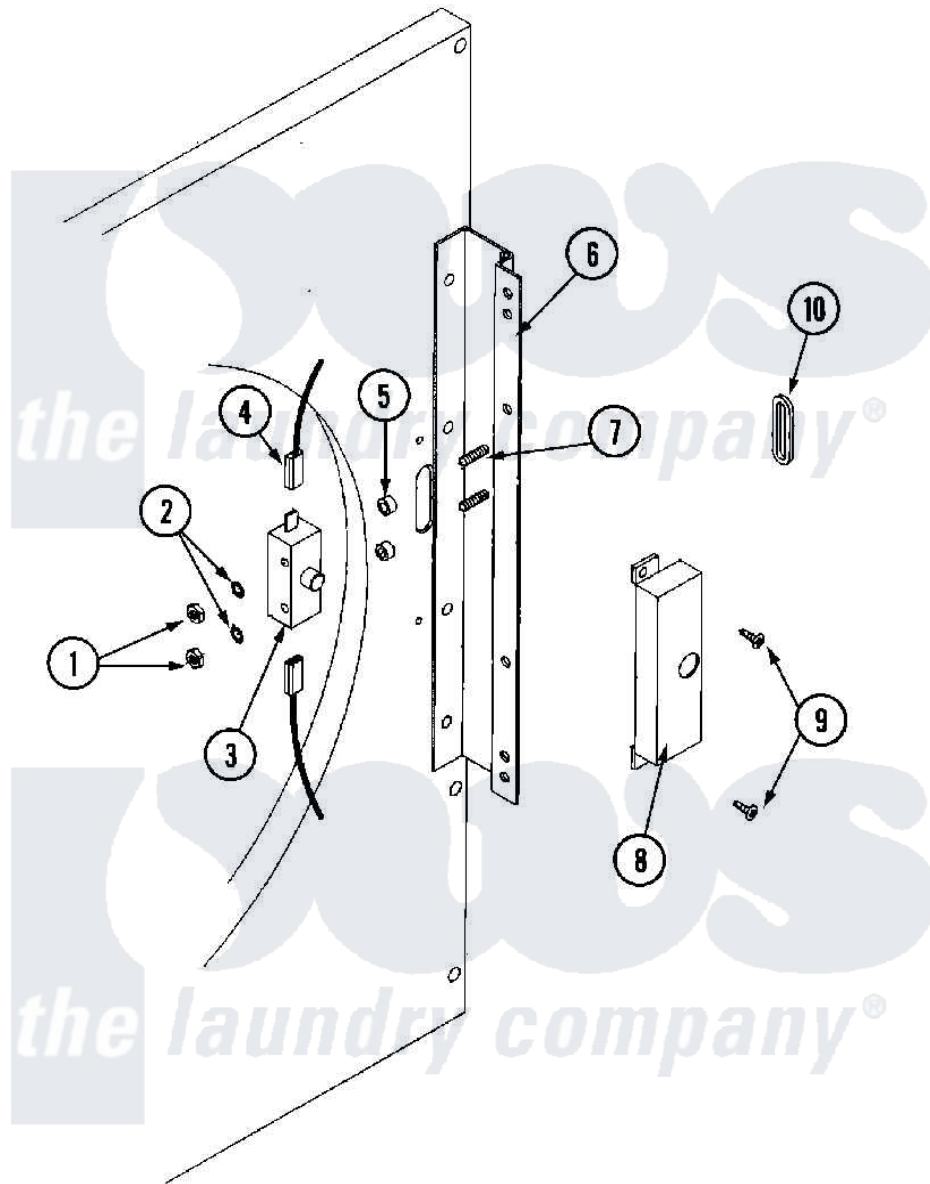

Maytag MLG32PDBWW 17 - DOOR SWITCH ASSEMBLY

Maytag Commercial Maytag MLG32PDBWW Dryer Parts Parts Diagram 17 - DOOR SWITCH ASSEMBLY
 Click on the part number to view part

Item	Original Part Number	Replaced By	Status	Part Description
000	W10124350		Not Available	ORDER PARTS FROM AMERICAN DRYER CORP AT 508-678-9000
001	A152013	152013		6-32 Hex N
002	A153008	153008		6 Split L
003	A137005	W10146741		SDS Door S
004	A121028	121028		1 4 X .032
005	A154281	154281		3 8 Stand
006	A800448	800448		12 1 2 Ma
007	A153565	153565		6-32 X 1 S
008	A881246	W10148254		Main Door
009	A150201	150201		10-32 X 1
010	A121405	121405		Rubber Gro