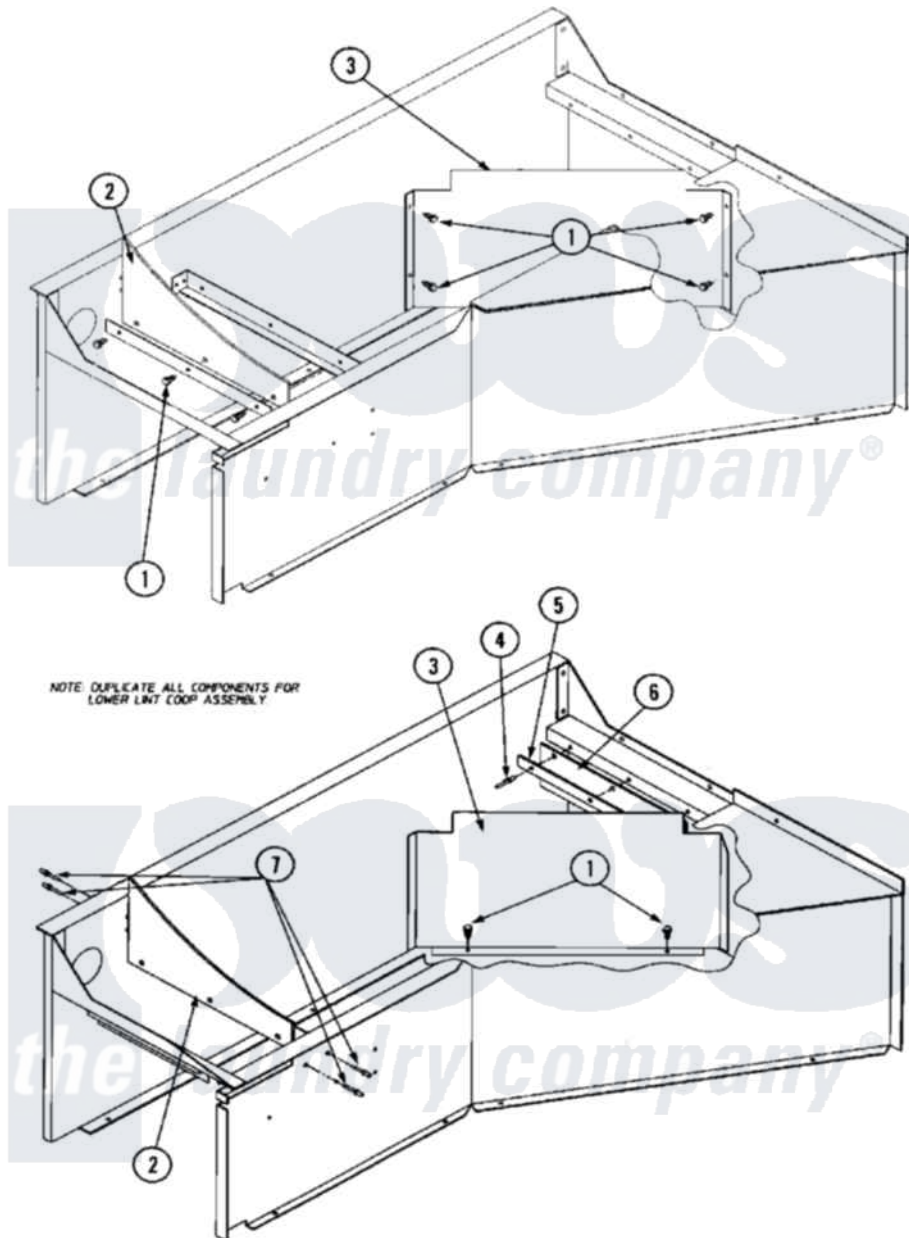

# Maytag MLG32PDBWW 19 - LINT COOP ASSEMBLY

Maytag [Commercial Maytag MLG32PDBWW Dryer Parts](#) Parts Diagram 19 - LINT COOP ASSEMBLY  
 Click on the part number to view part

Item	Original Part Number	Replaced By	Status	Part Description
000	W10124350		Not Available	ORDER PARTS FROM AMERICAN DRYER CORP AT 508-678-9000
001	A150300	<a href="#">5307527001</a>		Switch
002	A881245	<a href="#">W10148253</a>		435 Front
"	A882249	<a href="#">W10148659</a>		Ad-435 Wir
003	A311527		Not Available	BAFFLE, LINT COOP
004	A154200	<a href="#">154200</a>		5 32 RIVE
005	A317650		Not Available	RETAINER, FELT SEAL
006	A116012	<a href="#">116012</a>		2 1/2 X 10
007	A154200	<a href="#">154200</a>		5 32 RIVE
008	<a href="#">A800979</a>			Lint Coop Weldment