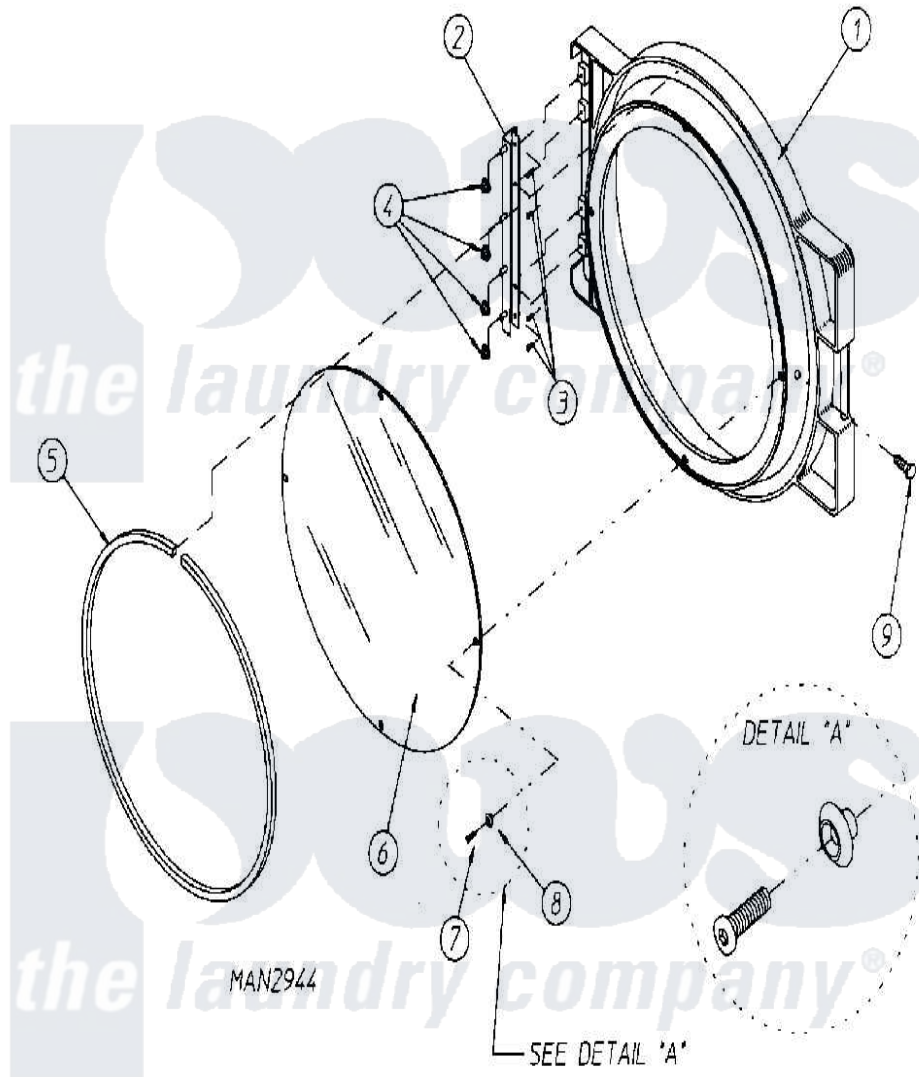

# Maytag MLG32PDBWW 20 - DOOR ASSEMBLY

Maytag [Commercial Maytag MLG32PDBWW Dryer Parts](#) Parts Diagram 20 - DOOR ASSEMBLY  
 Click on the part number to view part

Item	Original Part Number	Replaced By	Status	Part Description
000	W10124350		Not Available	ORDER PARTS FROM AMERICAN DRYER CORP AT 508-678-9000
001	<a href="#">A103062</a>			Hinge Pin
"	A881422		Not Available	DOOR ASSEMBLY COMPLETE (BLK) (INCL ITEM No.'S 1 & 5 THRU 9)
"	<a href="#">A882963</a>			Door Frame
002	A800448	<a href="#">800448</a>		12 1 2 Ma
"	A801524		Not Available	BLACK DOOR HINGE
003	A150410	<a href="#">MC80MD</a>		Elmntsurf
004	A152014	<a href="#">152014</a>		1 4-20 Ser
005	A102349		Not Available	GASKET, DOOR (69 1/2")
"	A170730	<a href="#">170730</a>		10.3 Oz Cl
006	A102212	<a href="#">102212</a>		Main Door
007	A150448	<a href="#">150448</a>		10-32 X 1
008	A170319	<a href="#">170319</a>		Door Glass
009	A150431	<a href="#">150431</a>		10x7 16 D