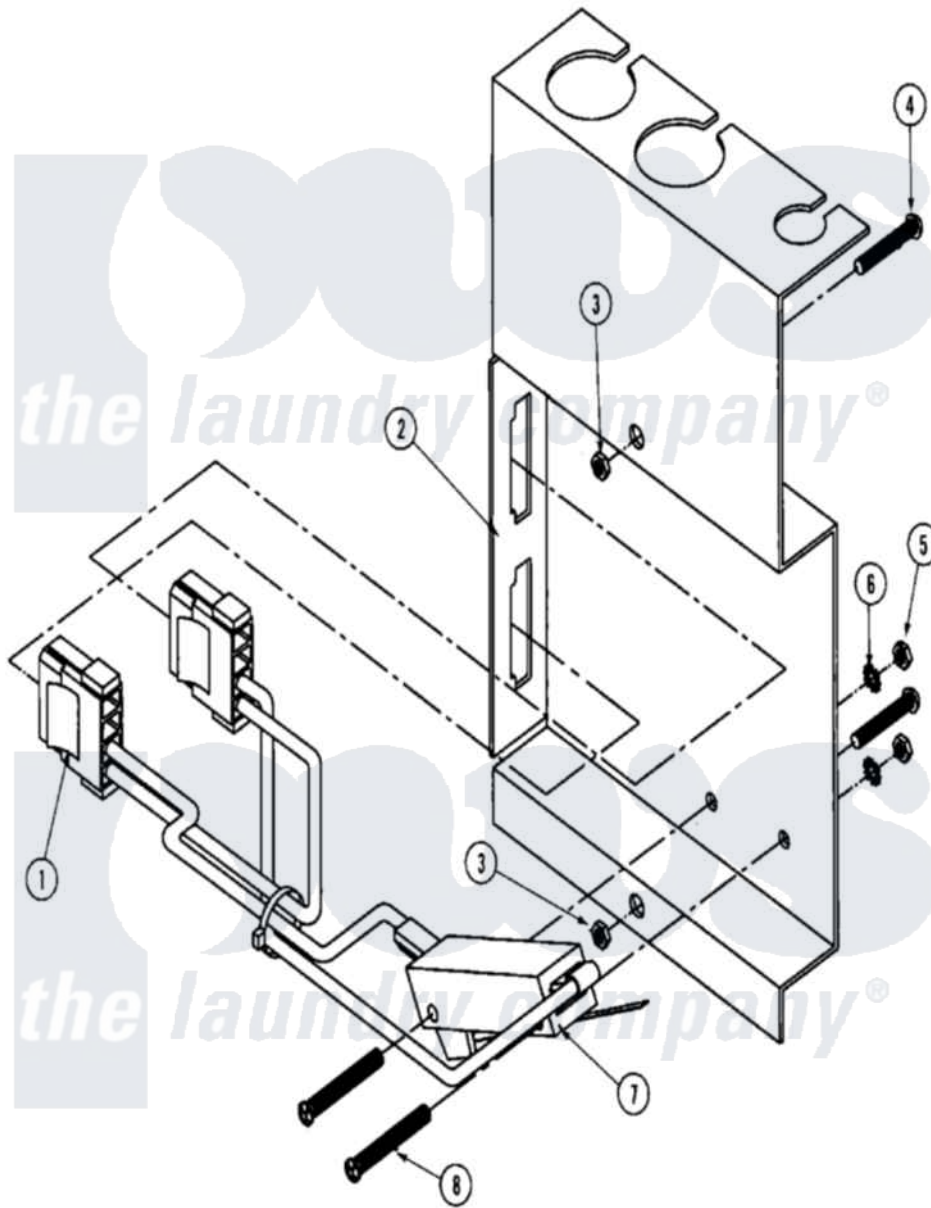

**Maytag MLG32PDBWW 21 - LINT DRAWER SWITCH ASSEMBLY
(MLG32PDBWx)**

Maytag [Commercial Maytag MLG32PDBWW Dryer Parts](#) Parts Diagram 21 - LINT DRAWER SWITCH ASSEMBLY (MLG32PDBWx)

Click on the part number to view part

Item	Original Part Number	Replaced By	Status	Part Description
000	W10124350		Not Available	ORDER PARTS FROM AMERICAN DRYER CORP AT 508-678-9000
001	A882187	882187		435B Botto
"	A882188	882188		435B Top L
002	A882185	882185		435B Top L
"	A882189	W10148631		ADG-435B B
003	A152013	152013		6-32 Hex N
004	A150001	150001		6-32 X 1 2
005	A152000	152000		6-32 HEX N
006	A153010	153010		6 Internal
007	A136992	W10146740		Lint Drawer
008	A150002	150002		6-32 X 1