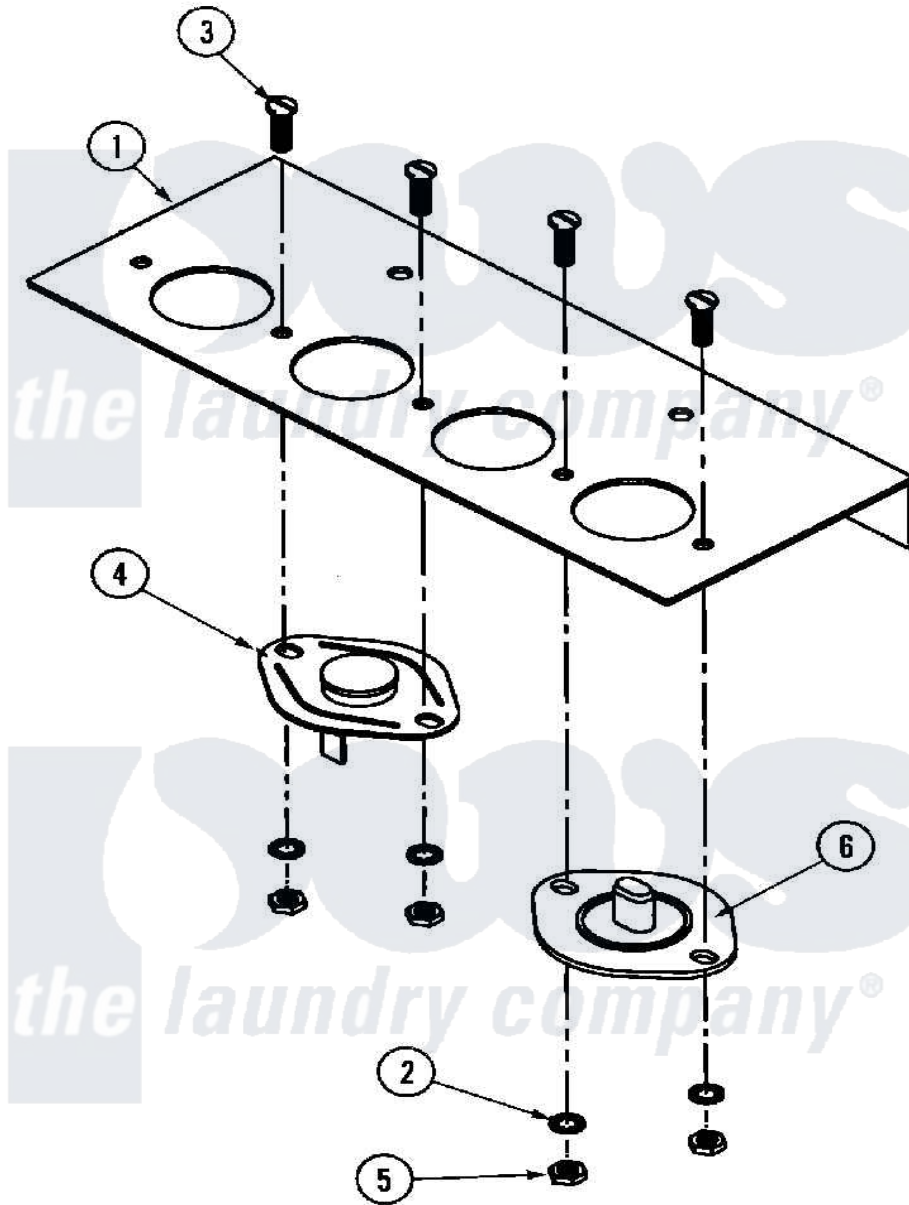

**Maytag MLG32PDBWW 22 - TEMP. SENSOR BRACKET ASSY.
(MLG32PDBWx)**

Maytag [Commercial Maytag MLG32PDBWW Dryer Parts](#) Parts Diagram 22 - TEMP. SENSOR BRACKET ASSY.
(MLG32PDBWx)

[Click on the part number to view part](#)

Item	Original Part Number	Replaced By	Status	Part Description
000	W10124350		Not Available	ORDER PARTS FROM AMERICAN DRYER CORP AT 508-678-9000
001	A311505	W10146809		Ad-435 Sen
"	A882186	882186		435B Senso
002	A153010	153010		6 Internal
003	A150005	150005		6-32 X 1 4
004	A130118		Not Available	THERMOSTAT (170 DEGREE)
005	A152000	152000		6-32 HEX N
006	A130117		Not Available	THERMISTER
007	A821987	821987		ADG-435 To
"	A921988		Not Available	HARNES, SENSOR (LWR)