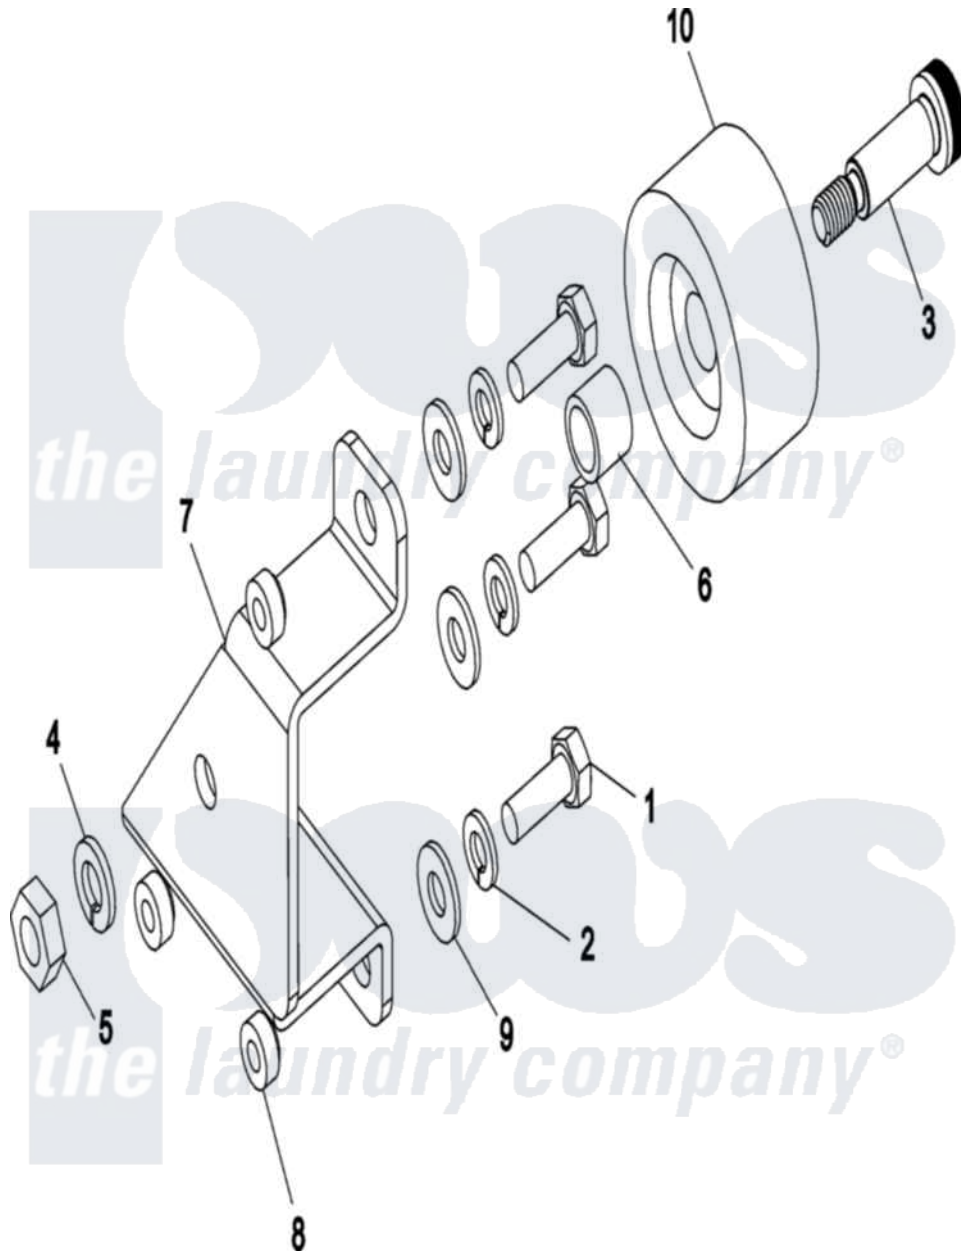

Maytag MLG33PDSWS 07 - ROLLER WHEEL ASSEMBLY

Maytag [Commercial Maytag MLG33PDSWS Dryer Parts](#) Parts Diagram 07 - ROLLER WHEEL ASSEMBLY
 Click on the part number to view part

Item	Original Part Number	Replaced By	Status	Part Description
001	A150510	150510		1 4-20 X 3
002	A153007	153007		1 4 Split
003	A154267		Not Available	M10x25MM SHOULDER SCREW
004	A153002	8182939		Washer, Lock
005	A154013	154013		M8 Steel H
006	A154284		Not Available	TUMBLER WHEEL SPACER
007	A318232	318232		SI-20 Frt
"	A318233	318233		SI-20 Frt
"	A318531	318531		SI-20 Slot
"	A318532		Not Available	FT RT ROLLER WHEEL BRKT NOT SHOWN IN ILLUSTRATION
008	A153564	153564		8-32 X 3 8
009	A153018	153018		1 4 Flat
010	A180050		Not Available	WHEEL