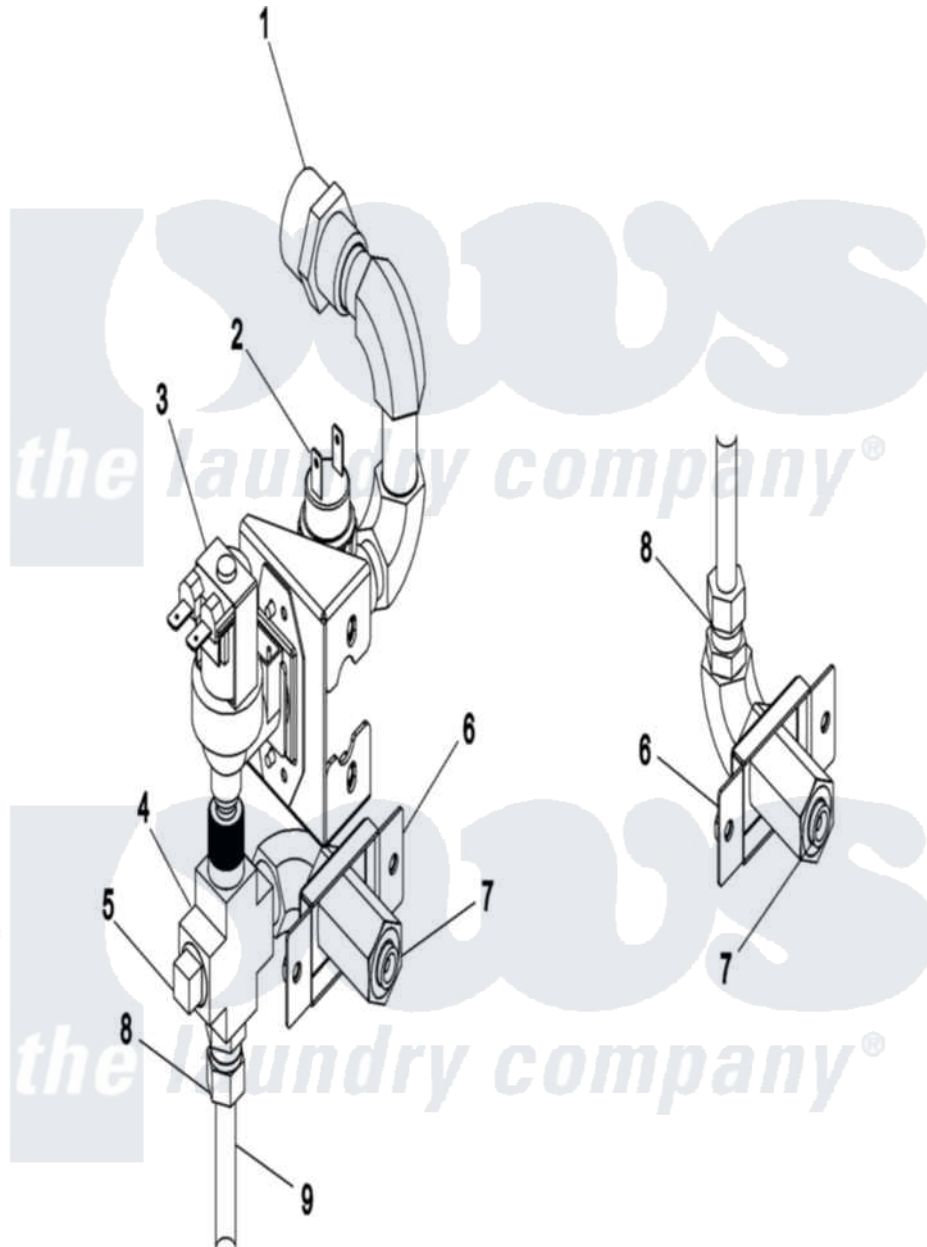

Maytag MLG33PDSWS 08 - SAFE SYSTEM ASSEMBLY

Maytag [Commercial Maytag MLG33PDSWS Dryer Parts](#) Parts Diagram 08 - SAFE SYSTEM ASSEMBLY
 Click on the part number to view part

Item	Original Part Number	Replaced By	Status	Part Description
001	A143025	143025		3/8 NPT X
002	A136987	136987		Water Jet
003	A165120		Not Available	VALVE WATER
004	A143236			3/8- Brass Cross
005	A143251	143251		3/8 Mpt B
006	A318422			S.a.f.e. Bracket
007	A143581	143581		FSS 3GPM 3
008	A143208	143208		3/8 Comp X
009	A143099	143099		3/8 OD X.0