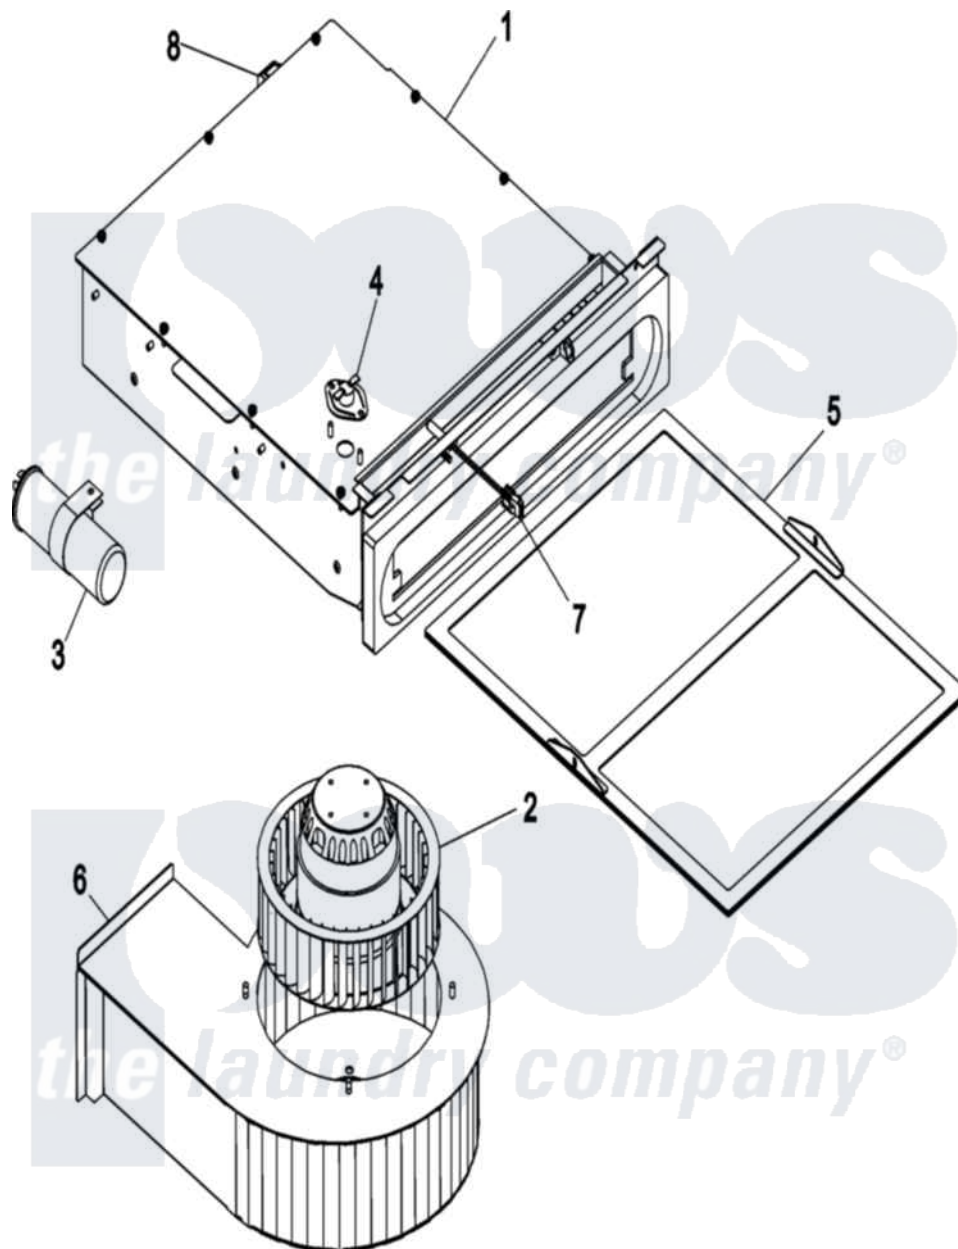

Maytag MLG33PDSWW 04 - BLOWER

Maytag [Commercial Maytag MLG33PDSWW Dryer Parts](#) Parts Diagram 04 - BLOWER
 Click on the part number to view part

Item	Original Part Number	Replaced By	Status	Part Description
001	A819193	W10147269		SI-31 PH8
002	A819185	W10147263		SL31-3131
003	A100639	100639		32MFD Capa
004	A130119	W10149306		L190 Temp
005	A319409	319409		SL3131 2nd
"	A819526	819526		SL3131 2nd
006	A818545	W10147189		SI-30 Blow
007	A818986	818986		SI2020 313
008	A122003	W10146710		Spst Door