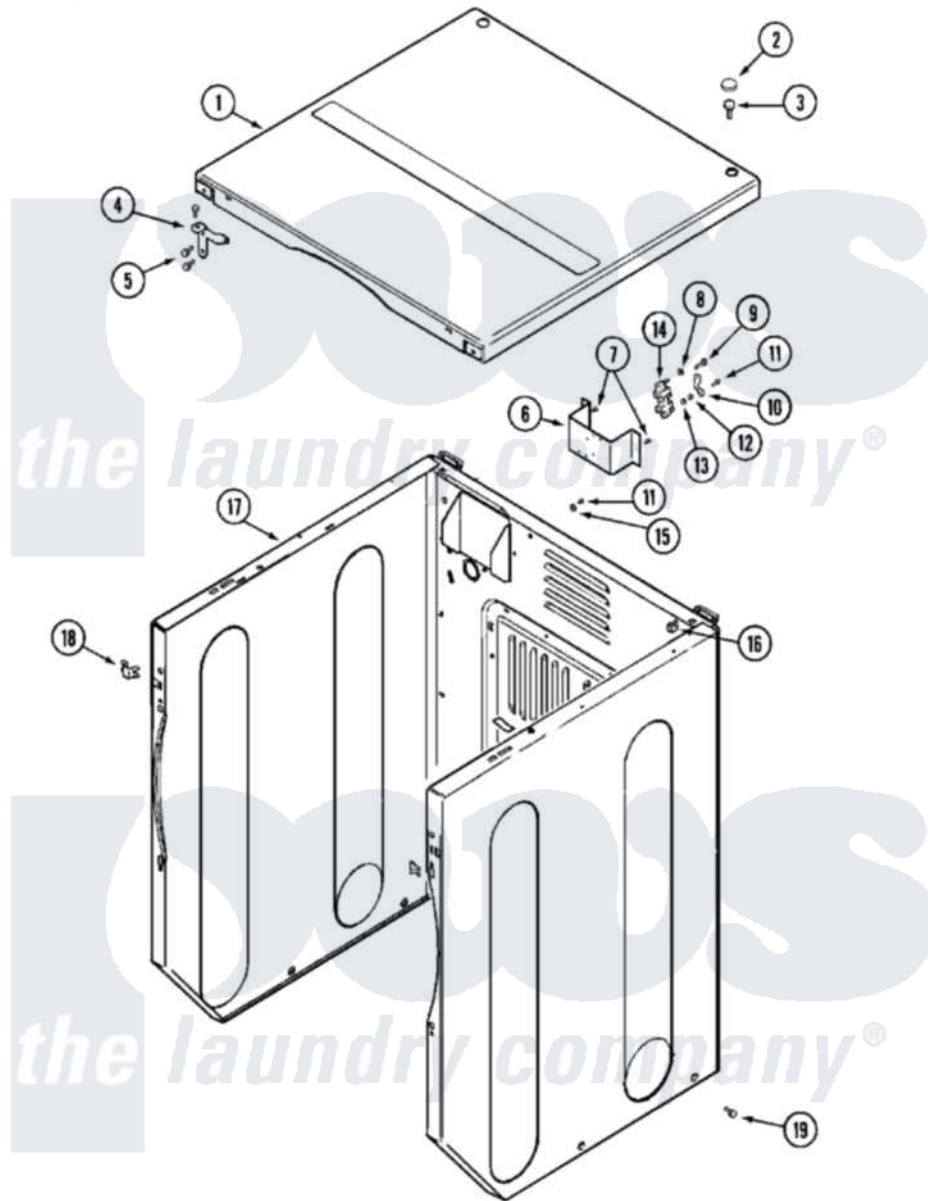

# Maytag MUE15MNAYW 02 - CABINET-FRONT (UPPER)

Maytag Commercial Maytag MUE15MNAYW Dryer Parts Parts Diagram 02 - CABINET-FRONT (UPPER)  
 Click on the part number to view part

Item	Original Part Number	Replaced By	Status	Part Description
001	<a href="#">22001995</a>			Screw Note: Screw, Tumbler Front And Shroud
"	22001996	<a href="#">3370225</a>		Screw
"	33001995	<a href="#">33002124</a>		Cover, Top
"	33002058		Not Available	COVER, TOP (WHT)
"	33002062		Not Available	BACKUP, STRAIN RELIEF
"	<a href="#">Y314174</a>			Terminal Cover - Canada
002	<a href="#">33001997</a>			Plug, Hole
003	22001883	<a href="#">214354</a>		Screw, Top Cover To Cabnt.
004	<a href="#">33001998</a>			Bracket, Top Cover
"	<a href="#">33001999</a>			Bracket, Top Cover
005	<a href="#">22001995</a>			Screw Note: Screw, Tumbler Front And Shroud
006	<a href="#">33002059</a>			Bracket, Terminal Block
"	NLA		Not Available	BRACKET, TERMINAL BLOCK---NA
007	<a href="#">22001995</a>			Screw Note: Screw, Tumbler Front And Shroud

008	<a href="#">Y311270</a>		Washer, Terminal Block
009	<a href="#">Y312209</a>	<a href="#">W10001200</a>	Screw
010	<a href="#">Y312184</a>		Strap, Grounding
011	NLA	Not Available	SCREW, GROUND STRAP
012	<a href="#">311484</a>	<a href="#">112432</a>	Nut
013	<a href="#">311093</a>		Washer, Terminal Connection
014	<a href="#">33001244</a>		Block, Terminal
015	NLA	Not Available	WASHER, GROUND LUG
016	<a href="#">22001502</a>		Fastener, U-NUt
017	NLA	Not Available	CABINET (WHT)
018	<a href="#">33001980</a>		Fastener, Access Panel
019	<a href="#">213007</a>		Xfor Cabinet See Cabinet, Back