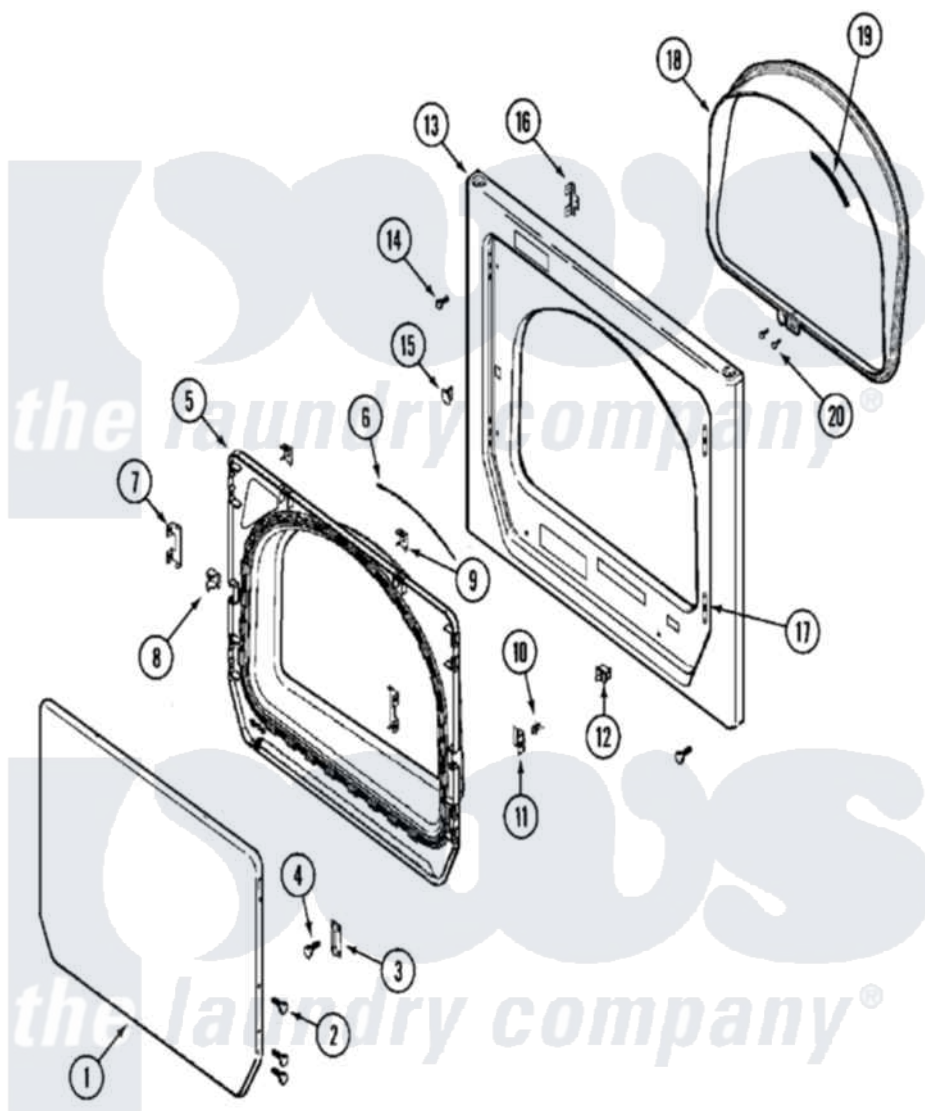

Maytag MUE15MNAYW 03 - DOOR (UPPER)

Maytag [Commercial Maytag MUE15MNAYW Dryer Parts](#) Parts Diagram 03 - DOOR (UPPER)
 Click on the part number to view part

Item	Original Part Number	Replaced By	Status	Part Description
001	33002079	33002128		Panel- Out
002	22002063			Screw No.8-18AB Wafer Head
003	33002017			Hinge, Door
004	22002062	98006631		Screw
005	33002080	33002020		Door, Inner W/Seal
006	33002094			Seal, Door
007	22002038			Clip, Door
008	33001763			Plug, Inner Door
009	22002039			Clip, Door
010	33001761			Strike, Door
011	33001793			Bracket, Strike
012	33001509	W10169313		Switch-Dor
013	33001711	33002936		Medallion-
"	33002051		Not Available	SCREW, FRONT PANEL
"	33002081			Panel, Front
014	33001486	98008544		Screw

015	33001791	306436	Door Latch Kit--W
016	33002025		Twin Speednut
017	33001175		Cover, Hinge Hole
018	33002026		Extension, Tumbler Front
019	33001767		Seal, Shroud
020	33001855	33002917	Screw, No.10-16