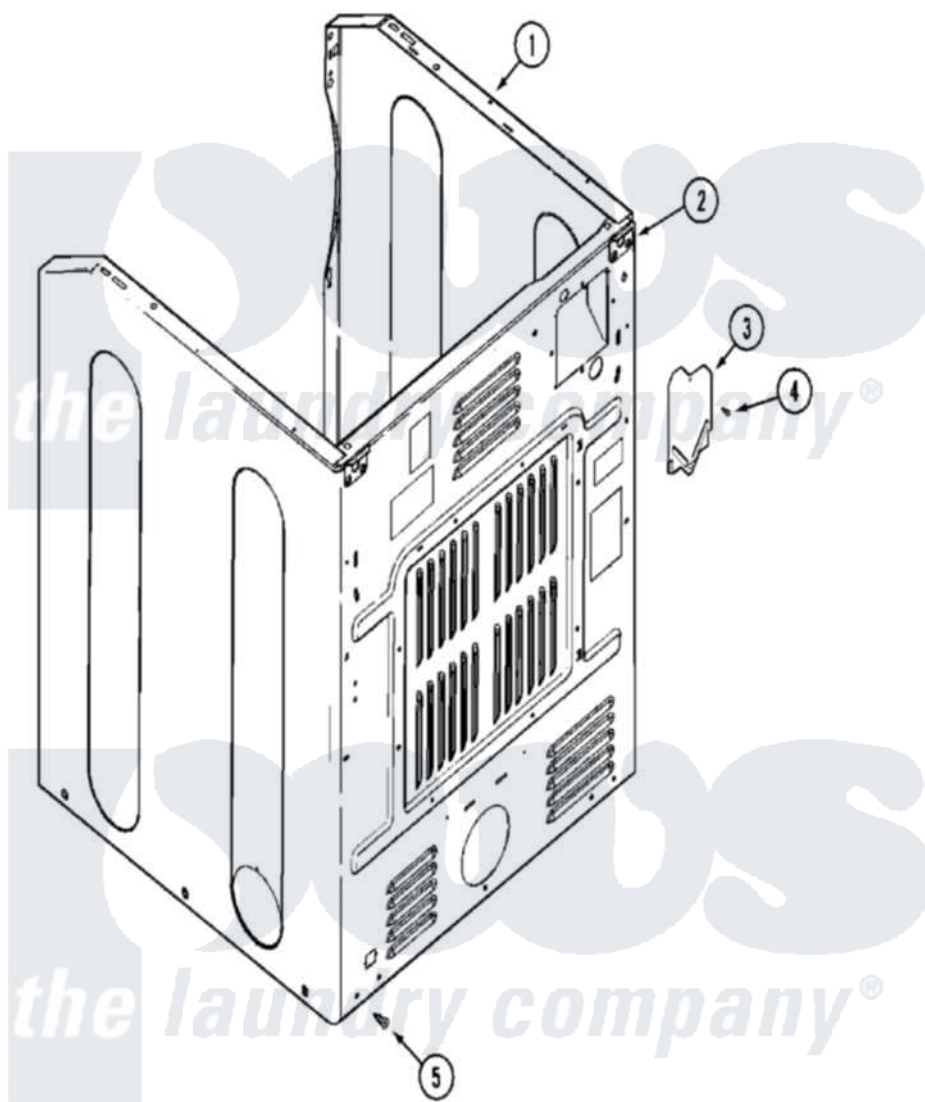

Maytag MUE15MNAYW 04 - CABINET-REAR

Maytag [Commercial Maytag MUE15MNAYW Dryer Parts](#) Parts Diagram 04 - CABINET-REAR
 Click on the part number to view part

Item	Original Part Number	Replaced By	Status	Part Description
001	33002626			Cabinet, Assembly
"	NLA		Not Available	CABINET (WHT-LWR)
"	NLA		Not Available	PLUG, HOLE
002	22001995			Screw Note: Screw, Tumbler Front And Shroud
"	22003367	22004095		Hinge, Plastic
"	NLA		Not Available	BRACKET, CABINET HINGE
003	33001795			Cover, Terminal Block
004	22001995			Screw Note: Screw, Tumbler Front And Shroud
005	22001995			Screw Note: Screw, Tumbler Front And Shroud