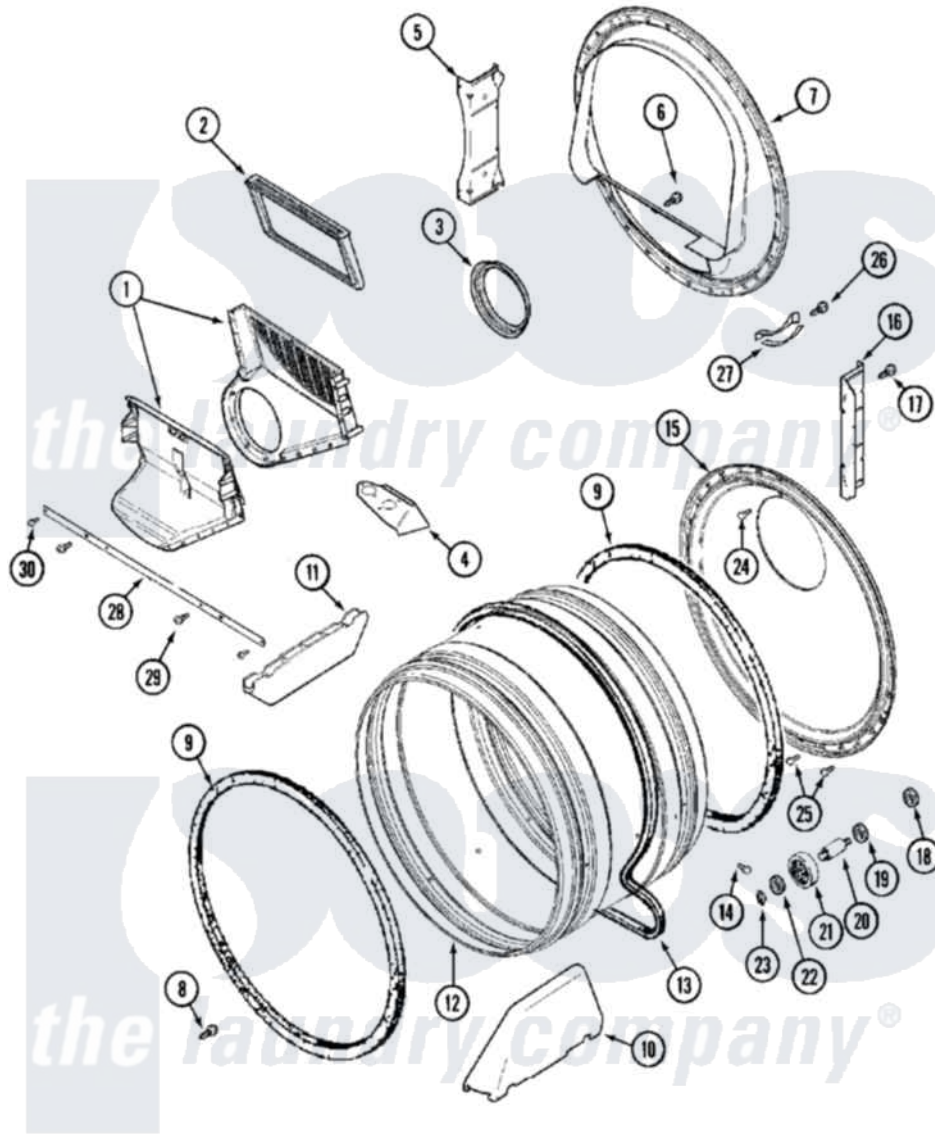

Maytag MUE15MNAYW 05 - TUMBLER

Maytag [Commercial Maytag MUE15MNAYW Dryer Parts](#) Parts Diagram 05 - TUMBLER
 Click on the part number to view part

Item	Original Part Number	Replaced By	Status	Part Description
001	33001799			Outlet Duct Assembly Note: Outlet Duct Assembly
002	33001804	33002790		Lint Filter
003	33001758	33002560		Seal, Blower
"	33002082	33002560		Seal, Blower
004	33001837			Cover, Thermostat
005	NLA		Not Available	SUPPORT, TUMBLER FRONT
006	NLA		Not Available	SCREW, OUTLET DUCT
007	33001802			Front, Tumbler
008	33001855	33002917		Screw, No.10-16
009	33001807			Seal, Tumbler
010	33002032			Baffle
011	33001755			Baffle
012	33001794	33001889		Tumbler
013	33001777	33002535		V-Belt
014	33001788	33002973		Screw, No.9-15 X 1.00 Hx WS

015	33001801		Back, Tumbler
016	NLA	Not Available	SUPPORT, BACK
017	22001995		Screw Note: Screw, Tumbler Front And Shroud
018	33001443		Nut, Hex
019	Y313347	312535	Washer, Vault Mounting Brk.
020	Y312948	6-3129480	Shaft- Tumbler
021	Y303373	12001541	Drum Roller/Washer Assembly--W
022	312535		Washer, Vault Mounting Brk.
023	410233	9703438	Ring-Retr
024	210932		Screw, No.8 X 9/16 Ctsk Note: Screw, Inlet Duct
025	22001996	3370225	Screw
026	210720		Rivet, Bearing To Tumbler Fmt
027	306508		Tumbler Bearing Kit ---W
028	33002039		Brace, Tumbler Front
029	33001768		Screw, Shroud Note: Screw, Shroud And Outlet Duct
030	22001995		Screw Note: Screw, Tumbler Front And Shroud