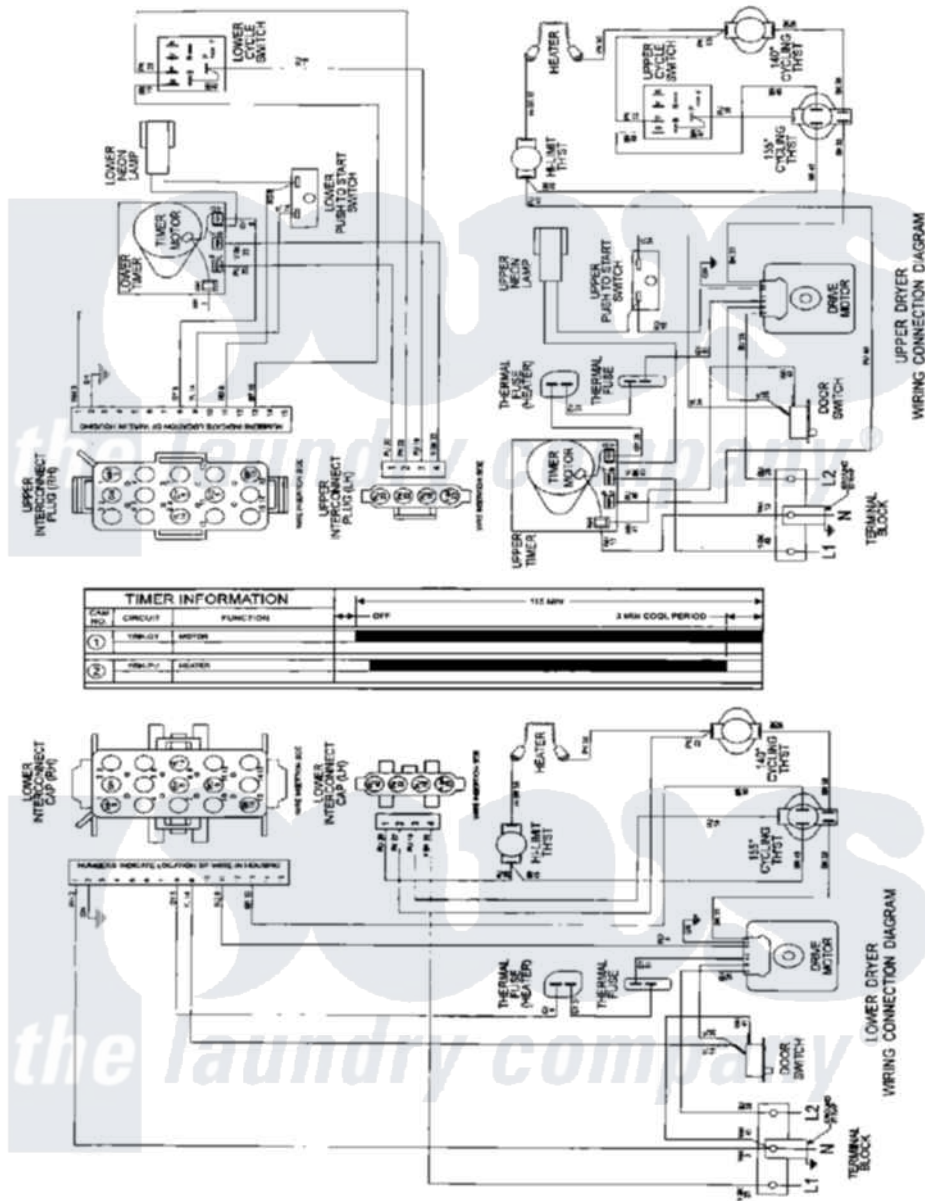

# Maytag MUE15MNAYW 08 - WIRING INFORMATION

Maytag Commercial Maytag MUE15MNAYW Dryer Parts Parts Diagram 08 - WIRING INFORMATION  
 Click on the part number to view part

Item	Original Part Number	Replaced By	Status	Part Description
001	NLA		Not Available	WIRING INFORMATION