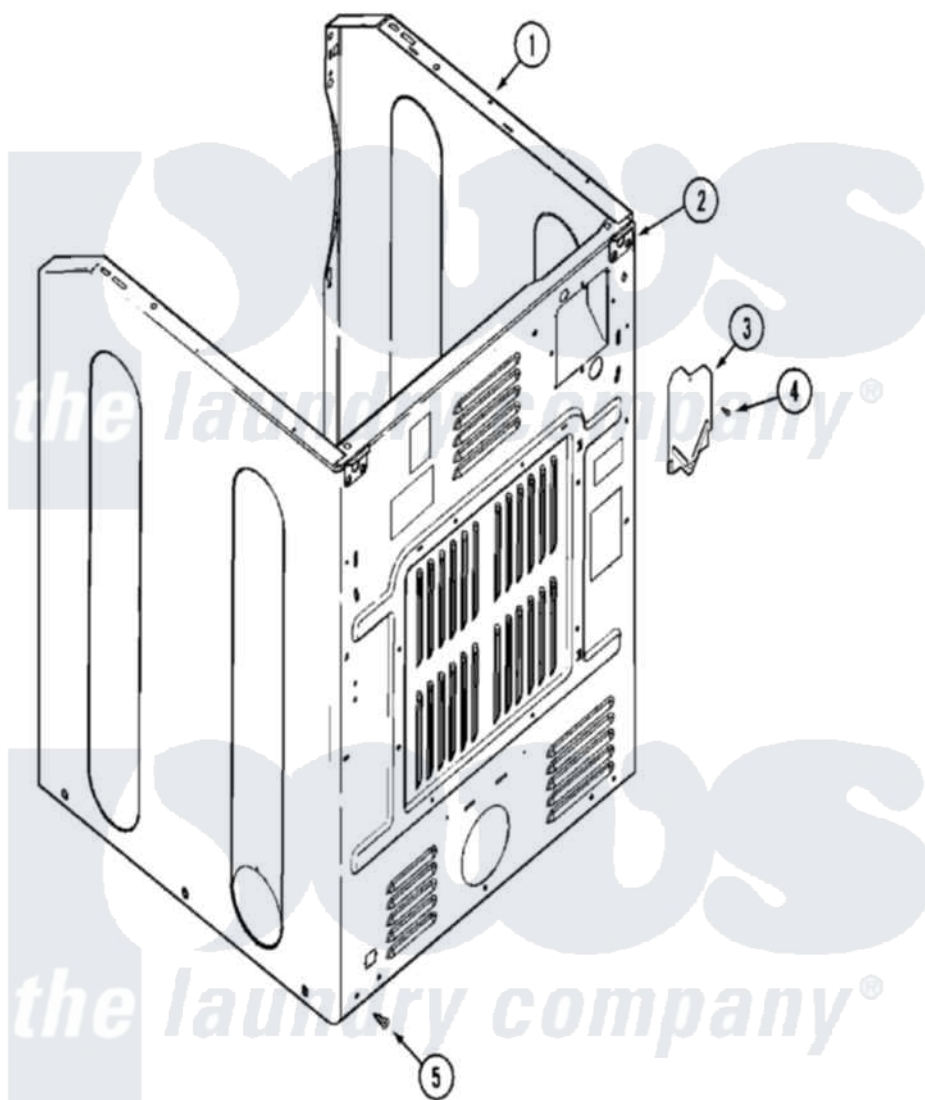

Maytag MUE15MNAZW 04 - CABINET-REAR

Maytag [Commercial Maytag MUE15MNAZW Dryer Parts](#) Parts Diagram 04 - CABINET-REAR
 Click on the part number to view part

Item	Original Part Number	Replaced By	Status	Part Description
001	33002626			Cabinet, Assembly
"	NLA		Not Available	CABINET (WHT-LWR)
"	NLA		Not Available	PLUG, HOLE
002	22001995			Screw Note: Screw, Tumbler Front And Shroud
"	22003367	22004095		Hinge, Plastic
"	NLA		Not Available	BRACKET, CABINET HINGE
003	33001795			Cover, Terminal Block
004	22001995			Screw Note: Screw, Tumbler Front And Shroud
005	22001995			Screw Note: Screw, Tumbler Front And Shroud