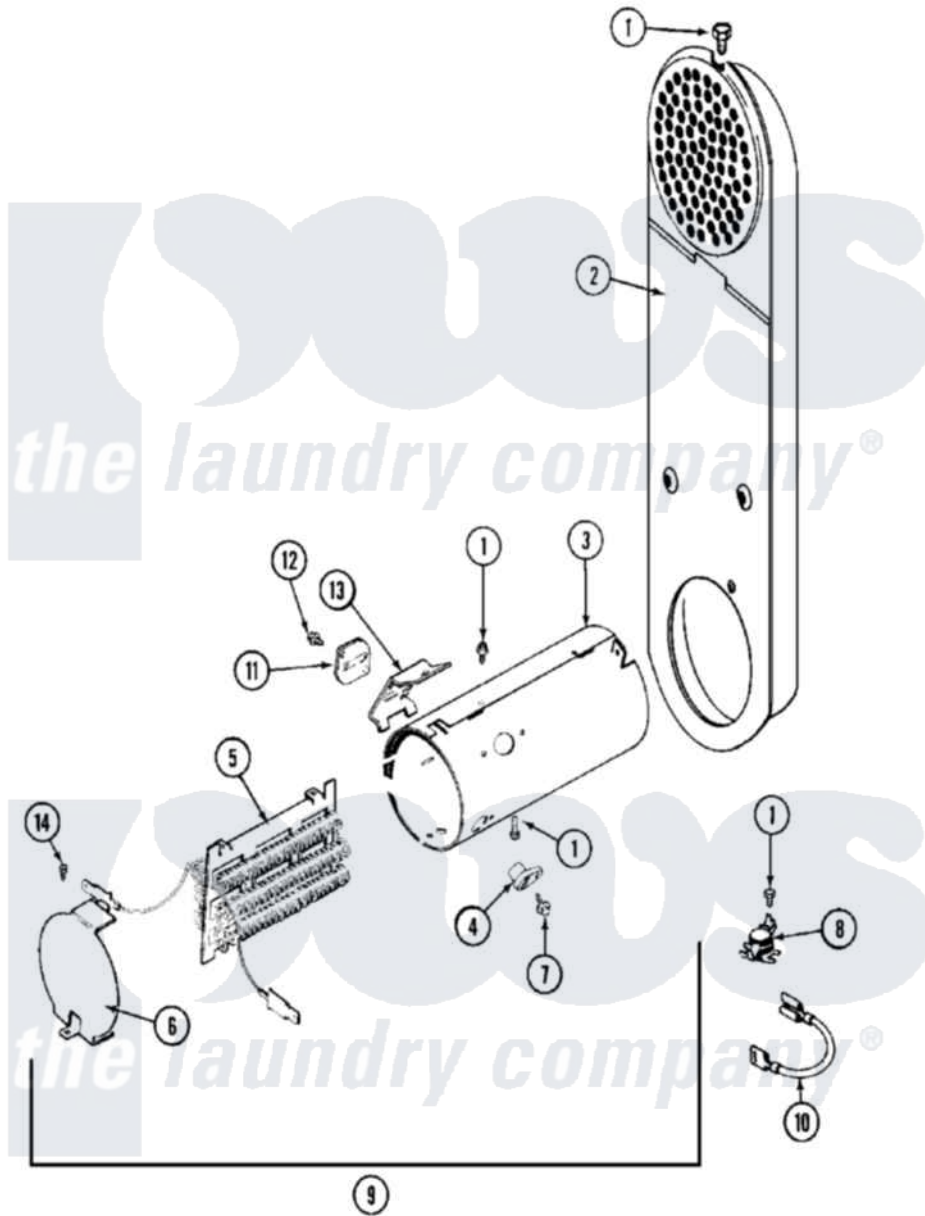

Maytag MUE15MNAZW 06 - HEATER

Maytag Commercial Maytag MUE15MNAZW Dryer Parts Parts Diagram 06 - HEATER
 Click on the part number to view part

Item	Original Part Number	Replaced By	Status	Part Description
001	211294	90767		Screw, 8A X 3/8 HeX Washer Head Tapping
002	33001803	33003038		Assembly, Inlet Duct-Elec
003	314995			Enclosure, Heater
004	314998			Insulator, Terminal
005	307185	308614		Heater Sub-Assembly
006	314999			Shield, Radiant
007	NLA		Not Available	SCREW
008	303396			Thermostat, Hi-Limit
009	307179			Heater Assembly
010	Y307173			Wire, Jumper
011	307473			Fuse, Thermal
012	NLA		Not Available	SCREW
013	315346			Bracket, Thermal Fuse
014	22001996	3370225		Screw
015	Y308590	W10116795		Heater