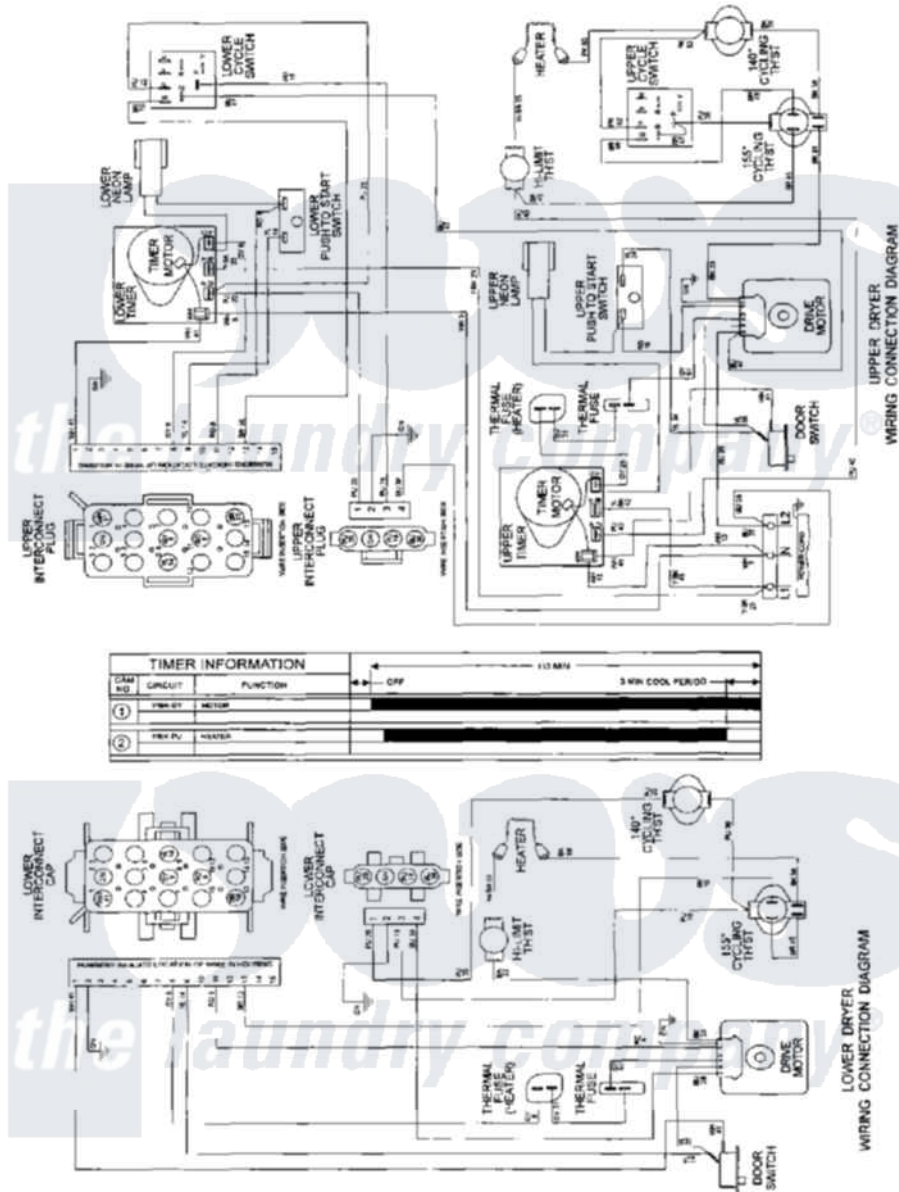

# Maytag MUE15MNAZW 08 - WIRING INFORMATION

Maytag [Commercial Maytag MUE15MNAZW Dryer Parts](#) Parts Diagram 08 - WIRING INFORMATION  
 Click on the part number to view part

Item	Original Part Number	Replaced By	Status	Part Description
001	NLA		Not Available	WIRING INFORMATION