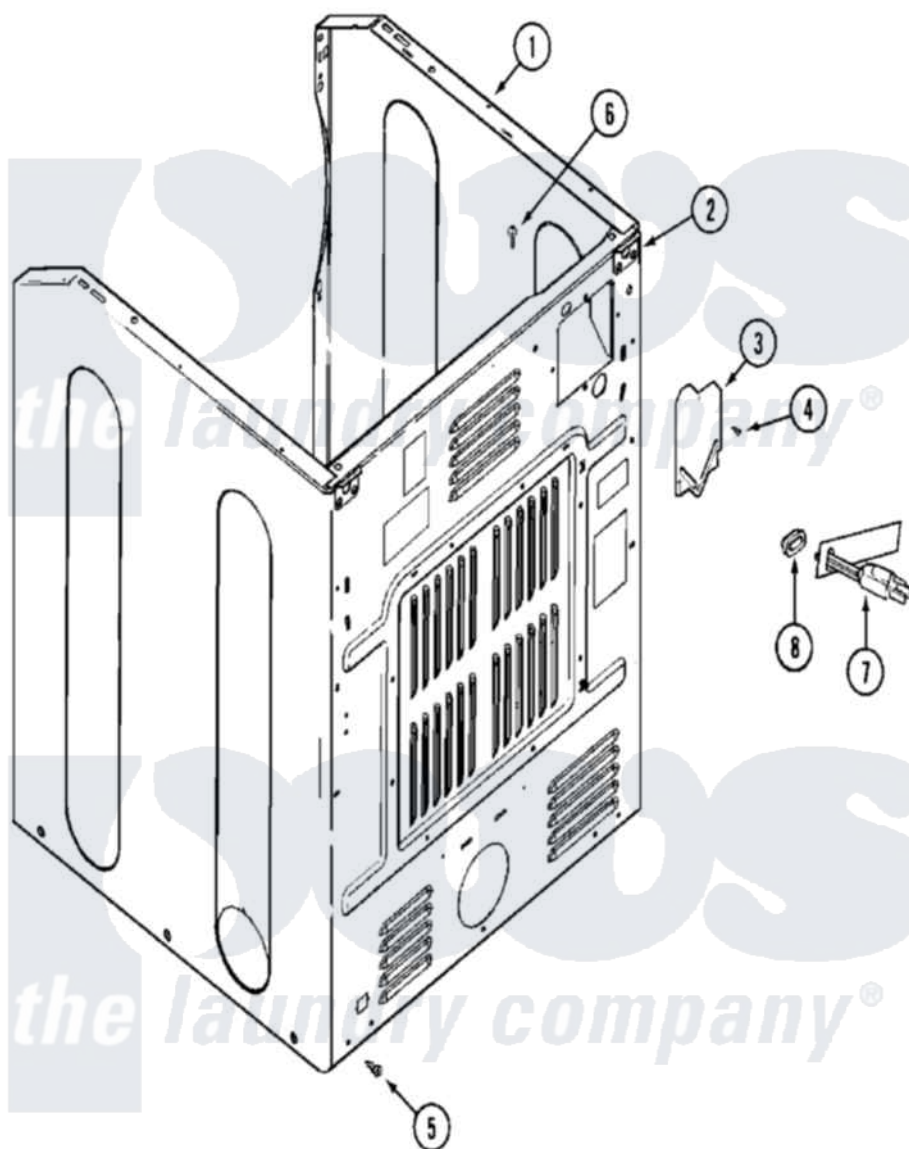

Maytag MUE15PDAGW 05 - CABINET-REAR

Maytag [Commercial Maytag MUE15PDAGW Dryer Parts](#) Parts Diagram 05 - CABINET-REAR
 Click on the part number to view part

Item	Original Part Number	Replaced By	Status	Part Description
001	NLA		Not Available	CABINET (WHT-LWR)
002	NLA		Not Available	BRACKET, CABINET HINGE
003	33001795			Cover, Terminal Block
004	22001995			Screw Note: Screw, Tumbler Front And Shroud
005	22001995			Screw Note: Screw, Tumbler Front And Shroud
006	210186	3370225		Screw
007	33001819		Not Available	CORD, POWER (AS WRAPPED)
008	216183			Grommet, Cord Export