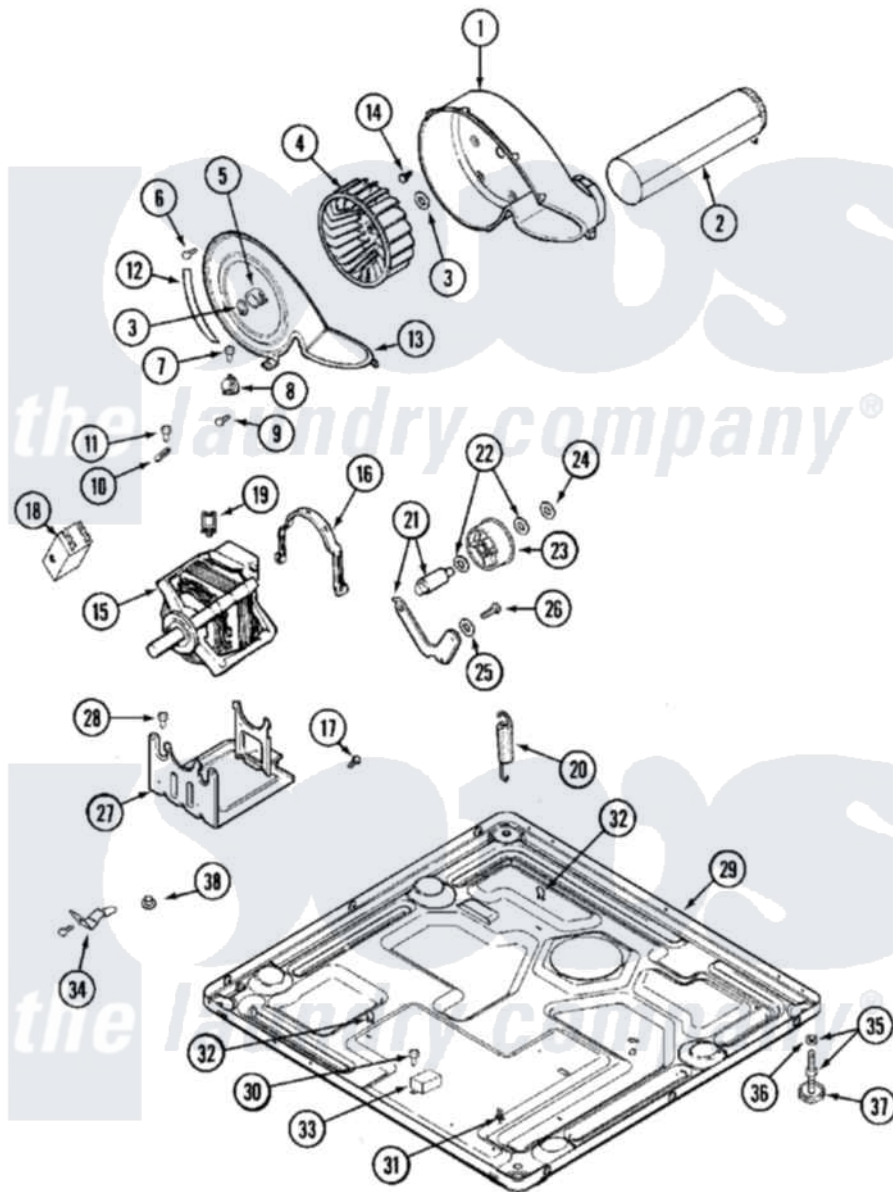

Maytag MUE15PDAGW 08 - MOTOR DRIVE

Maytag Commercial Maytag MUE15PDAGW Dryer Parts Parts Diagram 08 - MOTOR DRIVE
 Click on the part number to view part

Item	Original Part Number	Replaced By	Status	Part Description
001	33001789			Housing, Blower
002	22001995			Screw Note: Screw, Tumbler Front And Shroud
"	33001800			Duct Assembly, Exhaust
003	410233	9703438		Ring-Retrn
004	33001790			Wheel, Blower
005	312967			Clamp, Blower Housing
006	33001855	33002917		Screw, No.10-16
007	Y313561			Screw---NA
008	307208			Thermistor, Temp. Control
"	33303391			Thermostat, Cycling
009	22001996	3370225		Screw
010	33001762			Fuse, Thermal
011	NLA		Not Available	SCREW, THERMAL CUT-OFF
012	NLA		Not Available	SEAL, BLOWER COVER
013	33001796	33002711		Cover, Blower Housing
014	314818	1163839		Screw