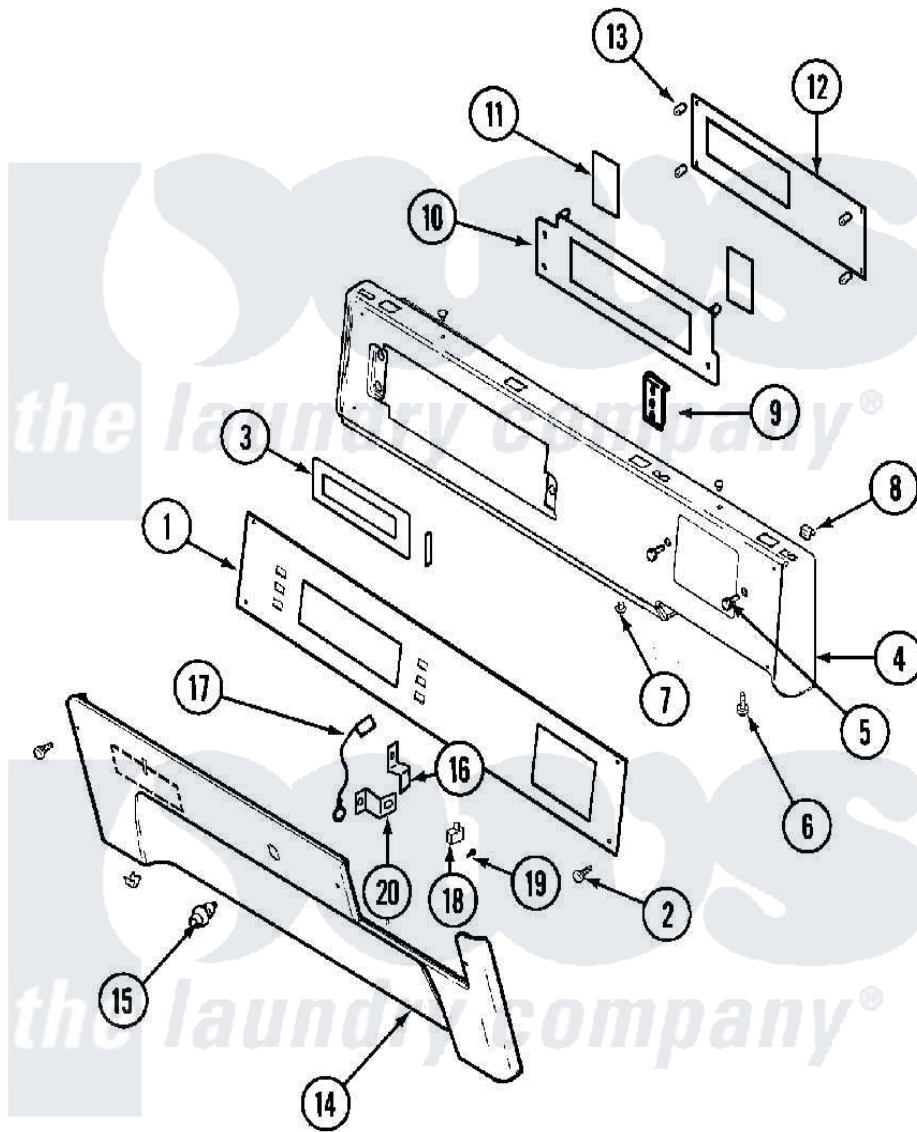

Maytag MUE15PDAUW 01 - CONTROL PANEL

Maytag [Commercial Maytag MUE15PDAUW Dryer Parts](#) Parts Diagram 01 - CONTROL PANEL
 Click on the part number to view part

Item	Original Part Number	Replaced By	Status	Part Description
001	33001974		Not Available	OVERLAY, CONTROL PANEL
002	215506			Screw, Control Panel Overlay
003	33001209			Cover, Display
004	33001975	22002457		Panel- Con
"	33002003			Fastener Clip, Control Panel
005	22002062	98006631		Screw
"	910186	99002757		Screw
006	215506			Screw, Control Panel Overlay
007	33001132	33002342		Plug, Sifht Hole
008	33001977			Fastener, Control Panel
009	33001156			Button, Control
010	33001201			Plate, Control Mounting
011	33001200	33002449		Switch, Membrane
012	33001747	33002605		Circuit Board Assembly
013	33001204			Stand-Off, Ccontrol Board
"	912077			Locknut, Reader Harness

014	215506		Screw, Control Panel Overlay
"	33001978		Panel, Access
"	33001980		Fastener, Access Panel
"	33002004		Clip, Fastener
015	Y206081	W10116737	Lock
016	213750	W10133266	Cam-Lock
017	33001981		Wire, Ground
018	33002117	208042	Switch, Sensor
019	912012	3400409	Screw
020	33001982		Bracket, Switch Mounting
021	33001994		Wire Harness, Main
022	33002060		Bracket, Security
023	22001995		Screw Note: Screw, Tumbler Front And Shroud
"	NLA	Not Available	NUT, SECURITY