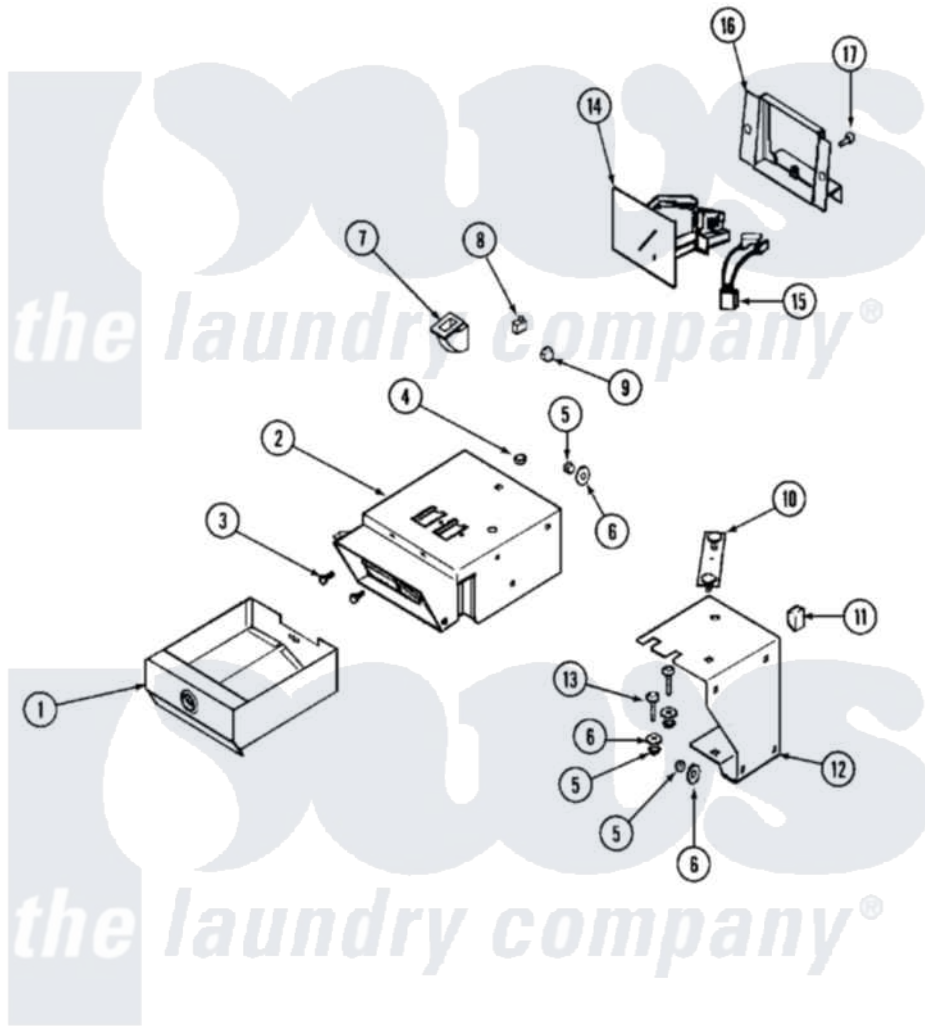

Maytag MUE15PDAUW 02 - CONTROL CENTER

Maytag [Commercial Maytag MUE15PDAUW Dryer Parts](#) Parts Diagram 02 - CONTROL CENTER
 Click on the part number to view part

Item	Original Part Number	Replaced By	Status	Part Description
001	Y33001983			Box, Coin
002	Y33001986			Vault, Coin
003	212707	3196385		Screw
004	Y052740	62739		Nut, Lock
005	Y052734			Nut, Carrage Bolts And Bracket
006	312535			Washer, Vault Mounting Brk.
"	NLA		Not Available	WASHER, VAULT MOUNTING BRK.
007	314635			Chute, Coin
008	33001250			Switch, Vault And Service Door
009	NLA		Not Available	NUT, CAGE
010	22001810		Not Available	STRAP, MOUNTING
011	33001989			Retainer, Vault Switch
012	33001990			Bracket, Mounting Vault
013	33001991			Bolt, Carriage

014	216200		Face Plate Return Button
"	22001873	22004112	Coin Drop Greenwald Us.25
"	22002144		Single Faceplate
015	314665		Screw, Switch Assembly
"	33001985		Switch, Optic
016	33001992		Bracket, Coin Drop Mount.
017	Y313561		Screw---NA
"	910181		Lockwasher, Terminal Block