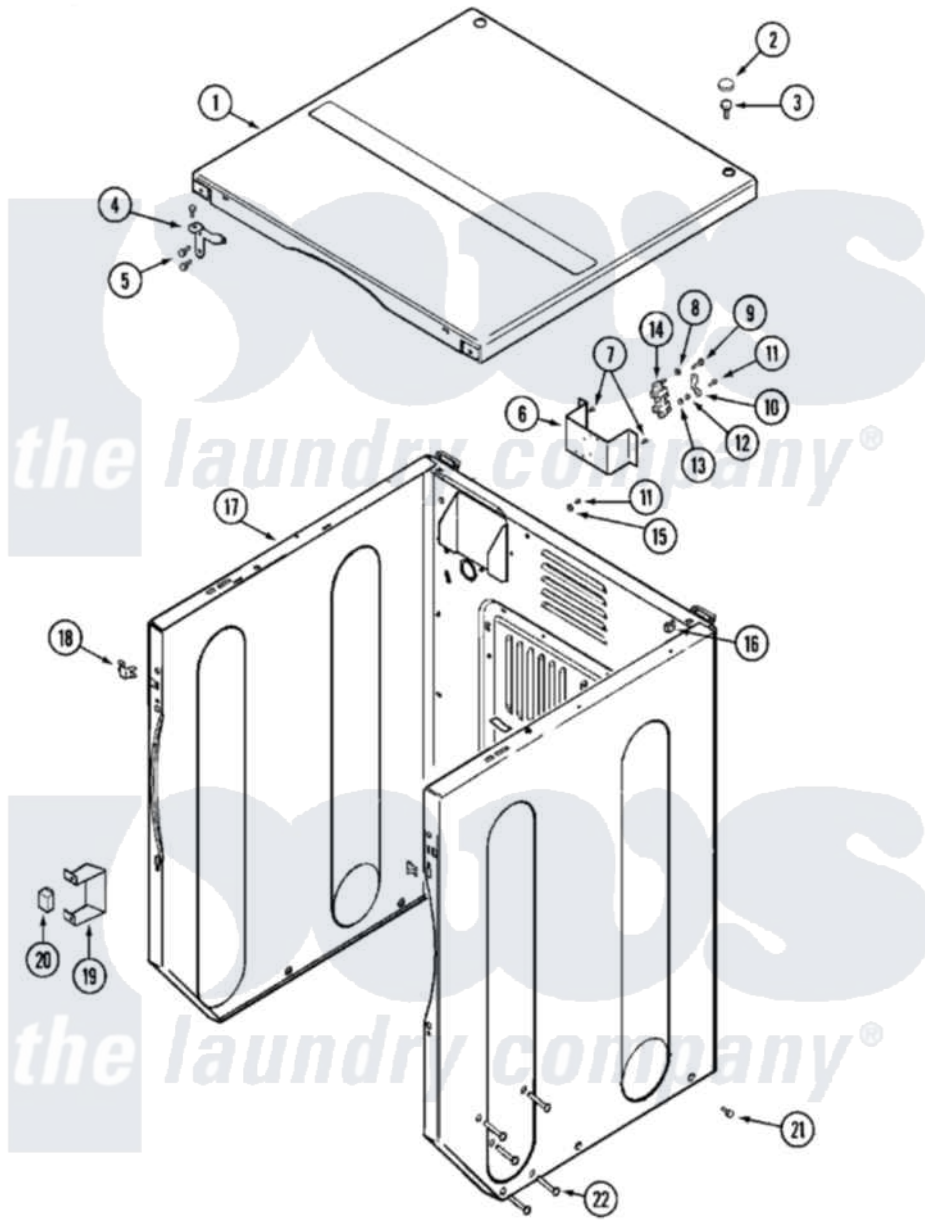

Maytag MUE15PDAUW 03 - CABINET-FRONT (UPPER)

Maytag Commercial Maytag MUE15PDAUW Dryer Parts Parts Diagram 03 - CABINET-FRONT (UPPER)
 Click on the part number to view part

Item	Original Part Number	Replaced By	Status	Part Description
001	33001995	33002124		Cover, Top
002	33001997			Plug, Hole
003	22001883	214354		Screw, Top Cover To Cabnt.
004	33001998			Bracket, Top Cover
"	33001999			Bracket, Top Cover
005	22001995			Screw Note: Screw, Tumbler Front And Shroud
006	NLA		Not Available	BRACKET, TERMINAL BLOCK---NA
007	22001995			Screw Note: Screw, Tumbler Front And Shroud
008	Y311270			Washer, Terminal Block
009	Y312209	W10001200		Screw
010	Y312184			Strap, Grounding
011	NLA		Not Available	SCREW, GROUND STRAP
012	311484	112432		Nut
013	311093			Washer, Terminal Connection

014	33001244		Block, Terminal
015	NLA	Not Available	WASHER, GROUND LUG
016	22001502		Fastener, U-NUT
017	NLA	Not Available	CABINET (WHT)
018	33001980		Fastener, Access Panel
019	Y313561		Screw---NA
"	33002002		Bracket, Switch
"	Y310632	1163839	Screw
020	206824	W10133335	Relay, Motor
"	Y251119	3177991	Screw
021	213007		Xfor Cabinet See Cabinet, Back
022	33001991		Bolt, Carriage