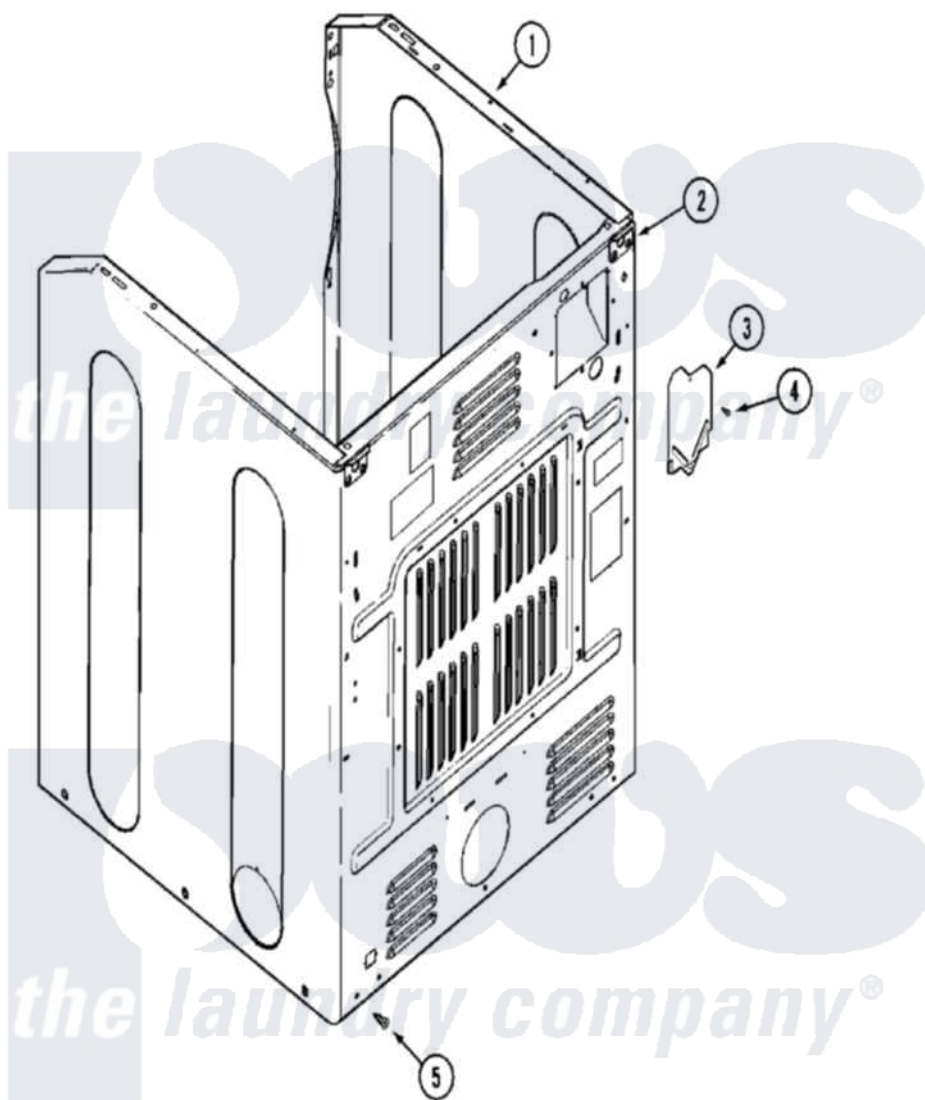

Maytag MUE15PDAUW 05 - CABINET-REAR

Maytag [Commercial Maytag MUE15PDAUW Dryer Parts](#) Parts Diagram 05 - CABINET-REAR
Click on the part number to view part

Item	Original Part Number	Replaced By	Status	Part Description
001	NLA		Not Available	CABINET (WHT)
002	NLA		Not Available	BRACKET, CABINET HINGE
003	33001795			Cover, Terminal Block
004	22001995			Screw Note: Screw, Tumbler Front And Shroud
005	22001995			Screw Note: Screw, Tumbler Front And Shroud