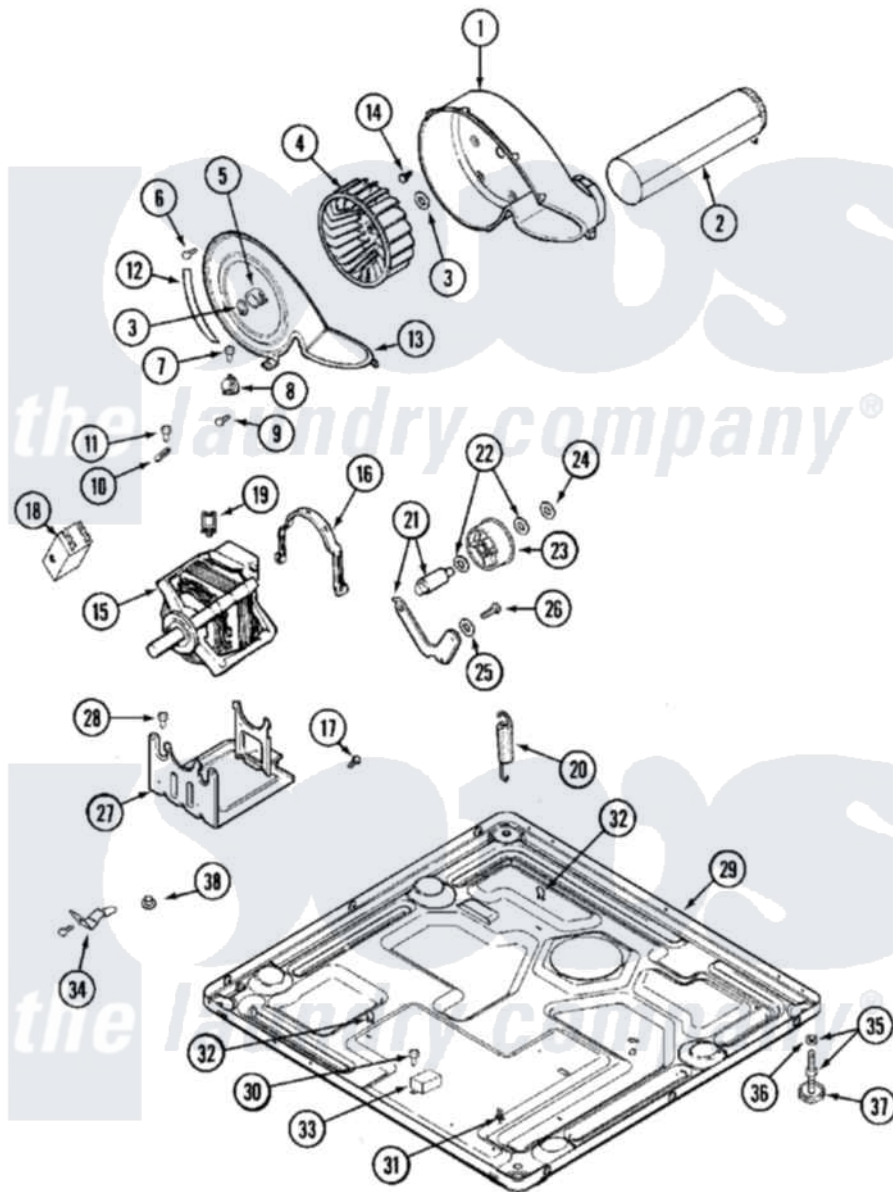

Maytag MUE15PDAUW 08 - MOTOR DRIVE

Maytag Commercial Maytag MUE15PDAUW Dryer Parts Parts Diagram 08 - MOTOR DRIVE
 Click on the part number to view part

Item	Original Part Number	Replaced By	Status	Part Description
001	33001789			Housing, Blower
002	22001995			Screw Note: Screw, Tumbler Front And Shroud
"	33001800			Duct Assembly, Exhaust
003	410233	9703438		Ring-Retrn
004	33001790			Wheel, Blower
005	312967			Clamp, Blower Housing
006	33001855	33002917		Screw, No.10-16
007	Y313561			Screw---NA
008	307208			Thermistor, Temp. Control
"	33303391			Thermostat, Cycling
009	22001996	3370225		Screw
010	33001762			Fuse, Thermal
011	NLA		Not Available	SCREW, THERMAL CUT-OFF
012	NLA		Not Available	SEAL, BLOWER COVER
013	33001796	33002711		Cover, Blower Housing
014	314818	1163839		Screw