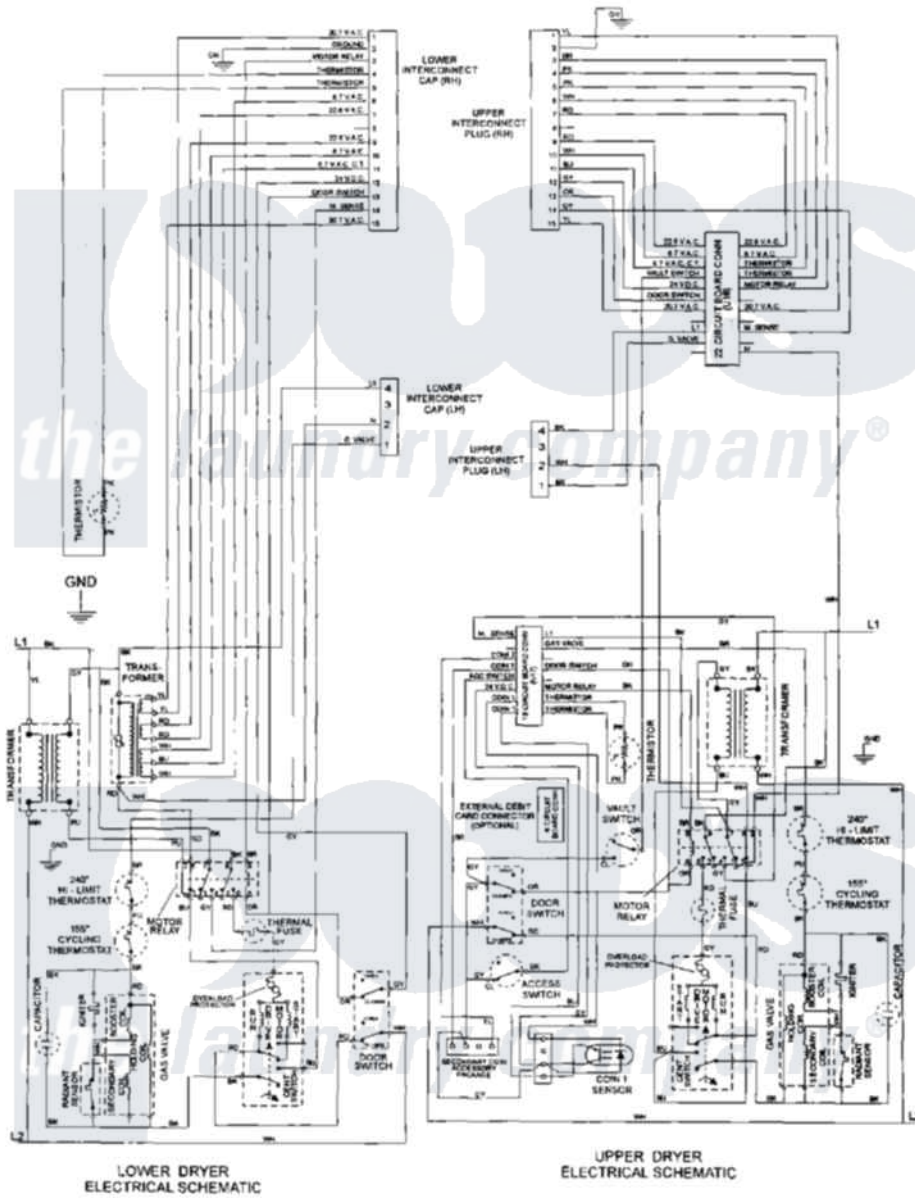

# Maytag MUE15PDAUW 09 - WIRING INFORMATION

Maytag [Commercial Maytag MUE15PDAUW Dryer Parts](#) Parts Diagram 09 - WIRING INFORMATION  
 Click on the part number to view part

Item	Original Part Number	Replaced By	Status	Part Description
001	NLA		Not Available	WIRING INFORMATION