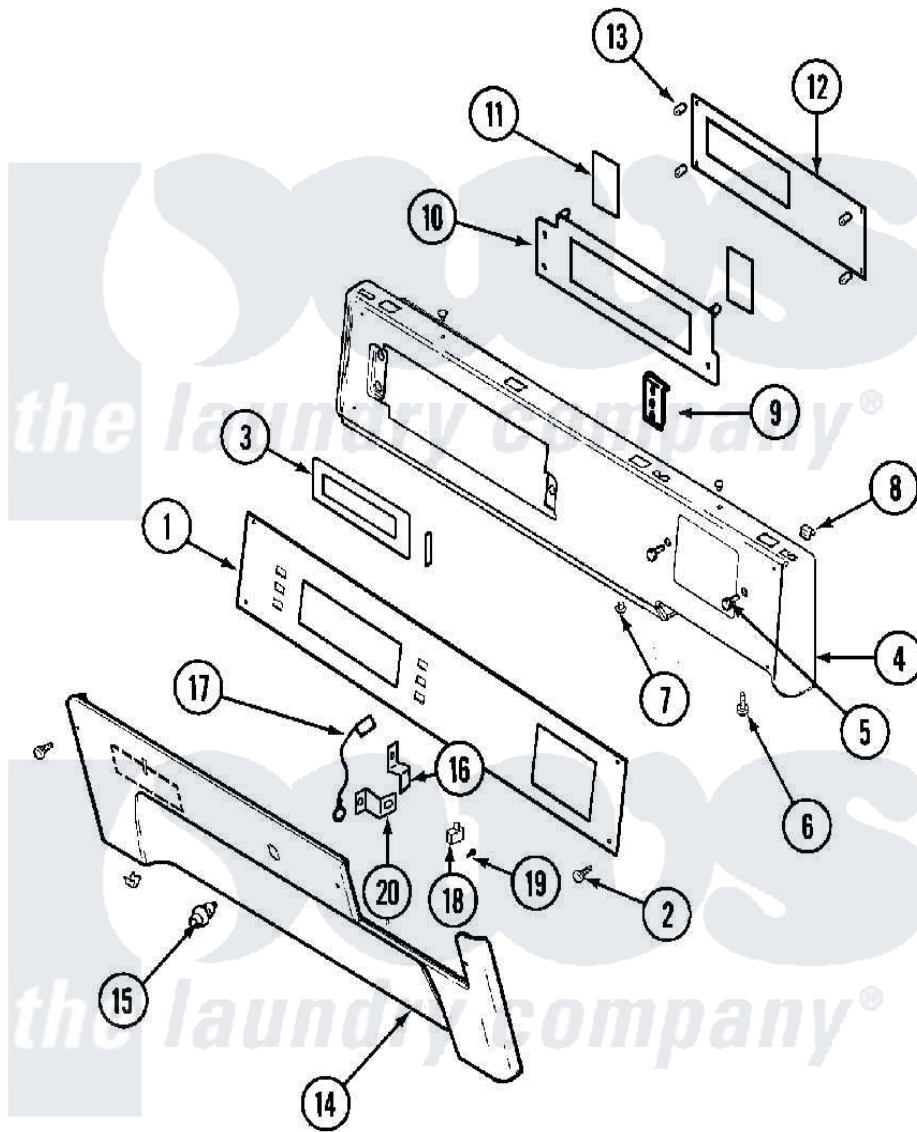

# Maytag MUE15PDAYA 01 - CONTROL PANEL

Maytag [Commercial Maytag MUE15PDAYA Dryer Parts](#) Parts Diagram 01 - CONTROL PANEL  
 Click on the part number to view part

Item	Original Part Number	Replaced By	Status	Part Description
001	33001974		Not Available	OVERLAY, CONTROL PANEL
002	<a href="#">215506</a>			Screw, Control Panel Overlay
003	<a href="#">33001209</a>			Cover, Display
004	33001975	<a href="#">22002457</a>		Panel- Con
"	33001976	<a href="#">33002377</a>		Panel, Control
"	<a href="#">33002003</a>			Fastener Clip, Control Panel
005	22002062	<a href="#">98006631</a>		Screw
"	910186	<a href="#">99002757</a>		Screw
006	<a href="#">215506</a>			Screw, Control Panel Overlay
007	33001132	<a href="#">33002342</a>		Plug, Sifht Hole
"	33001168		Not Available	PLUG, SIGHT HOLE (ALM)
008	<a href="#">33001977</a>			Fastener, Control Panel
009	<a href="#">33001156</a>			Button, Control
010	<a href="#">33001201</a>			Plate, Control Mounting
011	33001200	<a href="#">33002449</a>		Switch, Membrane
012	33001747	<a href="#">33002605</a>		Circuit Board Assembly

013	<a href="#">33001204</a>		Stand-Off, Ccontrol Board
"	<a href="#">912077</a>		Locknut, Reader Harness
014	<a href="#">215506</a>		Screw, Control Panel Overlay
"	<a href="#">33001978</a>		Panel, Access
"	33001979	<a href="#">33001978</a>	Panel, Access
"	<a href="#">33001980</a>		Fastener, Access Panel
"	<a href="#">33002004</a>		Clip, Fastener
015	Y206081	<a href="#">W10116737</a>	Lock
016	213750	<a href="#">W10133266</a>	Cam-Lock
017	<a href="#">33001981</a>		Wire, Ground
018	33002117	<a href="#">208042</a>	Switch, Sensor
019	912012	<a href="#">3400409</a>	Screw
020	<a href="#">33001982</a>		Bracket, Switch Mounting
021	<a href="#">33001994</a>		Wire Harness, Main
022	<a href="#">33002060</a>		Bracket, Security
023	<a href="#">22001995</a>		Screw Note: Screw, Tumbler Front And Shroud
"	NLA	Not Available	NUT, SECURITY