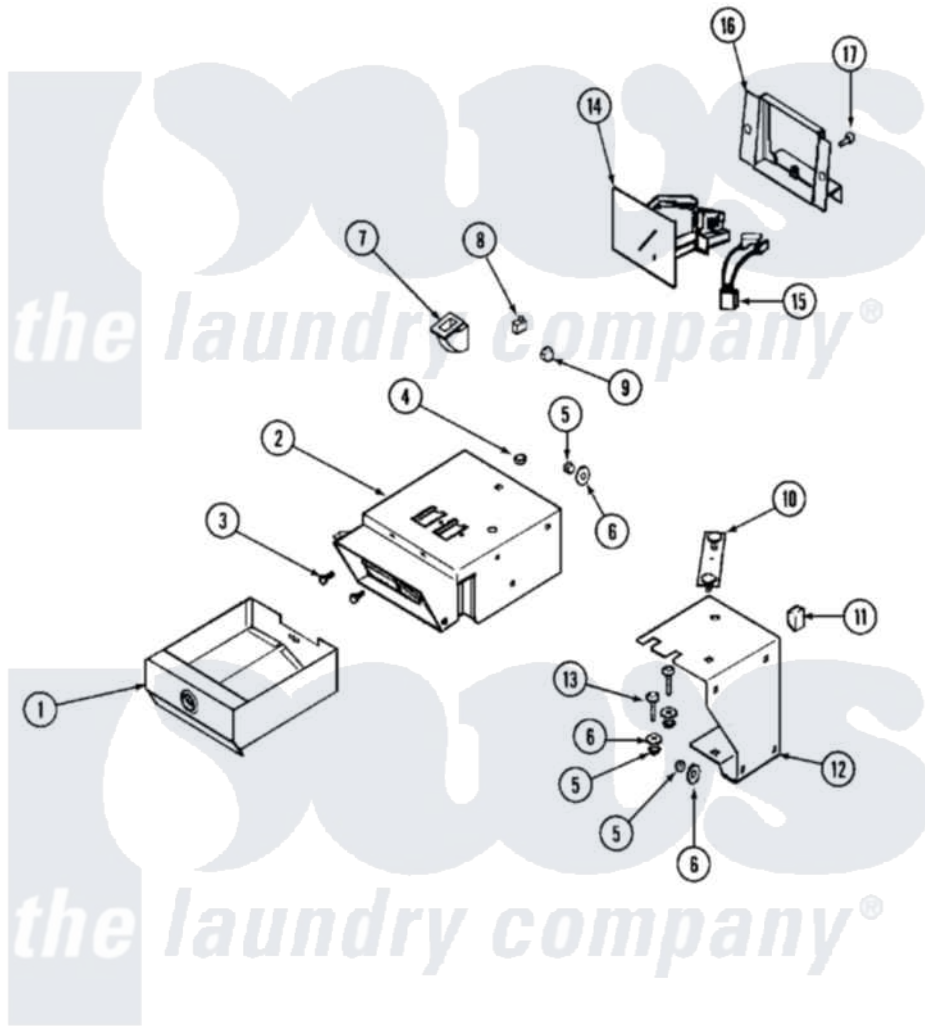

Maytag MUE15PDAYA 02 - CONTROL CENTER

Maytag [Commercial Maytag MUE15PDAYA Dryer Parts](#) Parts Diagram 02 - CONTROL CENTER
 Click on the part number to view part

Item	Original Part Number	Replaced By	Status	Part Description
001	33001984	Y33001983		Box, Coin
"	Y33001983			Box, Coin
002	33001987			(ALM)
"	Y33001986			Vault, Coin
003	212707	3196385		Screw
004	Y052740	62739		Nut, Lock
005	Y052734			Nut, Carrage Bolts And Bracket
006	312535			Washer, Vault Mounting Brk.
"	NLA		Not Available	WASHER, VAULT MOUNTING BRK.
007	314635			Chute, Coin
008	33001250			Switch, Vault And Service Door
009	NLA		Not Available	NUT, CAGE
010	22001810		Not Available	STRAP, MOUNTING
011	33001989			Retainer, Vault Switch

012	33001990		Bracket, Mounting Vault
013	33001991		Bolt, Carriage
014	216200		Face Plate Return Button
"	22001873	22004112	Coin Drop Greenwald Us.25
"	22002144		Single Faceplate
015	314665		Screw, Switch Assembly
"	33001985		Switch, Optic
016	33001992		Bracket, Coin Drop Mount.
"	33001993	33001992	Bracket, Coin Drop Mount.
017	Y313561		Screw---NA
"	910181		Lockwasher, Terminal Block