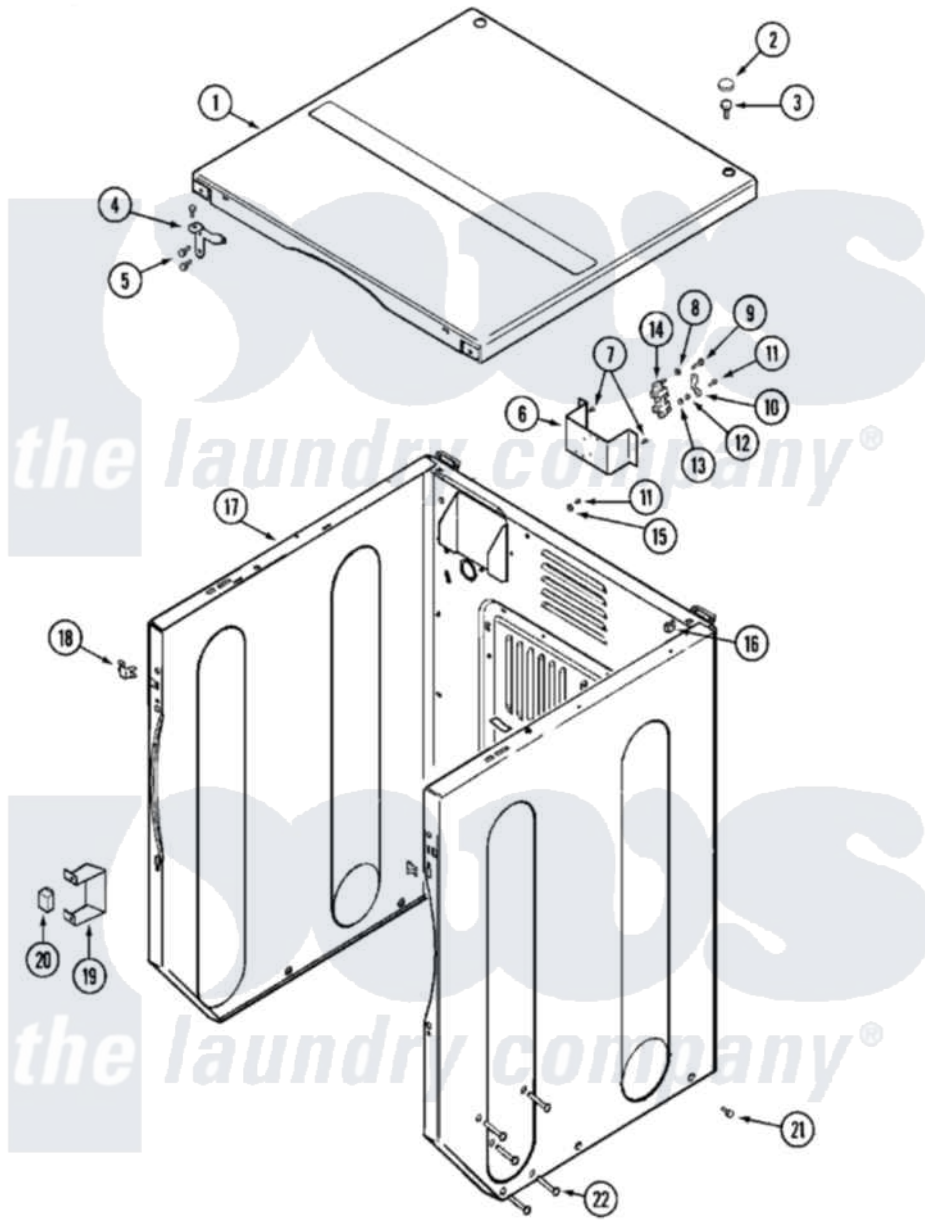

Maytag MUE15PDAYA 03 - CABINET-FRONT (UPPER)

Maytag Commercial Maytag MUE15PDAYA Dryer Parts Parts Diagram 03 - CABINET-FRONT (UPPER)
 Click on the part number to view part

Item	Original Part Number	Replaced By	Status	Part Description
001	33001995	33002124		Cover, Top
"	NLA		Not Available	(ALM)
002	33001997			Plug, Hole
003	22001883	214354		Screw, Top Cover To Cabnt.
004	33001998			Bracket, Top Cover
"	33001999			Bracket, Top Cover
005	22001995			Screw Note: Screw, Tumbler Front And Shroud
006	NLA		Not Available	BRACKET, TERMINAL BLOCK---NA
007	22001995			Screw Note: Screw, Tumbler Front And Shroud
008	Y311270			Washer, Terminal Block
009	Y312209	W10001200		Screw
010	Y312184			Strap, Grounding
011	NLA		Not Available	SCREW, GROUND STRAP
012	311484	112432		Nut

013	311093		Washer, Terminal Connection
014	33001244		Block, Terminal
015	NLA	Not Available	WASHER, GROUND LUG
016	22001502		Fastener, U-NUt
017	NLA	Not Available	CABINET (WHT)
018	33001980		Fastener, Access Panel
019	Y313561		Screw---NA
"	33002002		Bracket, Switch
"	Y310632	1163839	Screw
020	206824	W10133335	Relay, Motor
"	Y251119	3177991	Screw
021	213007		Xfor Cabinet See Cabinet, Back
022	33001991		Bolt, Carriage