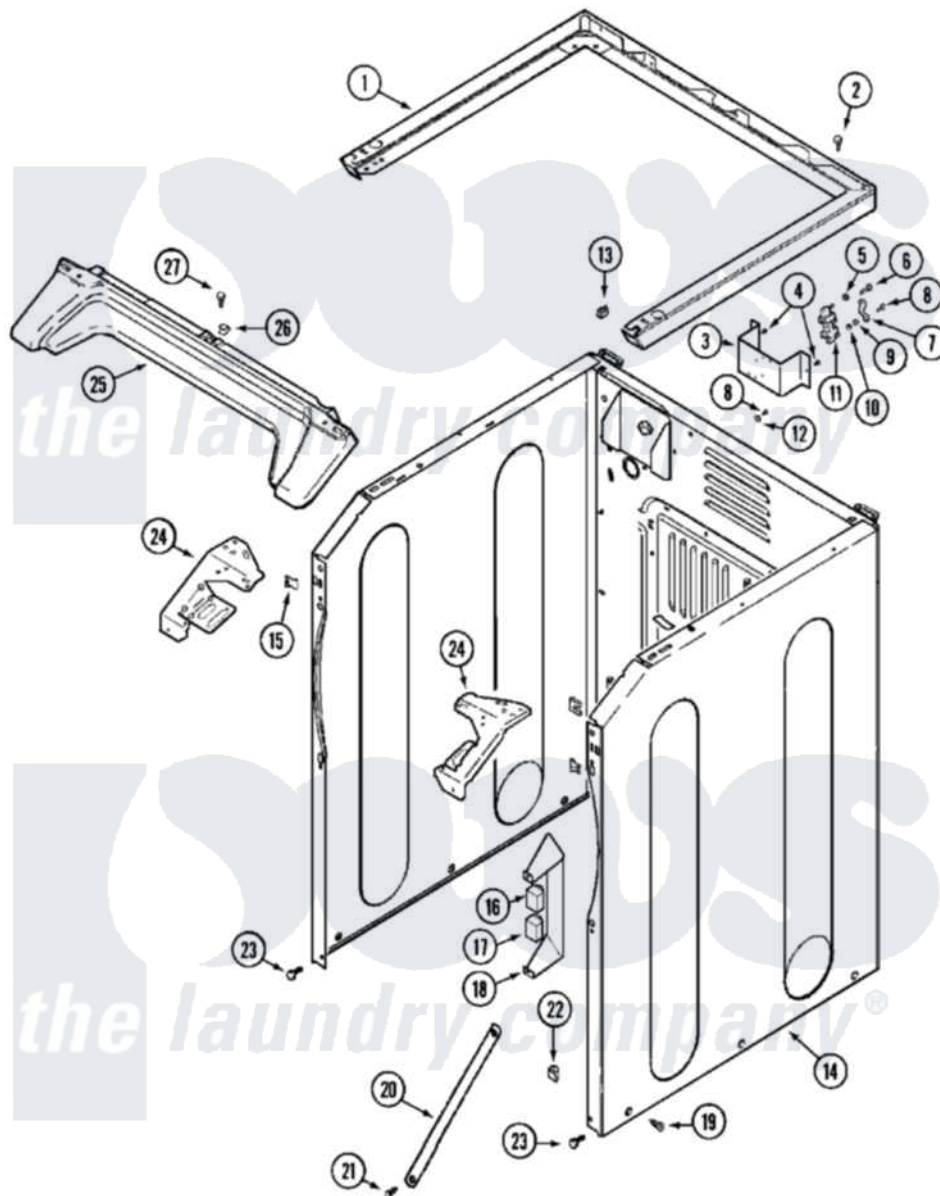

# Maytag MUE15PDAYA 04 - CABINET-FRONT (LOWER)

Maytag Commercial Maytag MUE15PDAYA Dryer Parts Parts Diagram 04 - CABINET-FRONT (LOWER)  
 Click on the part number to view part

Item	Original Part Number	Replaced By	Status	Part Description
001	33002005	<a href="#">33002963</a>		Support, Weld Assembly
"	NLA		Not Available	SUPPORT (ALM)
002	22001883	<a href="#">214354</a>		Screw, Top Cover To Cabnt.
003	NLA		Not Available	BRACKET, TERMINAL BLOCK---NA
004	<a href="#">22001995</a>			Screw Note: Screw, Tumbler Front And Shroud
005	<a href="#">Y311270</a>			Washer, Terminal Block
006	<a href="#">Y312209</a>	<a href="#">W10001200</a>		Screw
007	<a href="#">Y312184</a>			Strap, Grounding
008	NLA		Not Available	SCREW, GROUND STRAP
009	<a href="#">311484</a>	<a href="#">112432</a>		Nut
010	<a href="#">311093</a>			Washer, Terminal Connection
011	<a href="#">33001244</a>			Block, Terminal
012	NLA		Not Available	WASHER, GROUND LUG
013	<a href="#">22001502</a>			Fastener, U-NUT
014	<a href="#">33002626</a>			Cabinet, Assembly