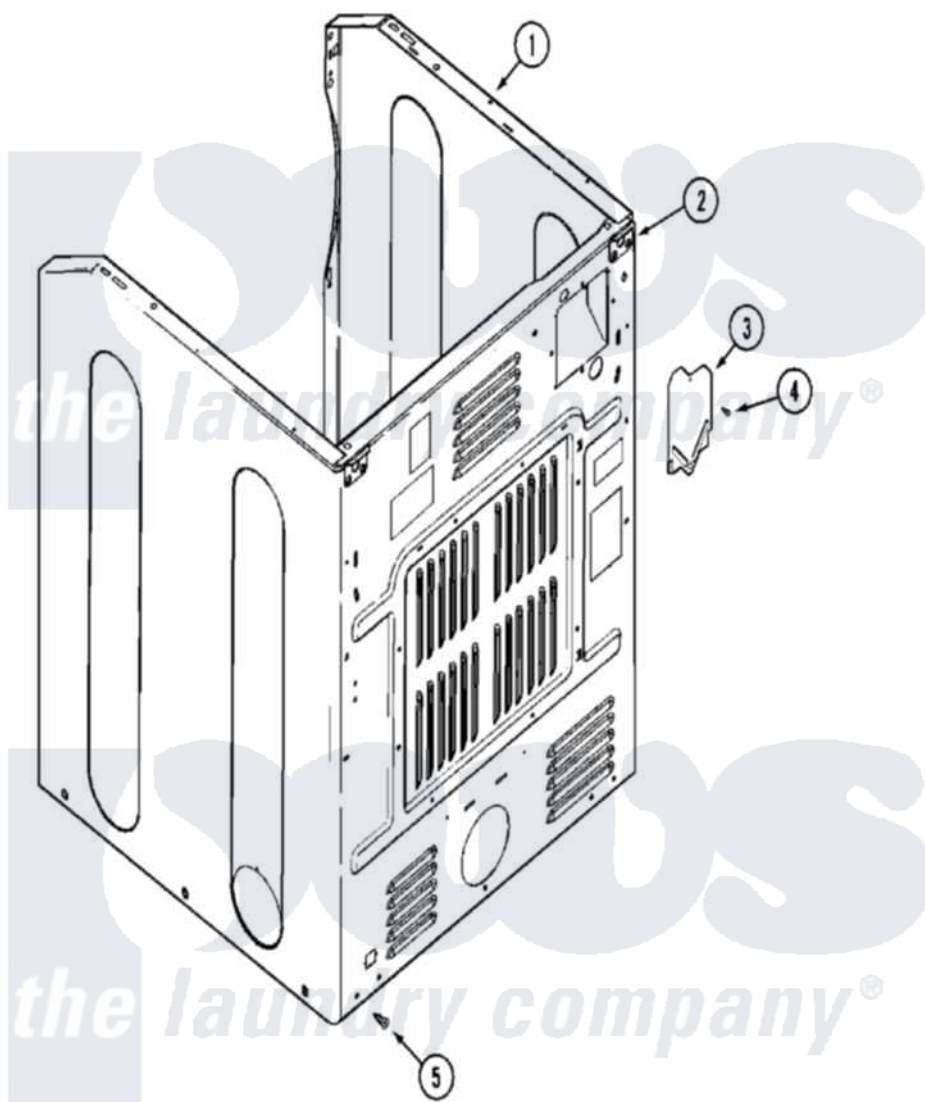

# Maytag MUE15PDAYA 06 - CABINET-REAR

Maytag Commercial Maytag MUE15PDAYA Dryer Parts Parts Diagram 06 - CABINET-REAR  
 Click on the part number to view part

Item	Original Part Number	Replaced By	Status	Part Description
001	<a href="#">33002626</a>			Cabinet, Assembly
"	NLA		Not Available	CABINET (WHT-LWR)
002	<a href="#">22001995</a>			Screw Note: Screw, Tumbler Front And Shroud
"	22003367	<a href="#">22004095</a>		Hinge, Plastic
"	NLA		Not Available	BRACKET, CABINET HINGE
003	<a href="#">33001795</a>			Cover, Terminal Block
004	<a href="#">22001995</a>			Screw Note: Screw, Tumbler Front And Shroud
005	<a href="#">22001995</a>			Screw Note: Screw, Tumbler Front And Shroud