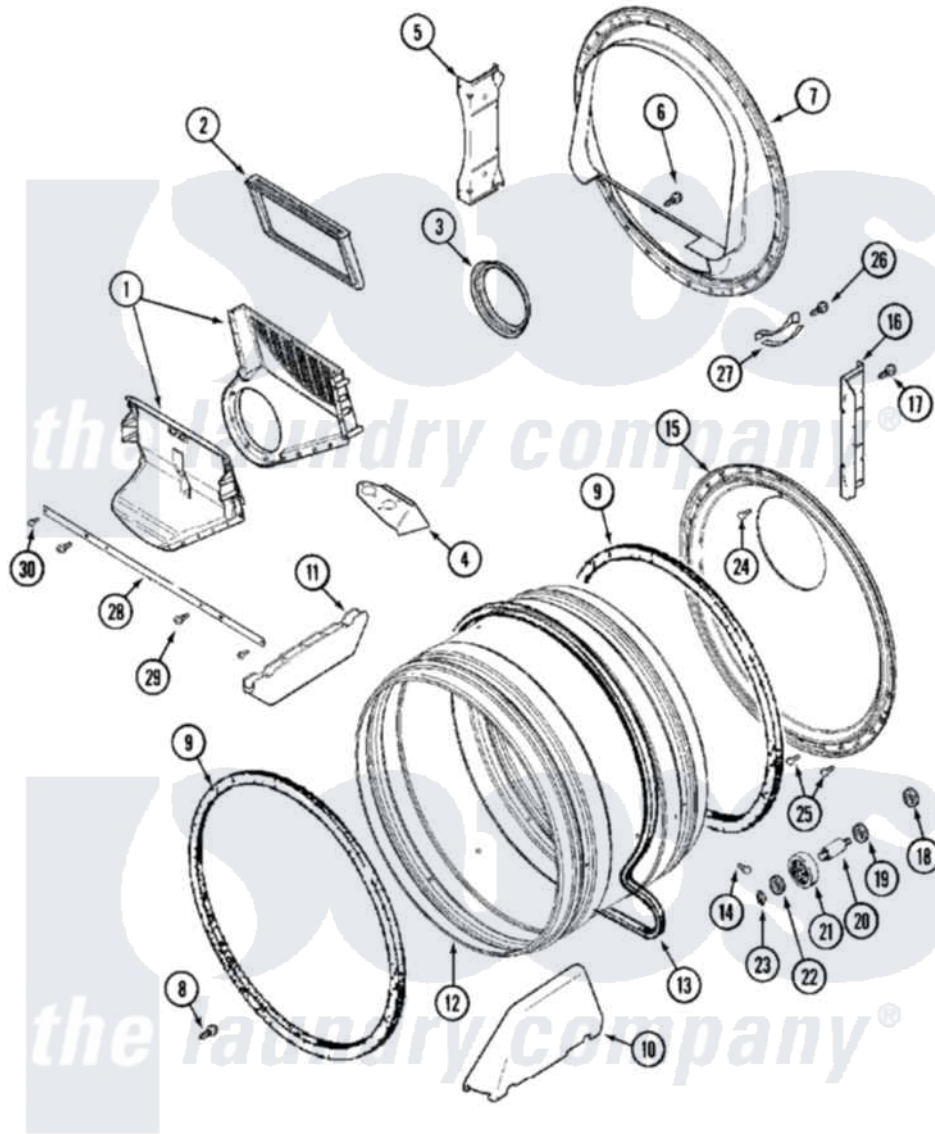

# Maytag MUE15PDAYA 07 - TUMBLER

Maytag [Commercial Maytag MUE15PDAYA Dryer Parts](#) Parts Diagram 07 - TUMBLER  
 Click on the part number to view part

Item	Original Part Number	Replaced By	Status	Part Description
001	<a href="#">33001799</a>			Outlet Duct Assembly Note: Outlet Duct Assembly
002	33001804	<a href="#">33002790</a>		Lint Filter
003	33001758	<a href="#">33002560</a>		Seal, Blower
004	<a href="#">33001837</a>			Cover, Thermostat
005	NLA		Not Available	SUPPORT, TUMBLER FRONT
006	NLA		Not Available	SCREW, OUTLET DUCT
007	<a href="#">33001802</a>			Front, Tumbler
008	33001855	<a href="#">33002917</a>		Screw, No.10-16
009	<a href="#">33001807</a>			Seal, Tumbler
010	<a href="#">33002032</a>			Baffle
011	<a href="#">33001755</a>			Baffle
012	33001794	<a href="#">33001889</a>		Tumbler
013	33001777	<a href="#">33002535</a>		V-Belt
014	33001788	<a href="#">33002973</a>		Screw, No.9-15 X 1.00 Hx WS
015	<a href="#">33001801</a>			Back, Tumbler

016	NLA	Not Available	SUPPORT, BACK
017	<a href="#">22001995</a>		Screw Note: Screw, Tumbler Front And Shroud
018	<a href="#">33001443</a>		Nut, Hex
019	Y313347	<a href="#">312535</a>	Washer, Vault Mounting Brk.
020	Y312948	<a href="#">6-3129480</a>	Shaft- Tumbler
021	Y303373	<a href="#">12001541</a>	Drum Roller/Washer Assembly--W
022	<a href="#">312535</a>		Washer, Vault Mounting Brk.
023	410233	<a href="#">9703438</a>	Ring-Retrn
024	<a href="#">210932</a>		Screw, No.8 X 9/16 Ctsk Note: Screw, Inlet Duct
025	22001996	<a href="#">3370225</a>	Screw
026	<a href="#">210720</a>		Rivet, Bearing To Tumbler Fmt
027	<a href="#">306508</a>		Tumbler Bearing Kit ---W
028	<a href="#">33002039</a>		Brace, Tumbler Front
029	<a href="#">33001768</a>		Screw, Shroud Note: Screw, Shroud And Outlet Duct
030	<a href="#">22001995</a>		Screw Note: Screw, Tumbler Front And Shroud