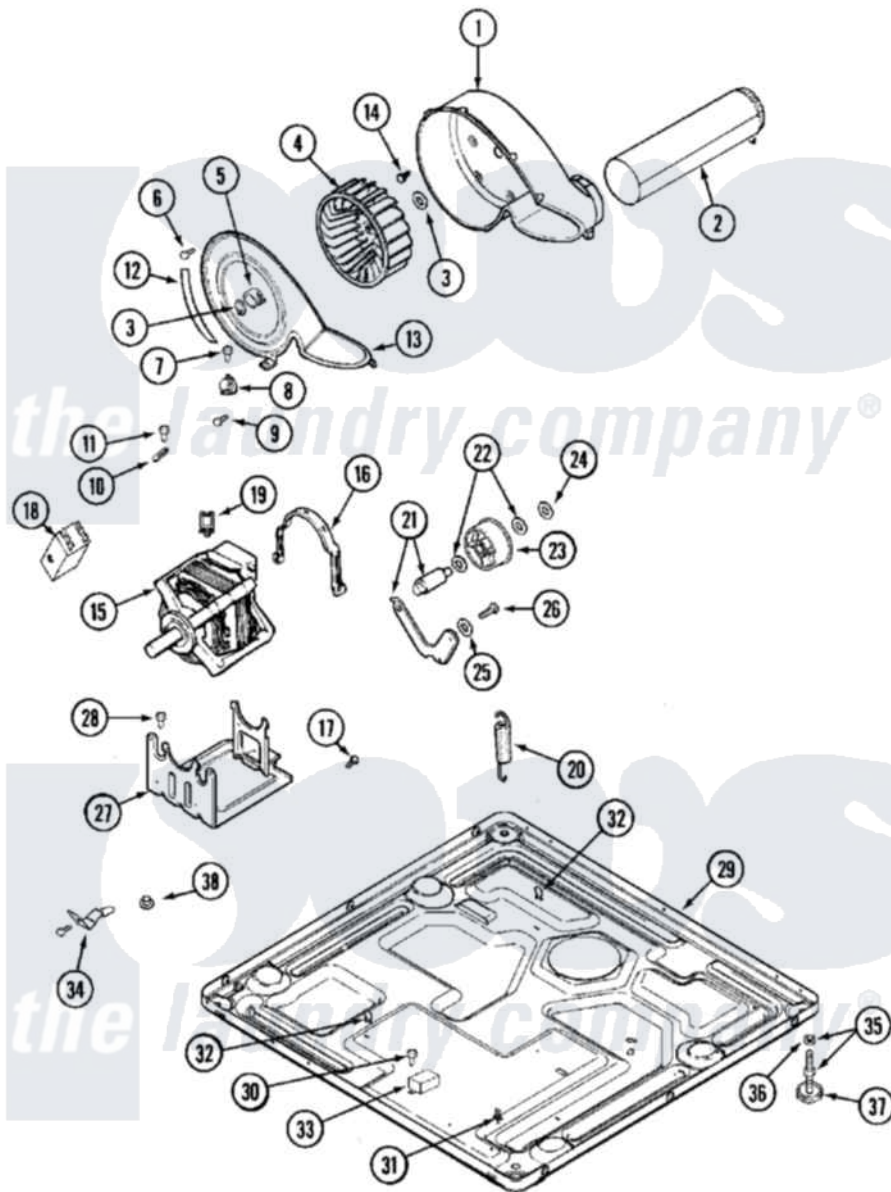

Maytag MUE15PDAYA 09 - MOTOR DRIVE

Maytag [Commercial Maytag MUE15PDAYA Dryer Parts](#) Parts Diagram 09 - MOTOR DRIVE
 Click on the part number to view part

Item	Original Part Number	Replaced By	Status	Part Description
001	33001789			Housing, Blower
002	22001995			Screw Note: Screw, Tumbler Front And Shroud
"	33001800			Duct Assembly, Exhaust
003	410233	9703438		Ring-Retrn
004	33001790			Wheel, Blower
005	312967			Clamp, Blower Housing
006	33001855	33002917		Screw, No.10-16
007	Y313561			Screw---NA
008	307208			Thermistor, Temp. Control
"	33303391			Thermostat, Cycling
009	22001996	3370225		Screw
010	33001762			Fuse, Thermal
011	NLA		Not Available	SCREW, THERMAL CUT-OFF
012	NLA		Not Available	SEAL, BLOWER COVER
013	33001796	33002711		Cover, Blower Housing
014	314818	1163839		Screw